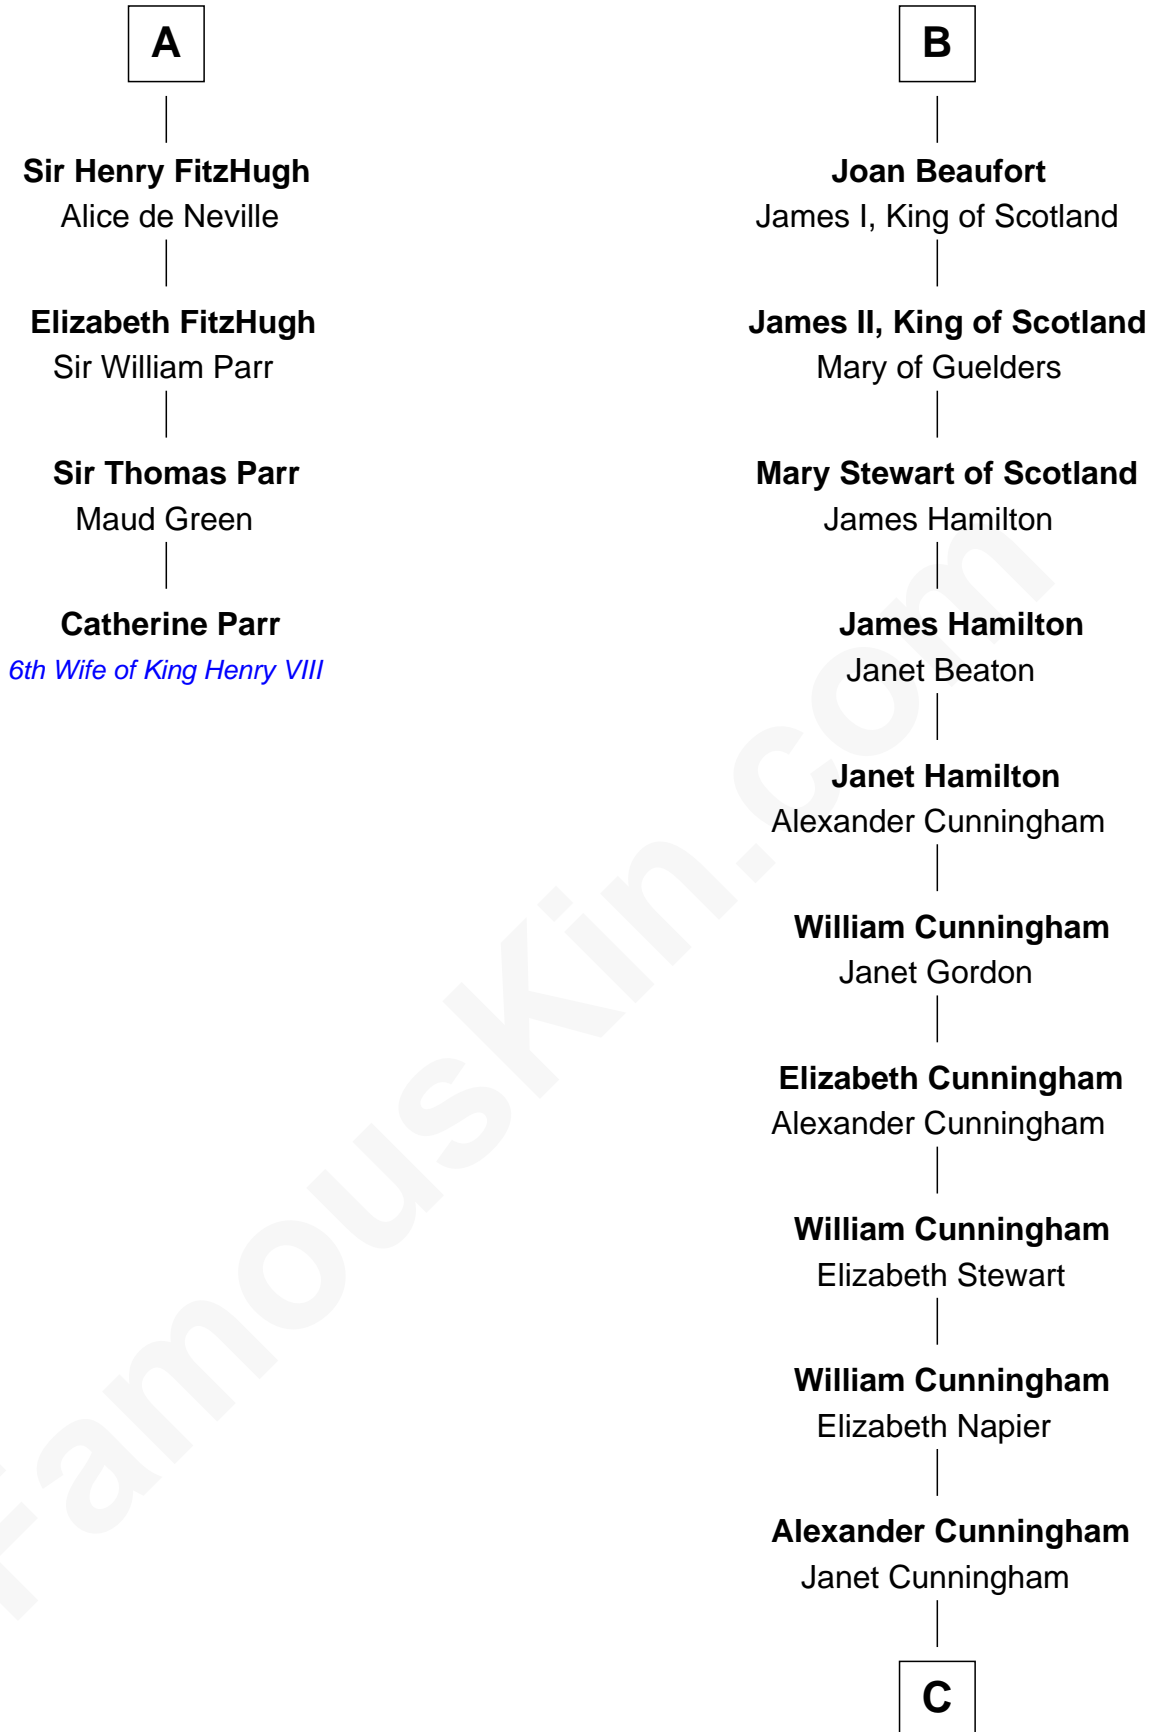

# FamousKin.com Relationship Chart of

**Catherine Parr**

*6th Wife of King Henry VIII*

10th cousin 10 times removed of

**Alexander Hamilton**

*1st U.S. Secretary of the Treasury*

**Sir William Longespee**

Ela of Salisbury

**C**

Rebecca Cunningham

John Hamilton

Alexander Hamilton

Elizabeth Pollock

James A. Hamilton

Rachel Fawcett

Alexander Hamilton

*1st U.S. Secretary of the Treasury*

FamousKin.com