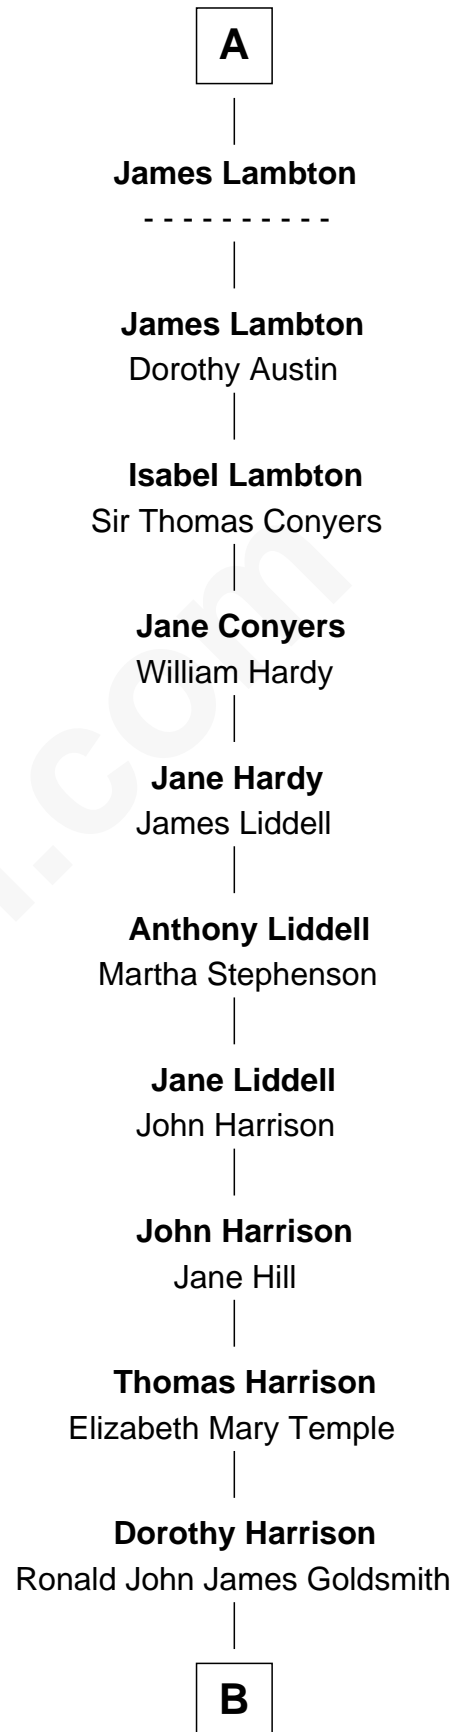

FamousKin.com Relationship Chart of

Catherine Parr

6th Wife of King Henry VIII

3rd cousin 15 times removed of

Catherine Middleton

Princess of Wales

Sir William FitzHugh

Margery Willoughby

Sir Henry FitzHugh

Alice de Neville

Elizabeth FitzHugh

Sir William Parr

Sir Thomas Parr

Maud Green

Catherine Parr

6th Wife of King Henry VIII

Maud FitzHugh

Sir William Bowes

Sir Ralph Bowes

Margery Conyers

Sir Ralph Bowes

Elizabeth Clifford

Margery Bowes

Sir Ralph Eure

Frances Eure

Robert Lambton

William Lambton

Anne - - - - -

Ralph Lambton

Susan Groves

A

B