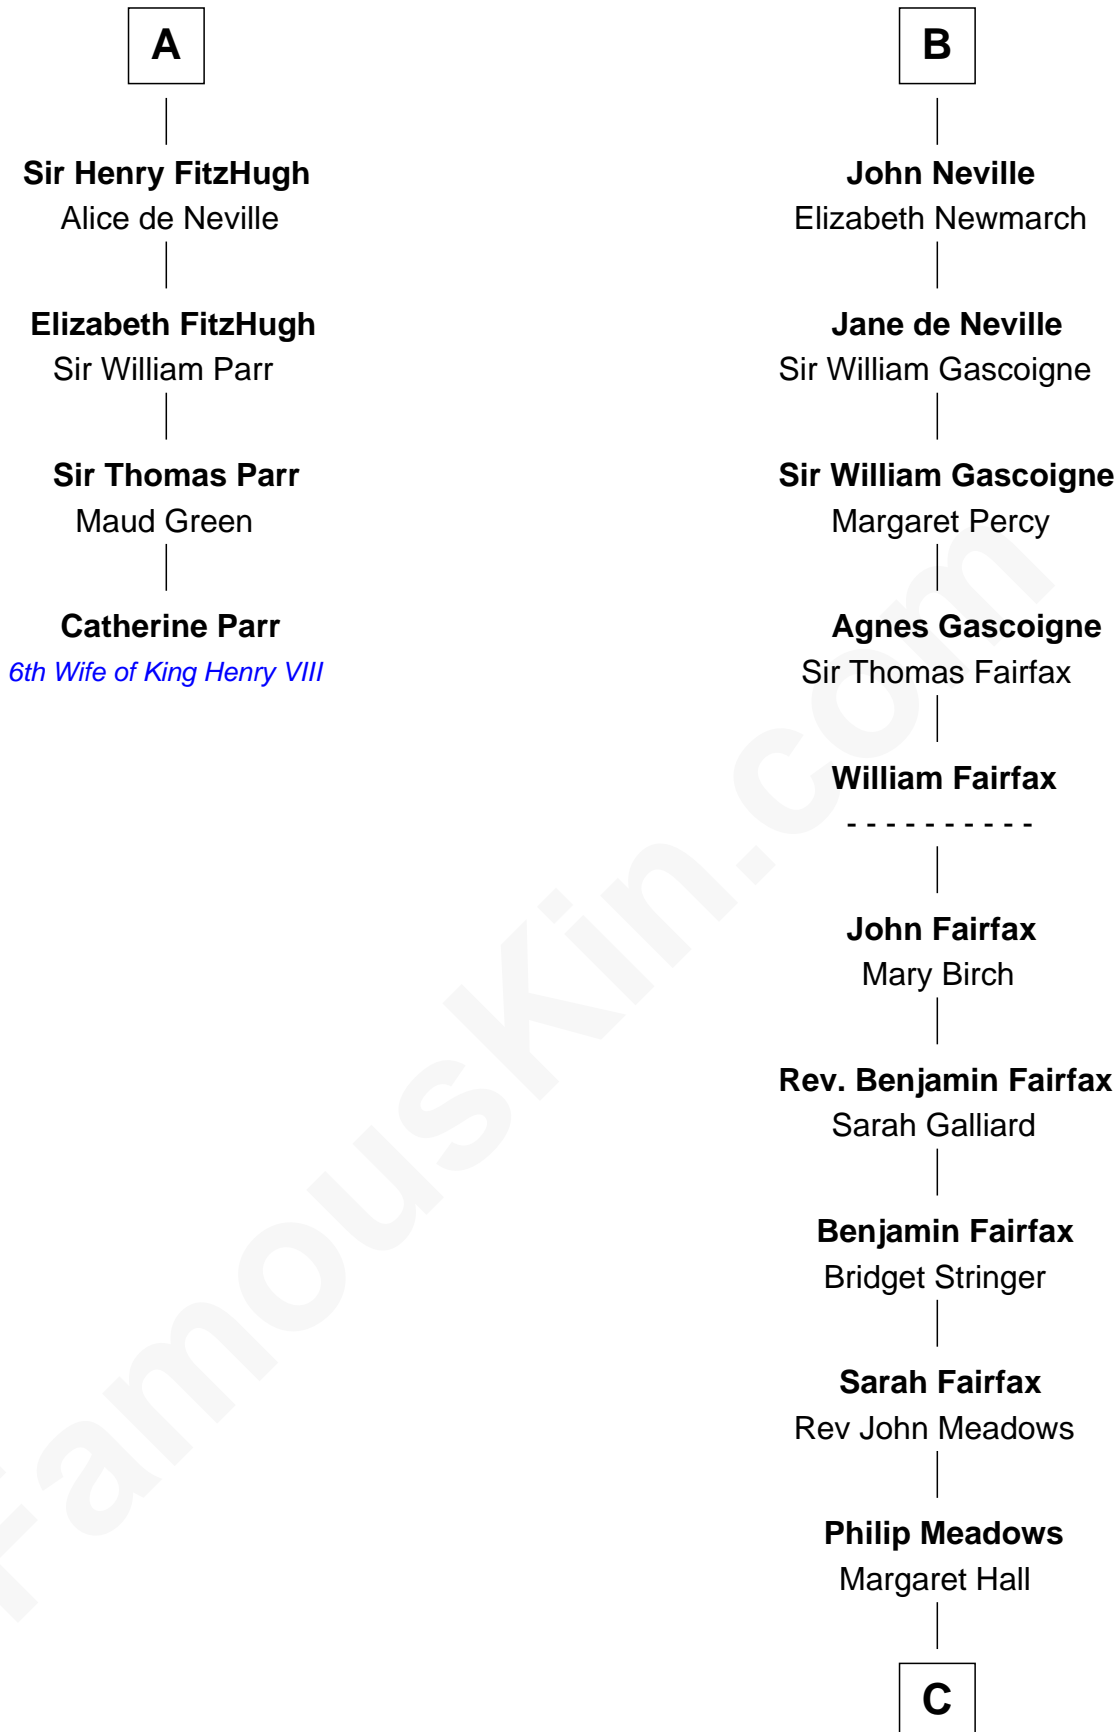

FamousKin.com Relationship Chart of

Catherine Parr

6th Wife of King Henry VIII

10th cousin 9 times removed of

Harriet Martineau

Author of The Hour and the Man

Sir Roger de Somery

Nichole d'Aubenev

Joan de Somery

John IV le Strange

John V le Strange

Maud de Walton

John VI le Strange

Iseult - - - - -

Roger le Strange

Maud - - - - -

Sir Roger le Strange

Aline Fitzalan

Lucy le Strange

Sir William Willoughby

Margery Willoughby

Sir William FitzHugh

A

Margaret de Somery

Philippa de Beauchamp

Margaret de Stafford

Sir Ralph Neville

Ralph de Neville

Mary Ferrers

B

C

—
Sarah Meadows
Dr. David Martineau