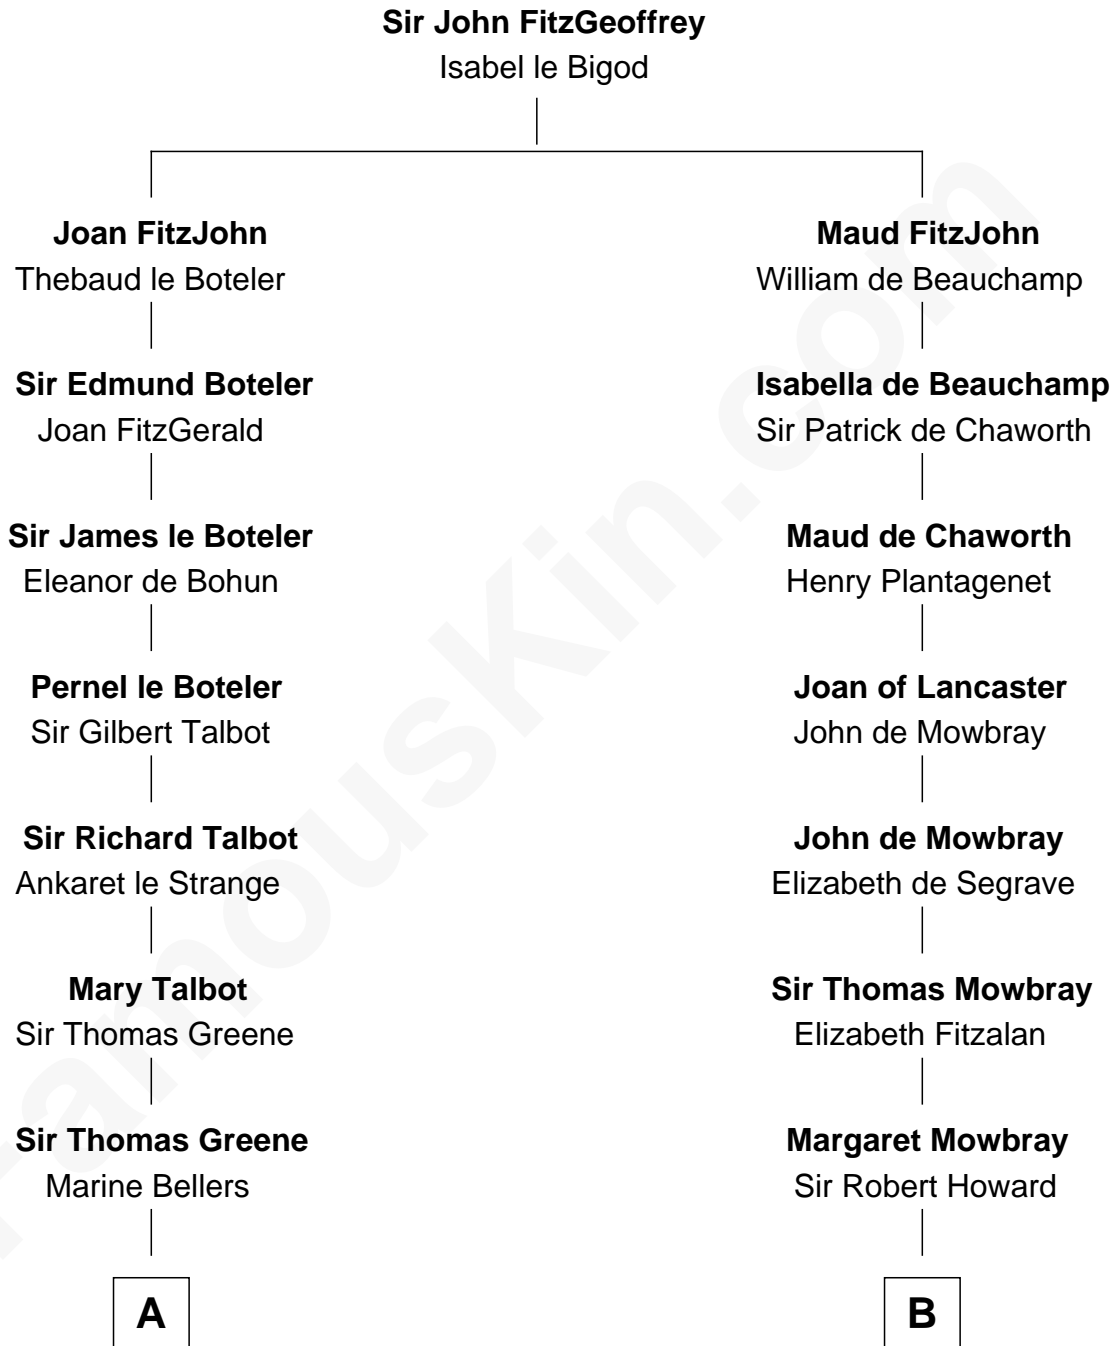

FamousKin.com Relationship Chart of

Catherine Parr

6th Wife of King Henry VIII

9th cousin 10 times removed of

John Marshall

4th Chief Justice of the U.S. Supreme Court

C

—
Mary Isham Randolph

Rev. James Keith

—
Mary Randolph Keith

Col. Thomas Marshall

—
John Marshall

U.S. Supreme Court Chief Justice

FamousKin.com