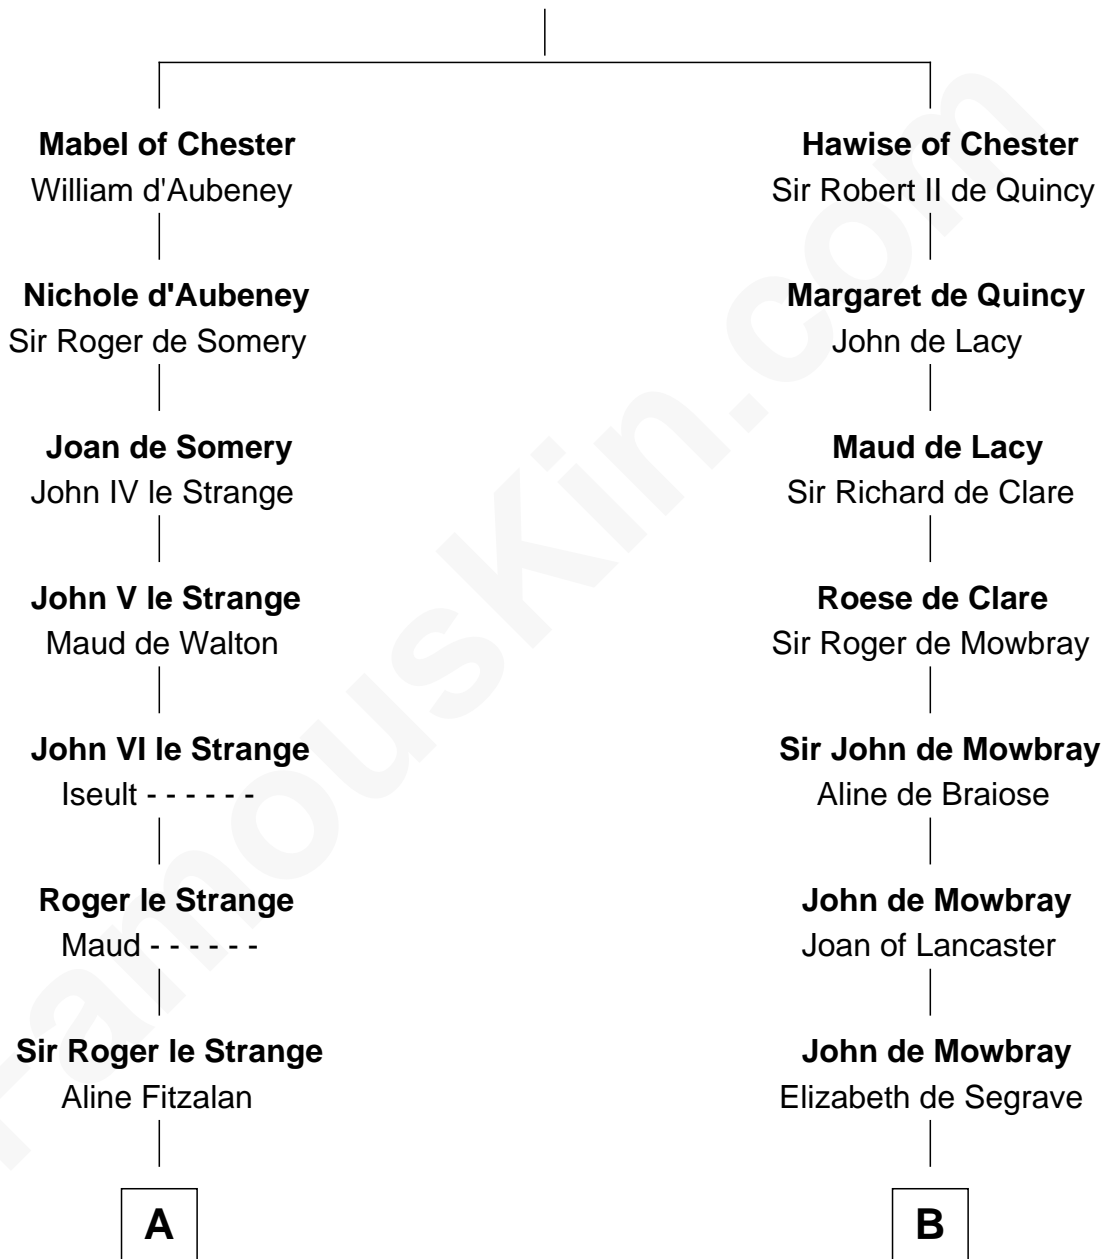

FamousKin.com Relationship Chart of

Catherine Parr

6th Wife of King Henry VIII

12th cousin 9 times removed of

John Marshall

4th Chief Justice of the U.S. Supreme Court

Bertrade de Montfort

Hugh de Kevelioc