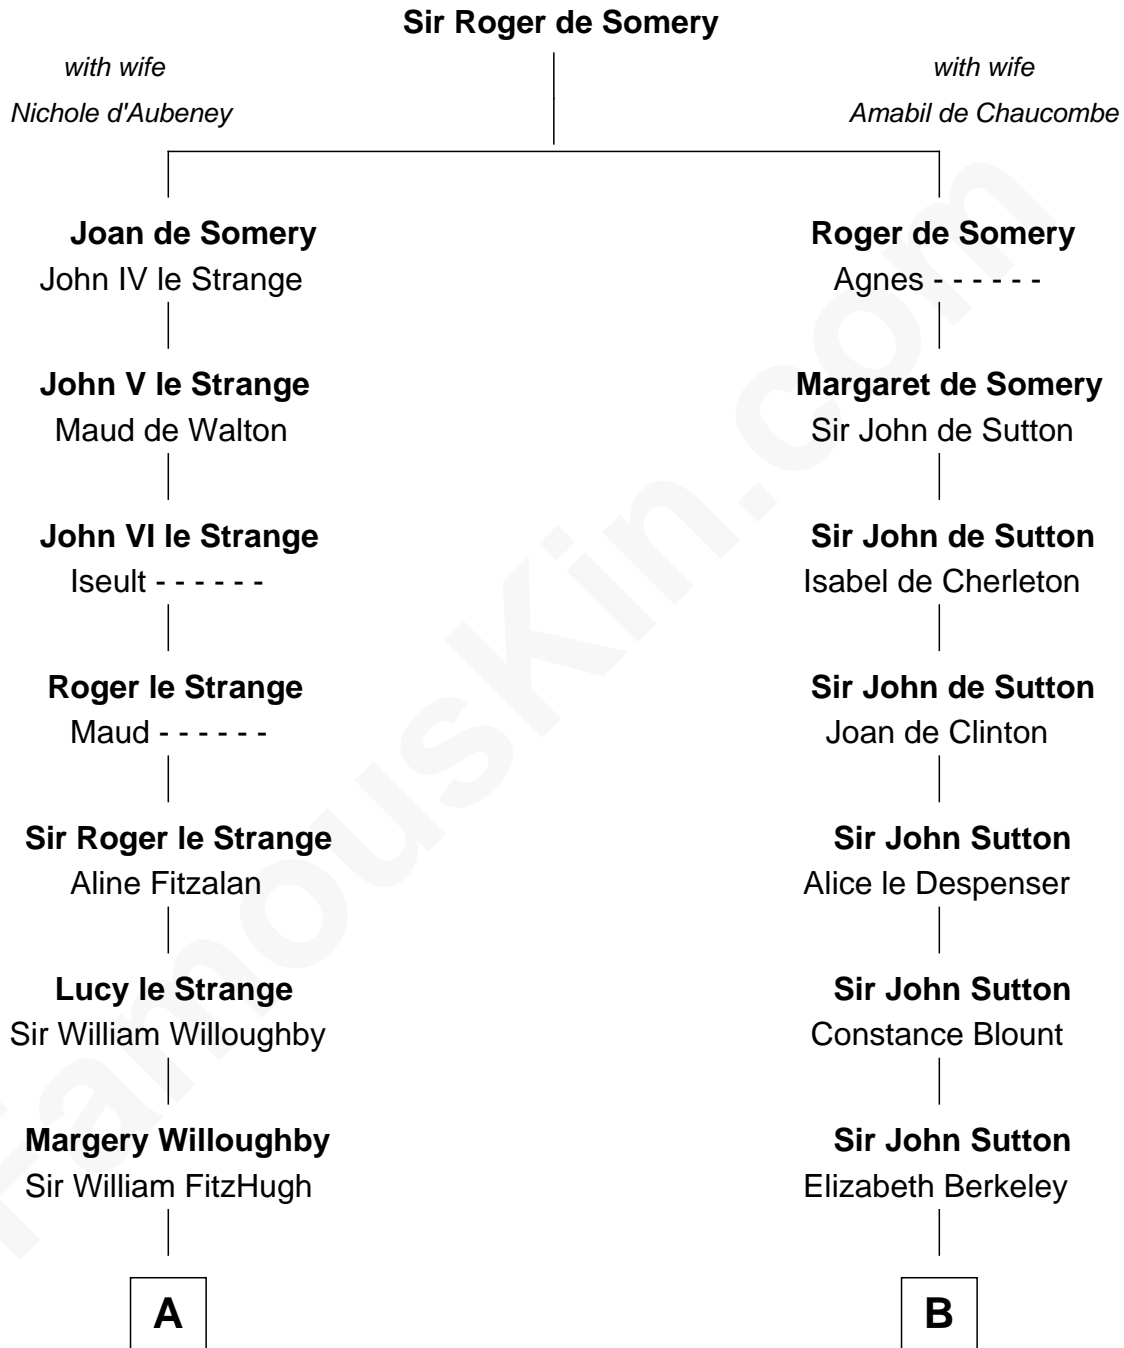

# FamousKin.com Relationship Chart of

**Catherine Parr**

*6th Wife of King Henry VIII*

10th cousin 10 times removed of

**Oliver Wendell Holmes, Jr.**

*U.S. Supreme Court Justice*

**C**

**Oliver Wendell**

Mary Jackson

**Sarah Wendell**

Rev. Abiel Holmes

**Oliver Wendell Holmes**

Amelia Lee Jackson

**Oliver Wendell Holmes, Jr.**

*U.S. Supreme Court Justice*

FamousKin.com