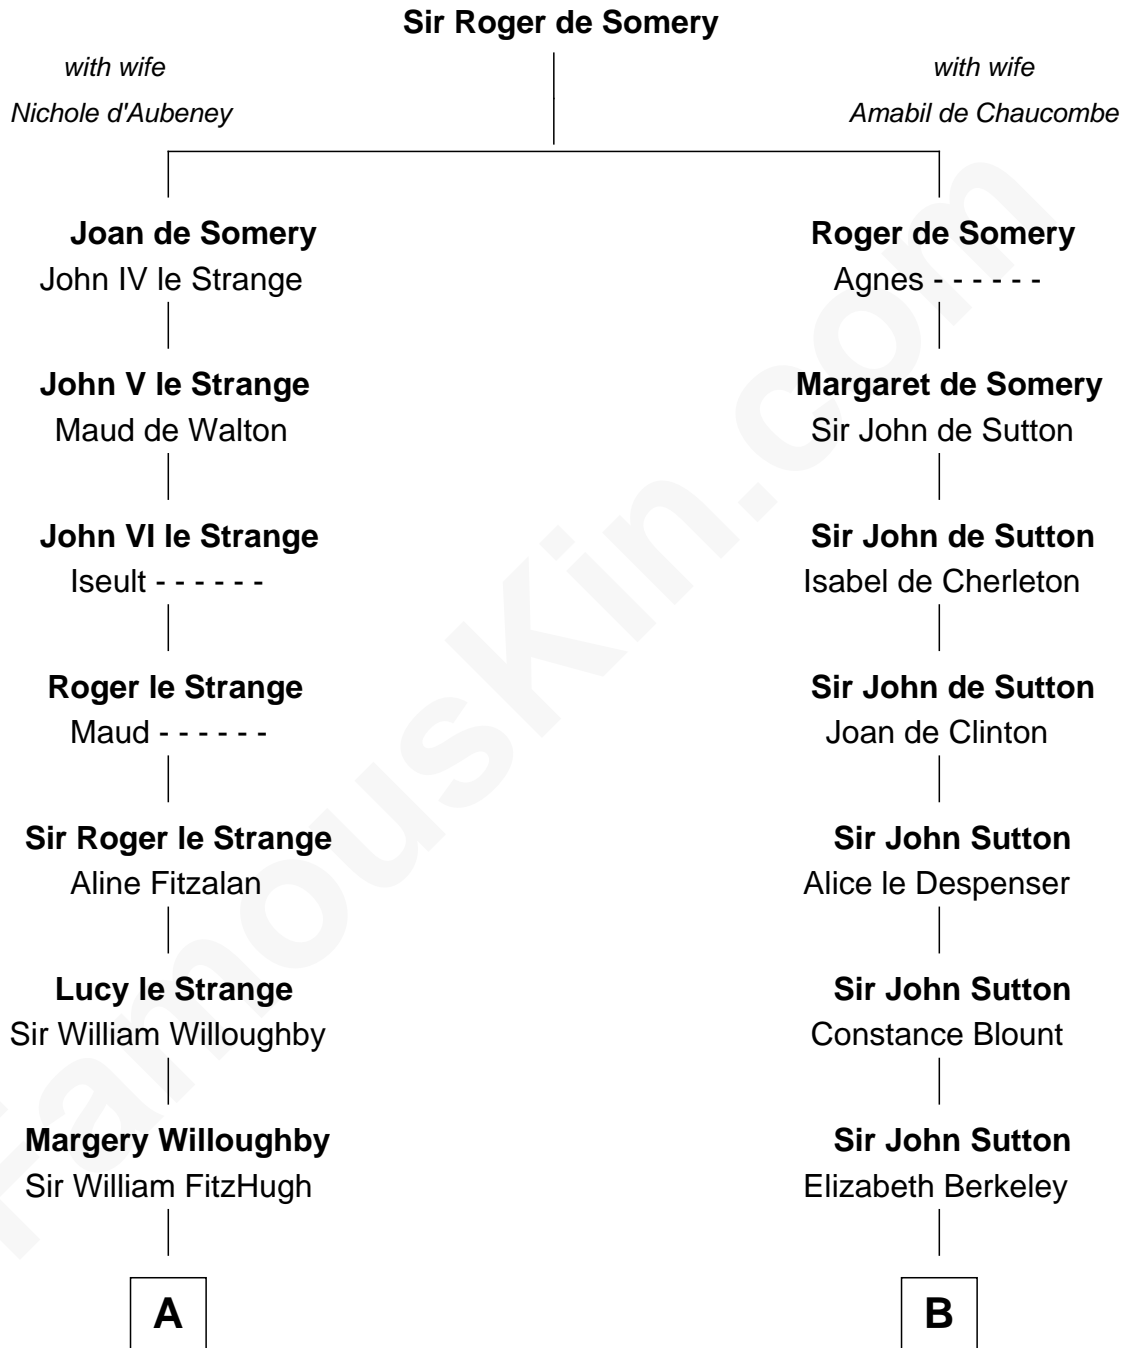

# FamousKin.com Relationship Chart of

**Catherine Parr**

*6th Wife of King Henry VIII*

10th cousin 9 times removed of

**Oliver Wendell Holmes, Sr.**

*American "Fireside" Poet*

**C**

**Oliver Wendell**

Mary Jackson

**Sarah Wendell**

Rev. Abiel Holmes

**Oliver Wendell Holmes, Sr.**

*American "Fireside" Poet*

FamousKin.com