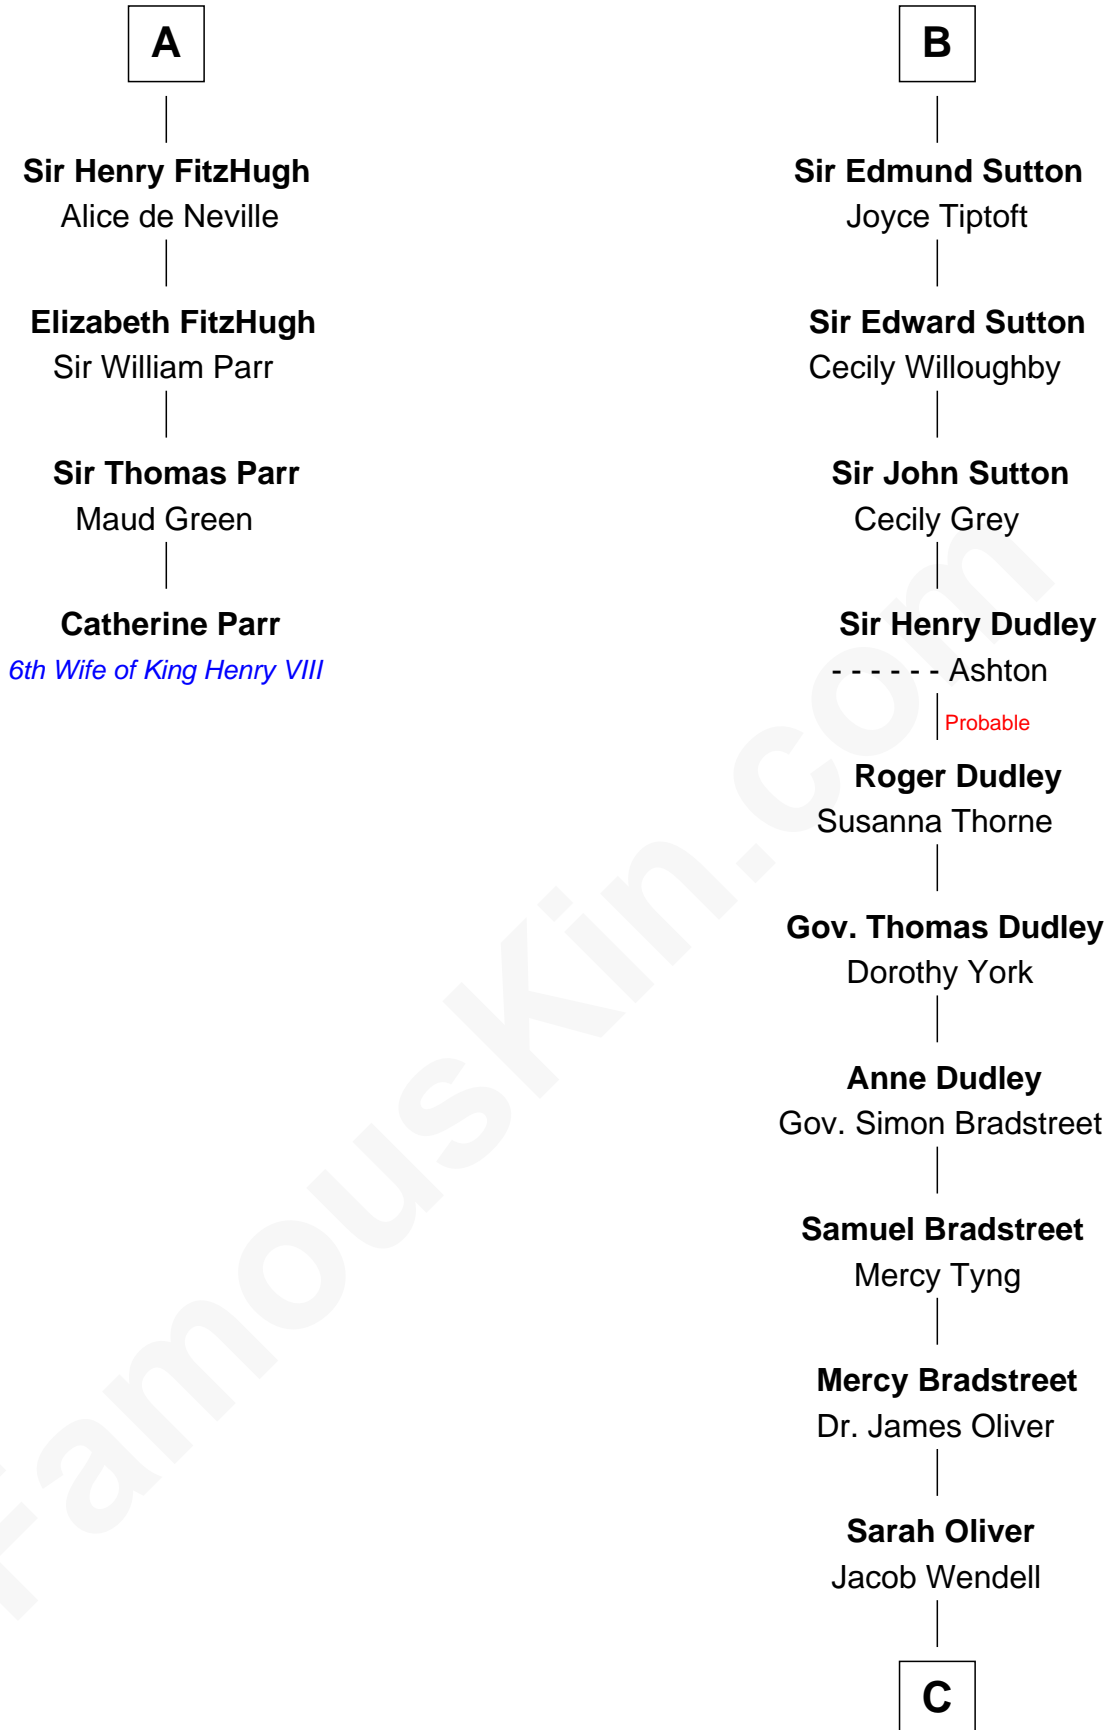

# FamousKin.com Relationship Chart of

**Catherine Parr**

*6th Wife of King Henry VIII*

10th cousin 9 times removed of

**Oliver Wendell Holmes, Sr.**

*American "Fireside" Poet*

**C**

**Oliver Wendell**