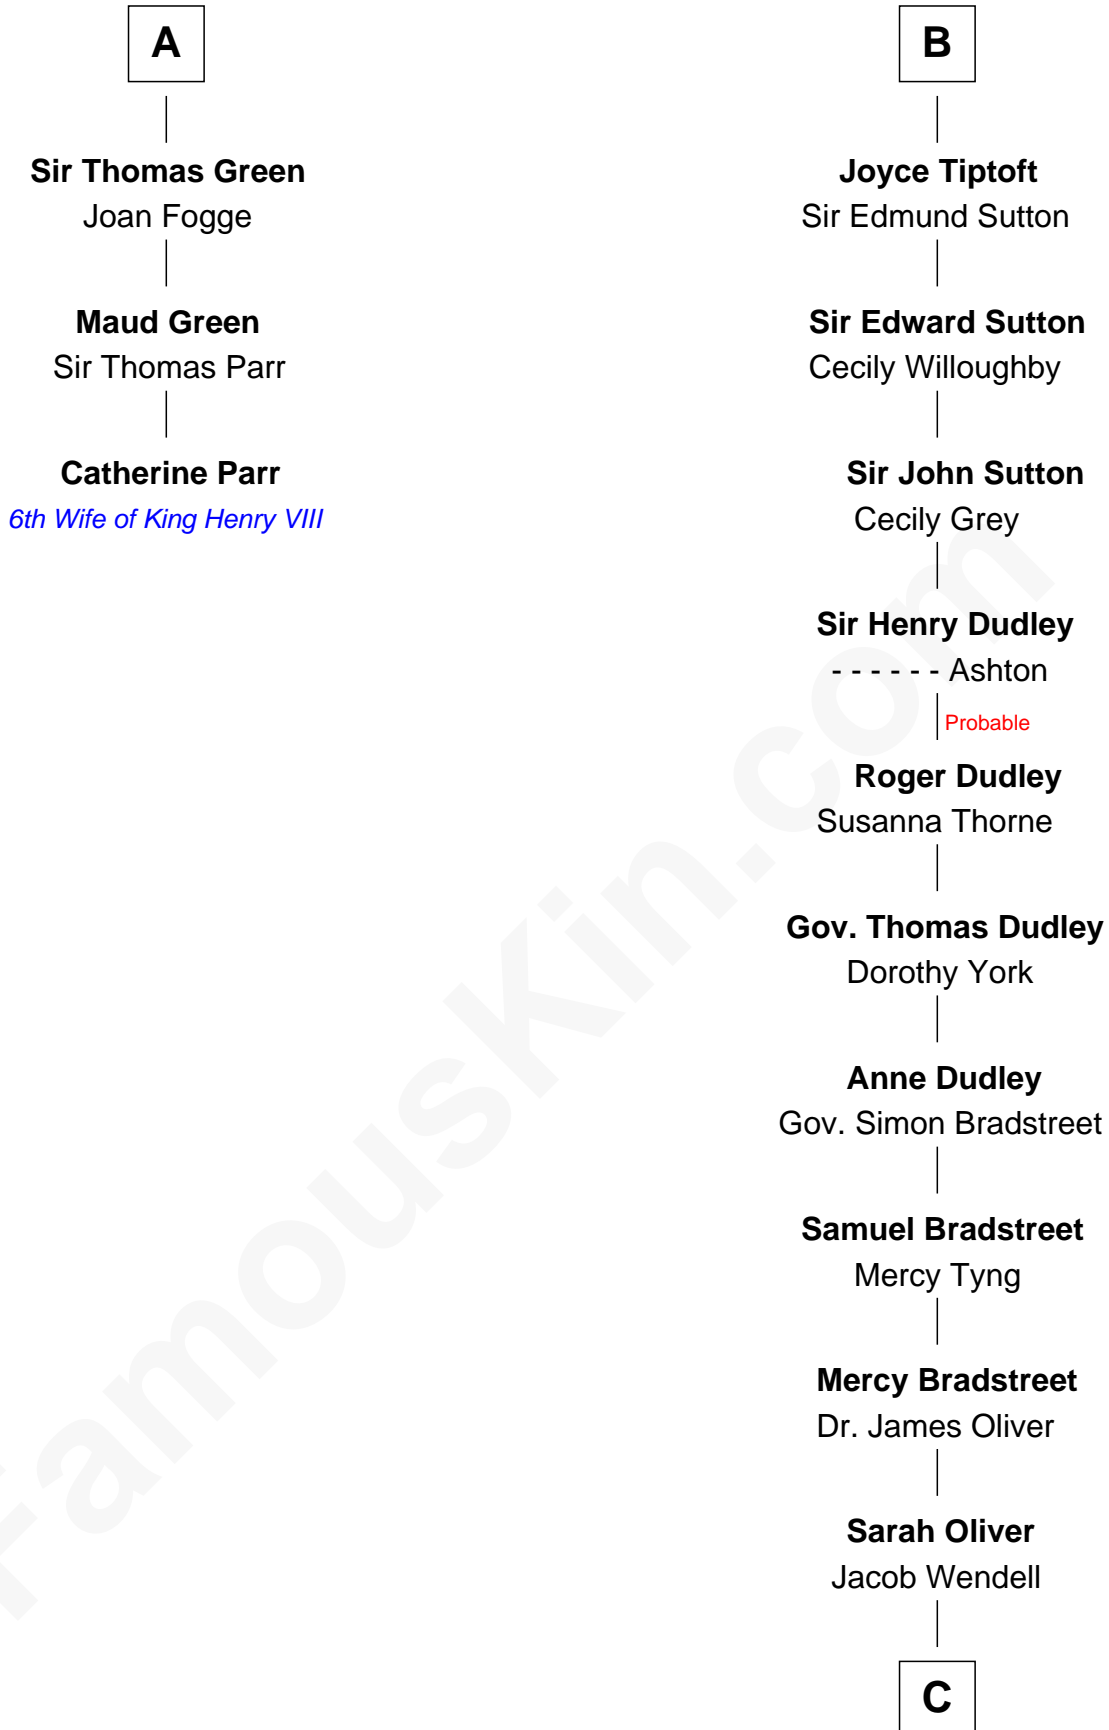

FamousKin.com Relationship Chart of

Catherine Parr

6th Wife of King Henry VIII

9th cousin 10 times removed of

Oliver Wendell Holmes, Sr.

American "Fireside" Poet

Sir John FitzGeoffrey

Isabel le Bigod

C

Oliver Wendell

Mary Jackson

Sarah Wendell

Rev. Abiel Holmes

Oliver Wendell Holmes, Sr.

American "Fireside" Poet

FamousKin.com