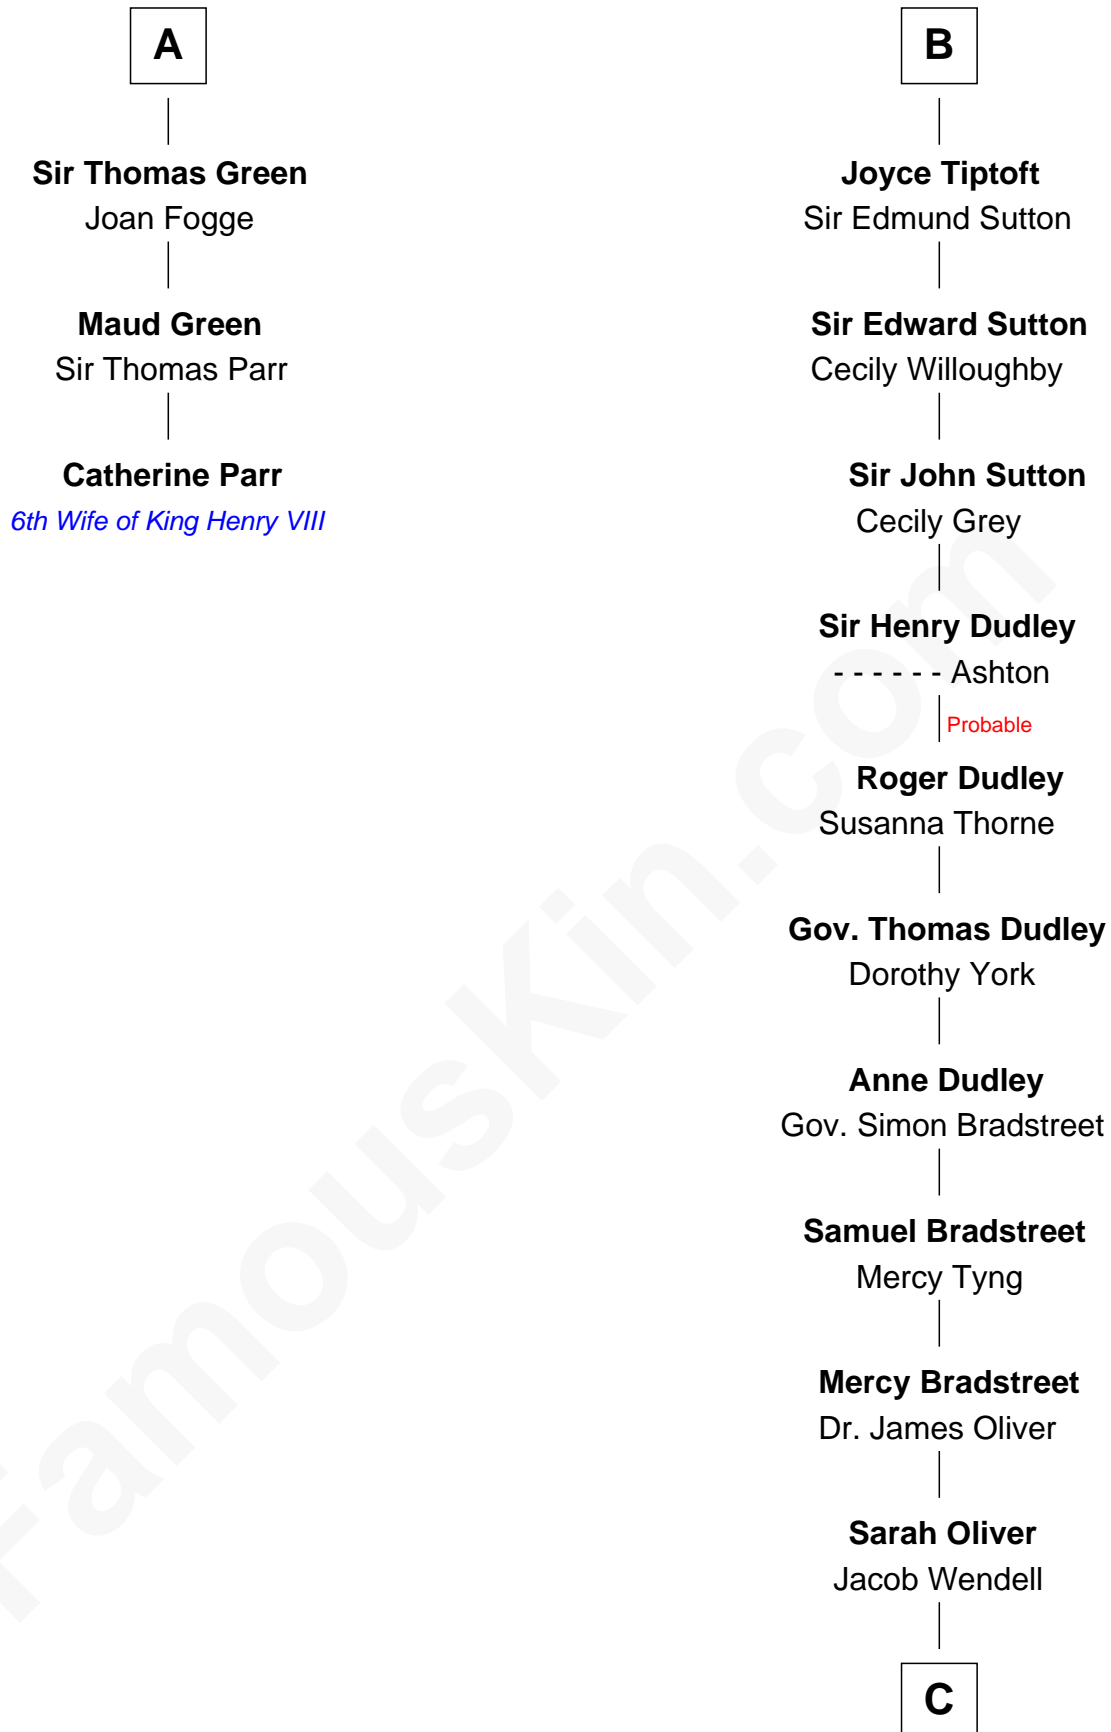

# FamousKin.com Relationship Chart of

**Catherine Parr**

*6th Wife of King Henry VIII*

9th cousin 10 times removed of

**Oliver Wendell Holmes, Sr.**

*American "Fireside" Poet*

**C**

**Oliver Wendell**

Mary Jackson

**Sarah Wendell**

Rev. Abiel Holmes

**Oliver Wendell Holmes, Sr.**

*American "Fireside" Poet*

FamousKin.com