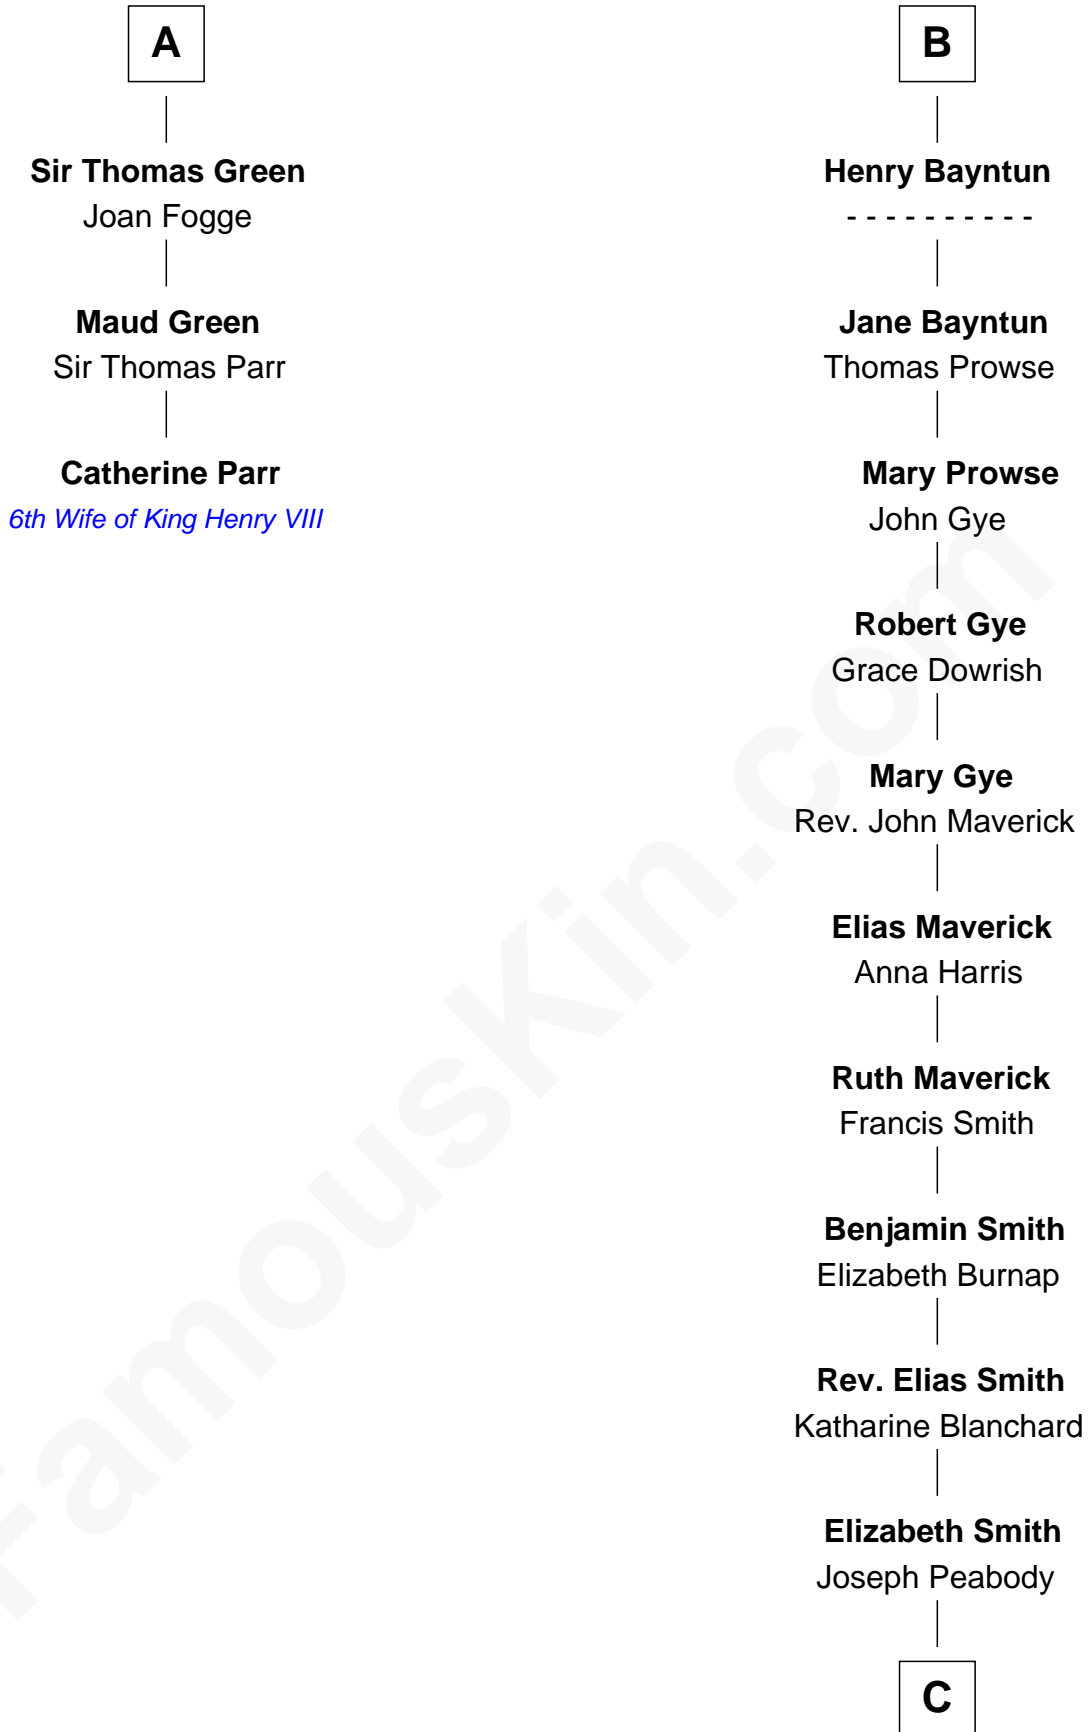

# FamousKin.com Relationship Chart of

**Catherine Parr**

*6th Wife of King Henry VIII*

9th cousin 12 times removed of

**Endicott Peabody**

*62nd Governor of Massachusetts*

**Sir John FitzGeoffrey**

Isabel le Bigod

**C**

**Francis Peabody**

Martha Endicott

**Samuel Endicott Peabody**

Marianne Cabot Lee

**Rev. Dr. Endicott Peabody**

Fannie Peabody

**Rt. Rev. Malcolm Endicott Peabody**