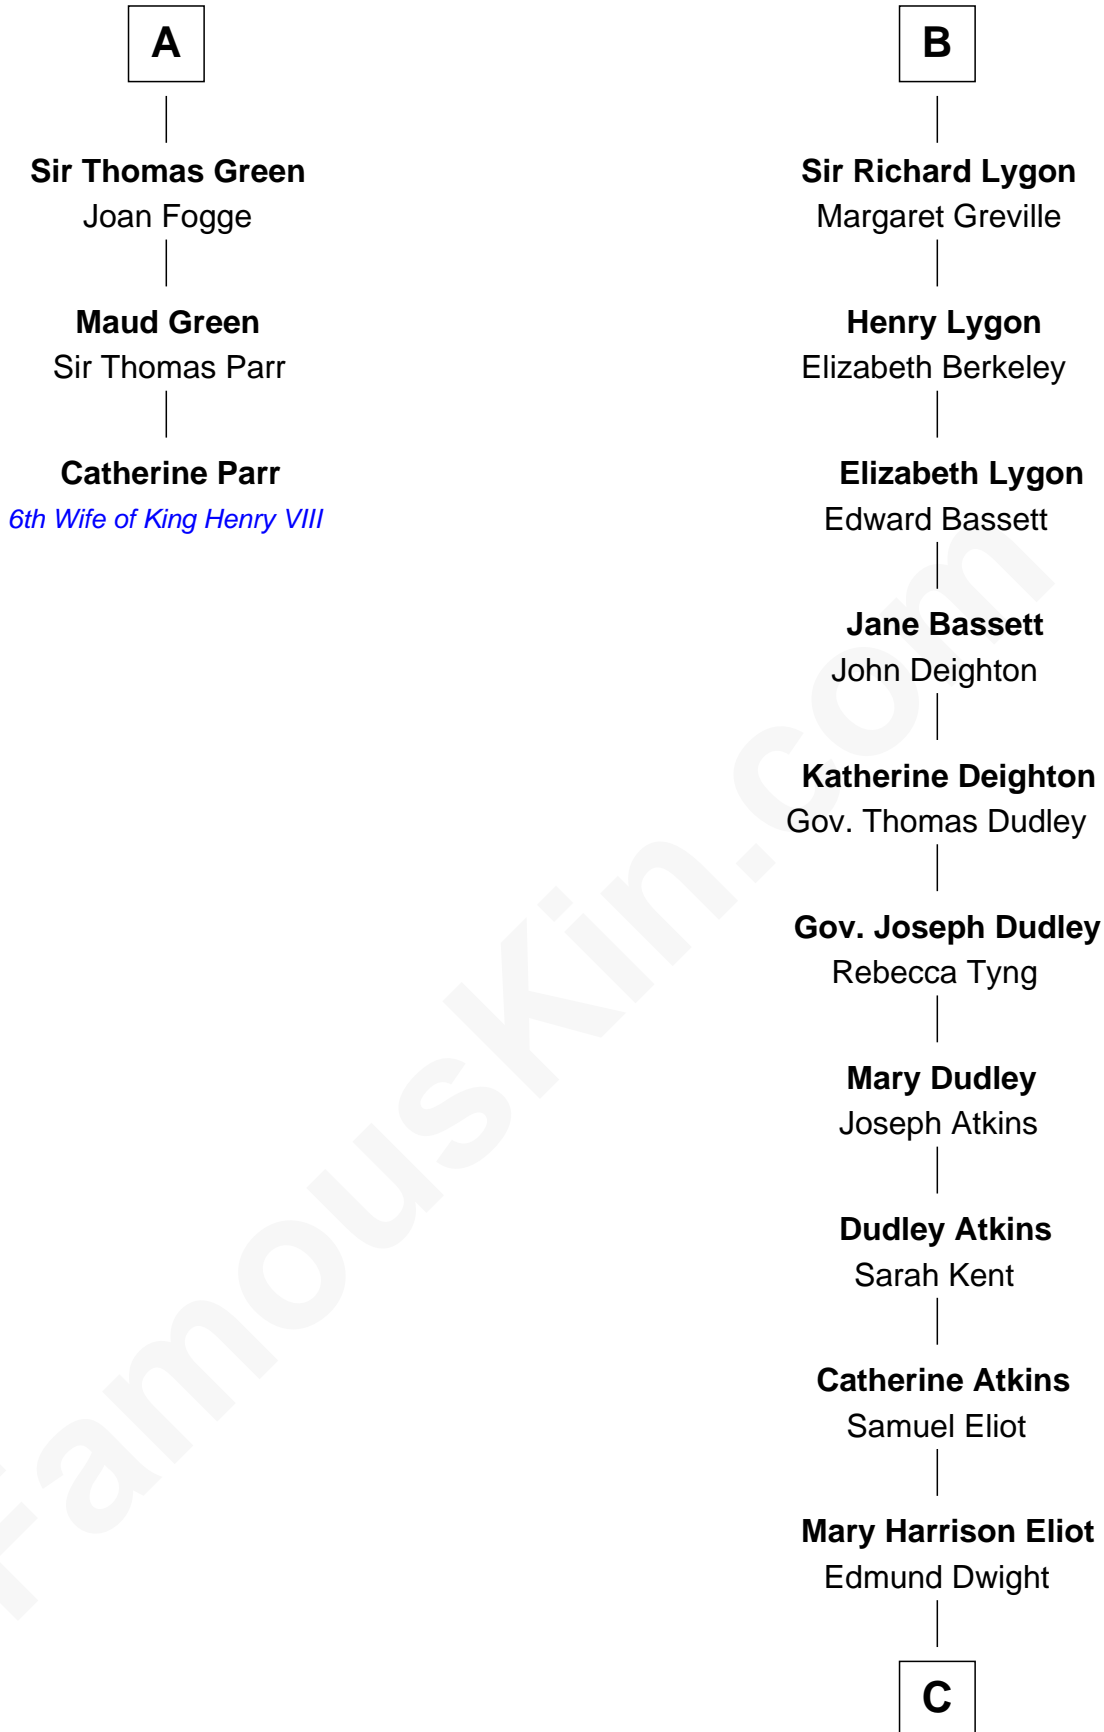

FamousKin.com Relationship Chart of

Catherine Parr

6th Wife of King Henry VIII

9th cousin 11 times removed of

Endicott Peabody

62nd Governor of Massachusetts

C

—
Mary Eliot Dwight
Dr. Samuel Parkman

—
Henry Parkman
Mary Frances Parker

—
Mary Elizabeth Parkman
Rt. Rev. Malcolm Endicott Peabody

—
Endicott Peabody
62nd Governor of Massachusetts

FamousKin.com