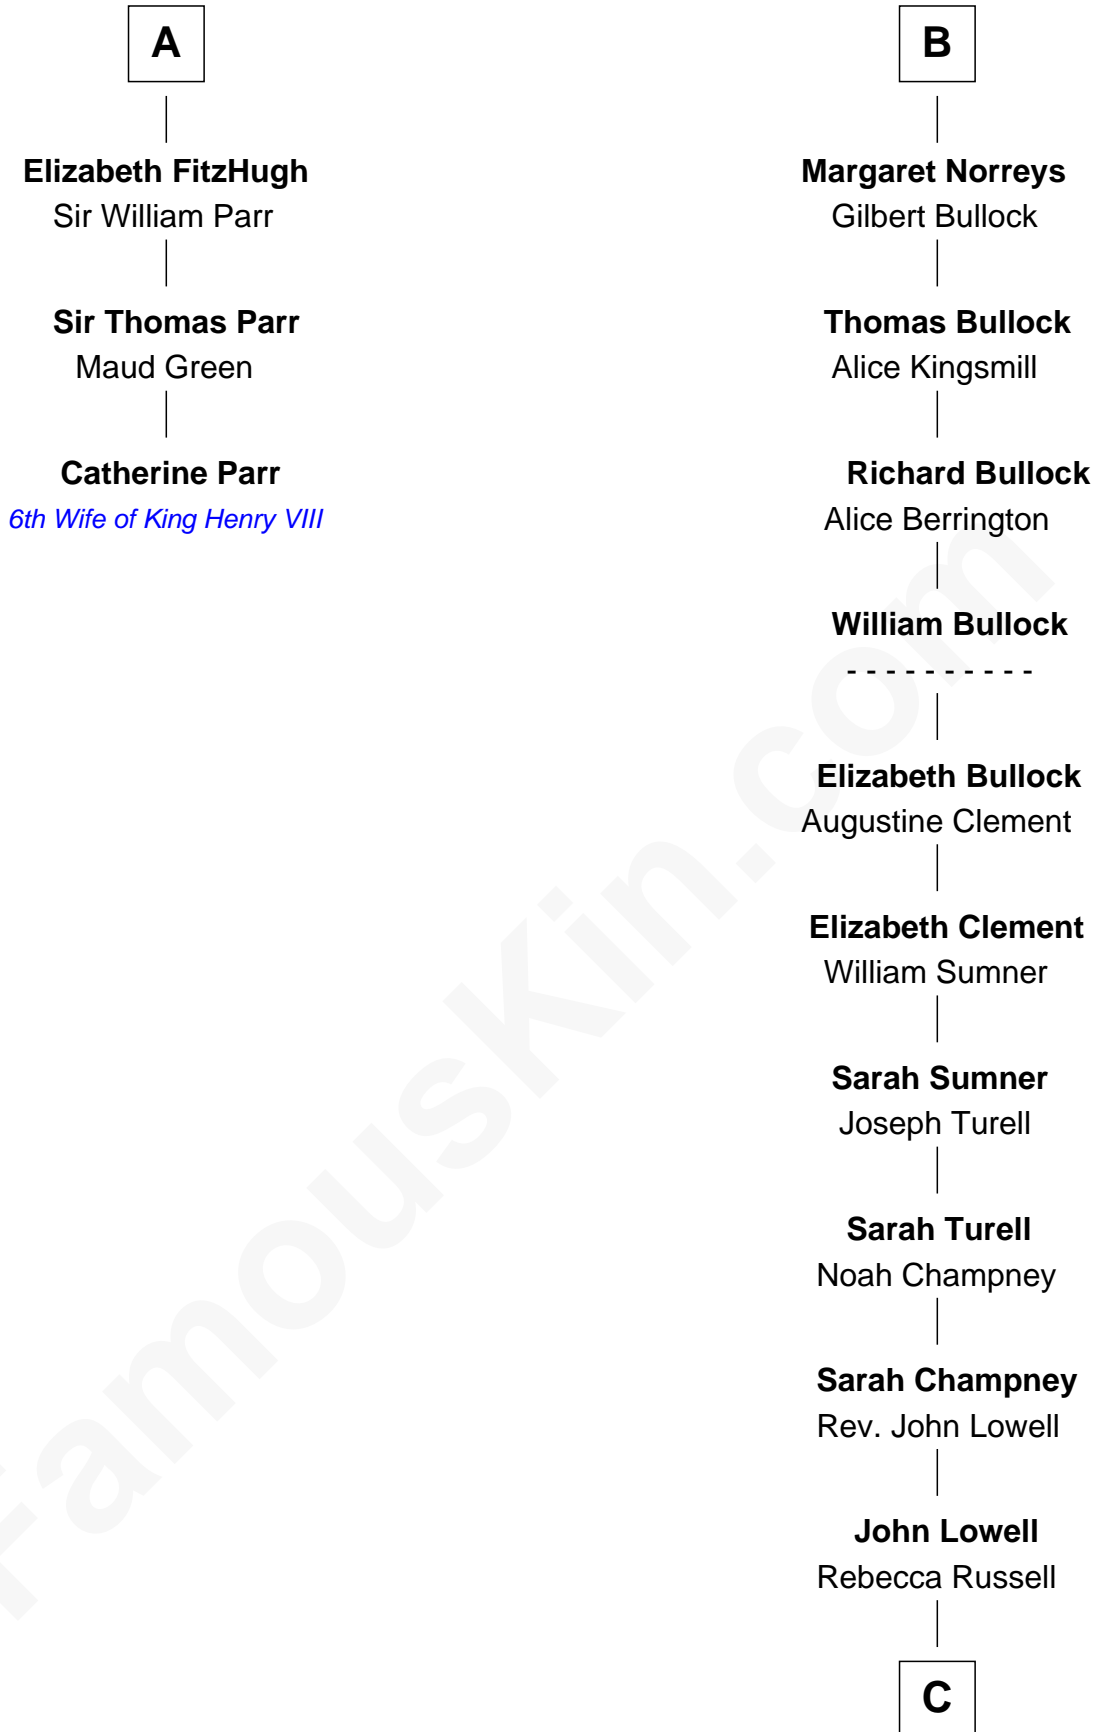

FamousKin.com Relationship Chart of

Catherine Parr

6th Wife of King Henry VIII

9th cousin 9 times removed of

James Russell Lowell

American "Fireside" Poet

Sir Walter FitzRobert

Ida Longespee