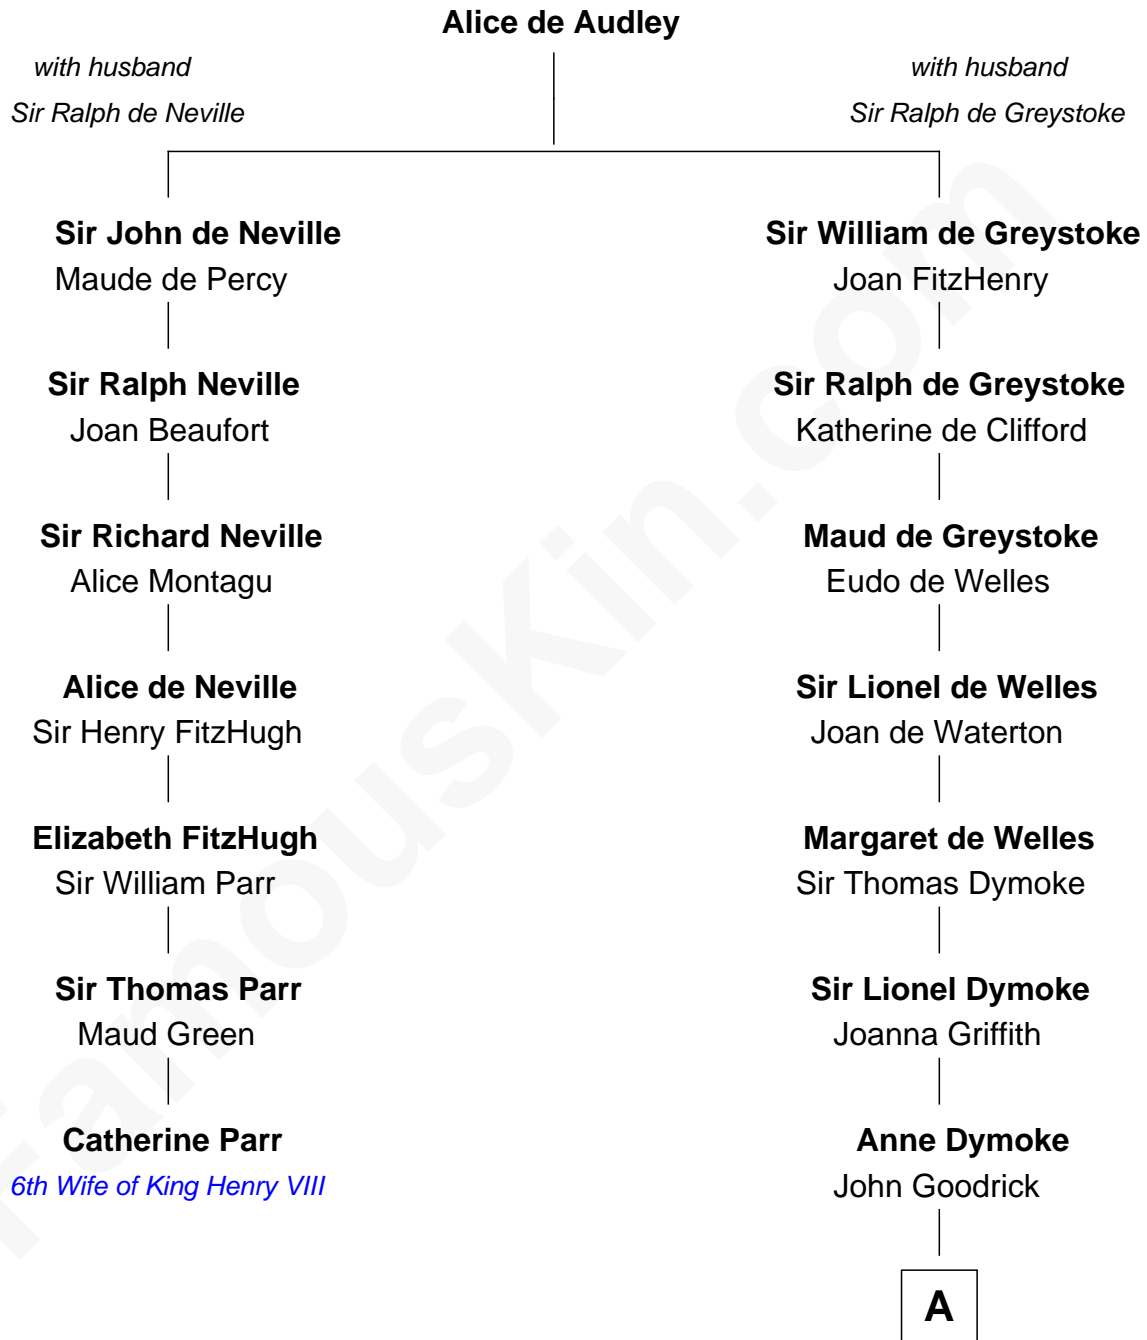

# FamousKin.com Relationship Chart of

**Catherine Parr**

*6th Wife of King Henry VIII*

6th cousin 10 times removed of

**Ichabod Goodwin**

*27th Governor of New Hampshire*

**A**

**Lionel Goodrick**

Winifred Sappcott

**Anne Goodrick**

Benjamin Bolles

**Thomas Bolles**

Elizabeth Perkins

**Joseph Bolles**

Mary - - - - -

**Mary Bolles**

Charles Frost

**Mary Frost**

John Hill

**Elisha Hill**

Mary Plaisted

**Hannah Hill**

Dominicus Goodwin

**Samuel Goodwin**

Anna Thompson Gerrish

**Ichabod Goodwin**

*27th Governor of New Hampshire*