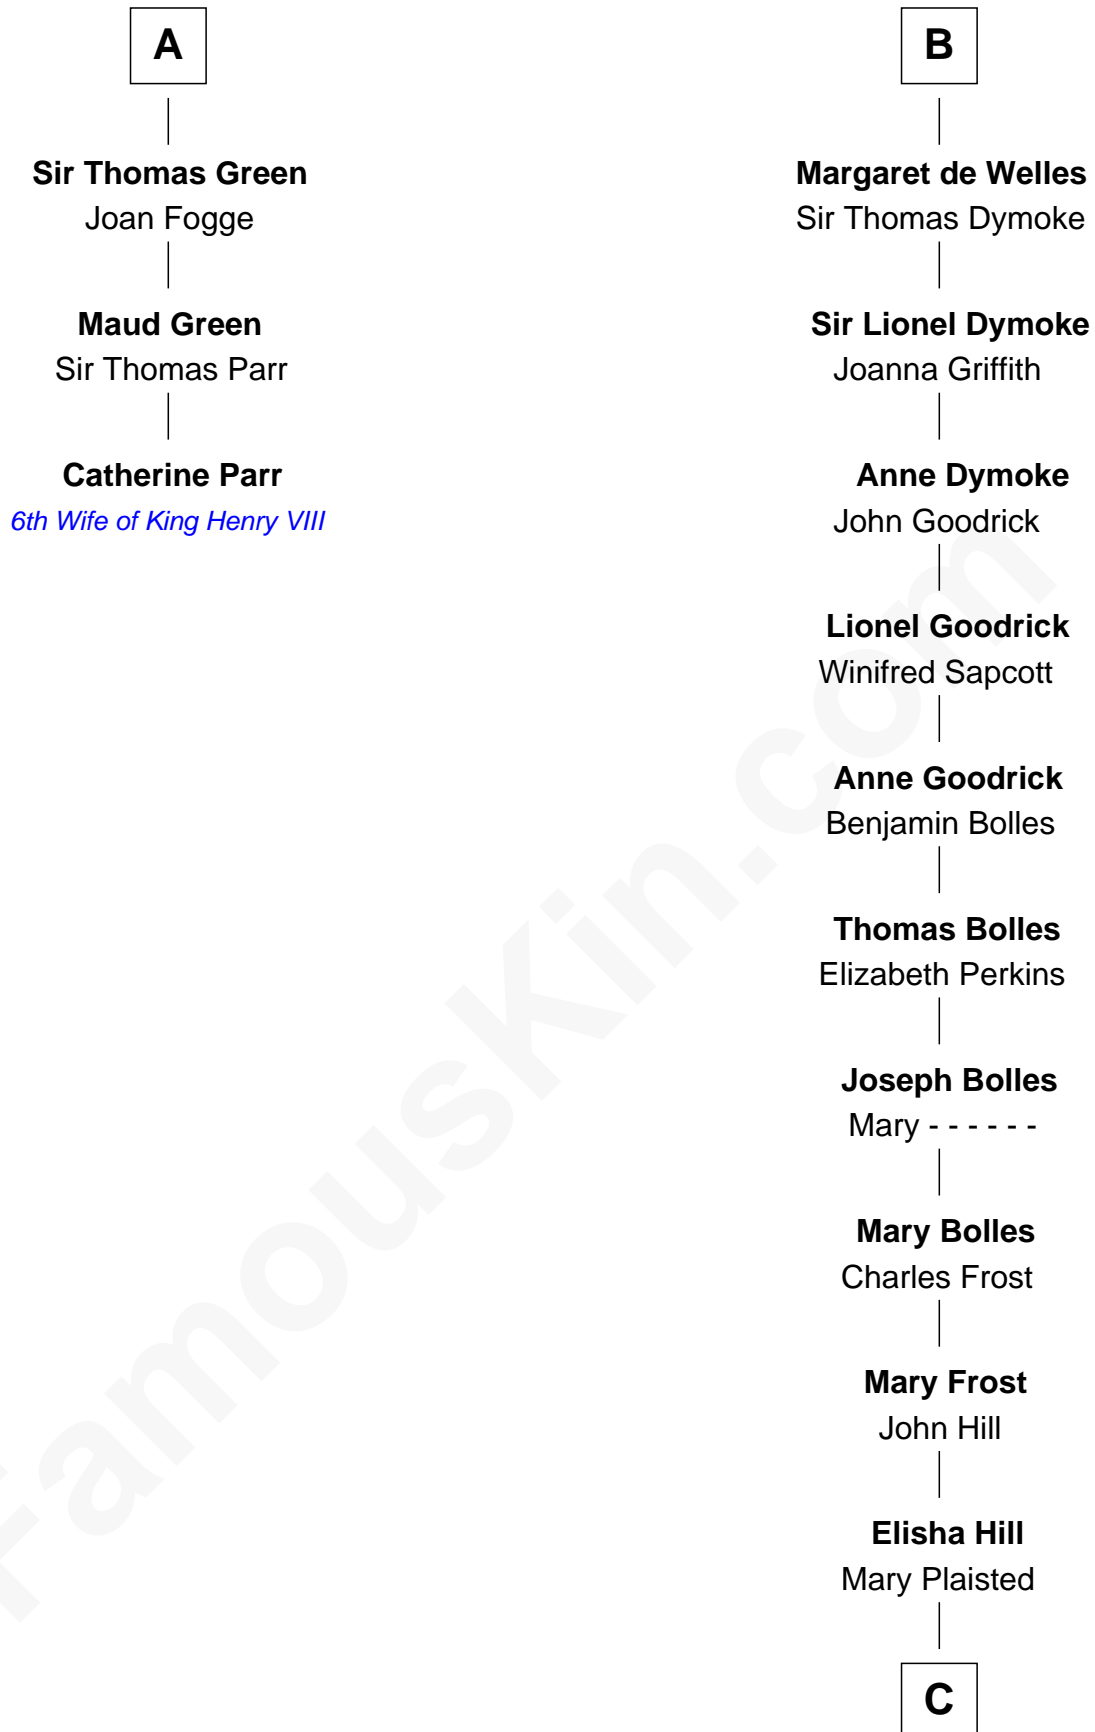

FamousKin.com Relationship Chart of

Catherine Parr

6th Wife of King Henry VIII

9th cousin 10 times removed of

Ichabod Goodwin

27th Governor of New Hampshire

Sir John FitzGeoffrey

Isabel le Bigod

C

Hannah Hill

Dominicus Goodwin

Samuel Goodwin

Anna Thompson Gerrish

Ichabod Goodwin

27th Governor of New Hampshire

FamousKin.com