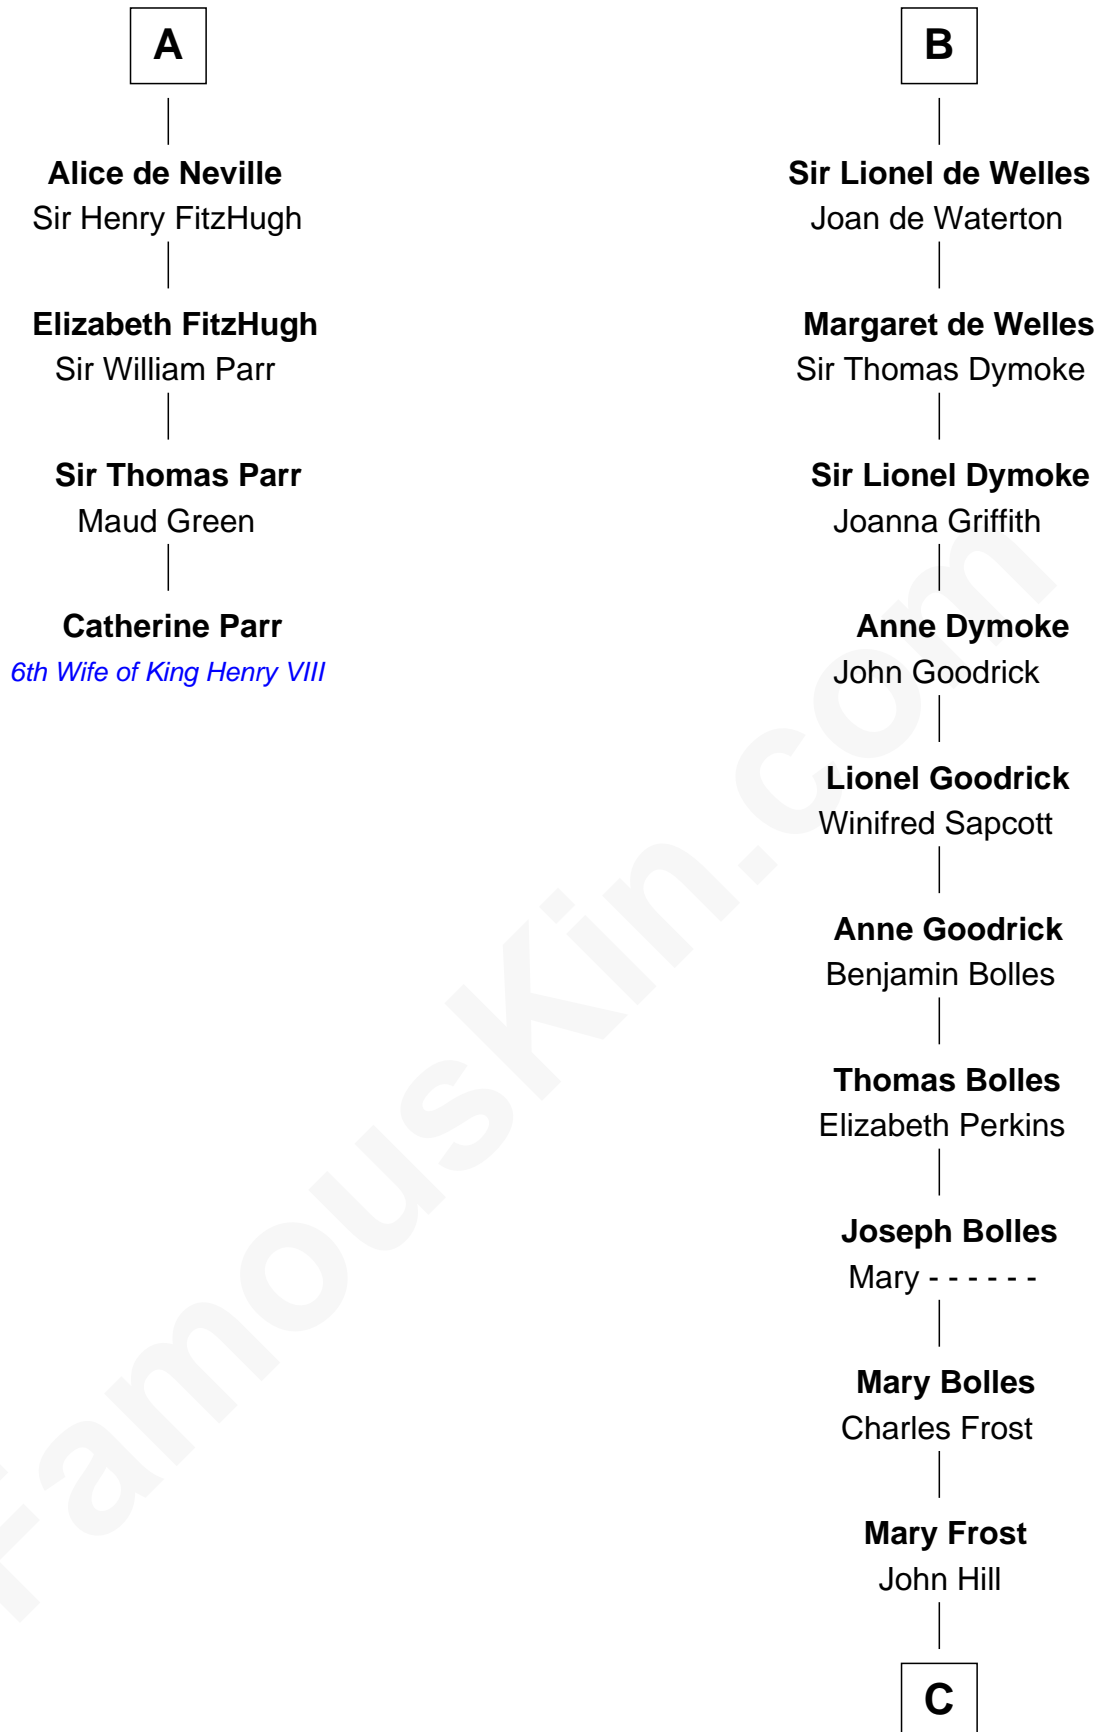

FamousKin.com Relationship Chart of

Catherine Parr

6th Wife of King Henry VIII

10th cousin 10 times removed of

Ichabod Goodwin

27th Governor of New Hampshire

C

—
Elisha Hill

Mary Plaisted
—

Hannah Hill

Dominicus Goodwin
—

Samuel Goodwin

Anna Thompson Gerrish
—

Ichabod Goodwin

27th Governor of New Hampshire

FamousKin.com