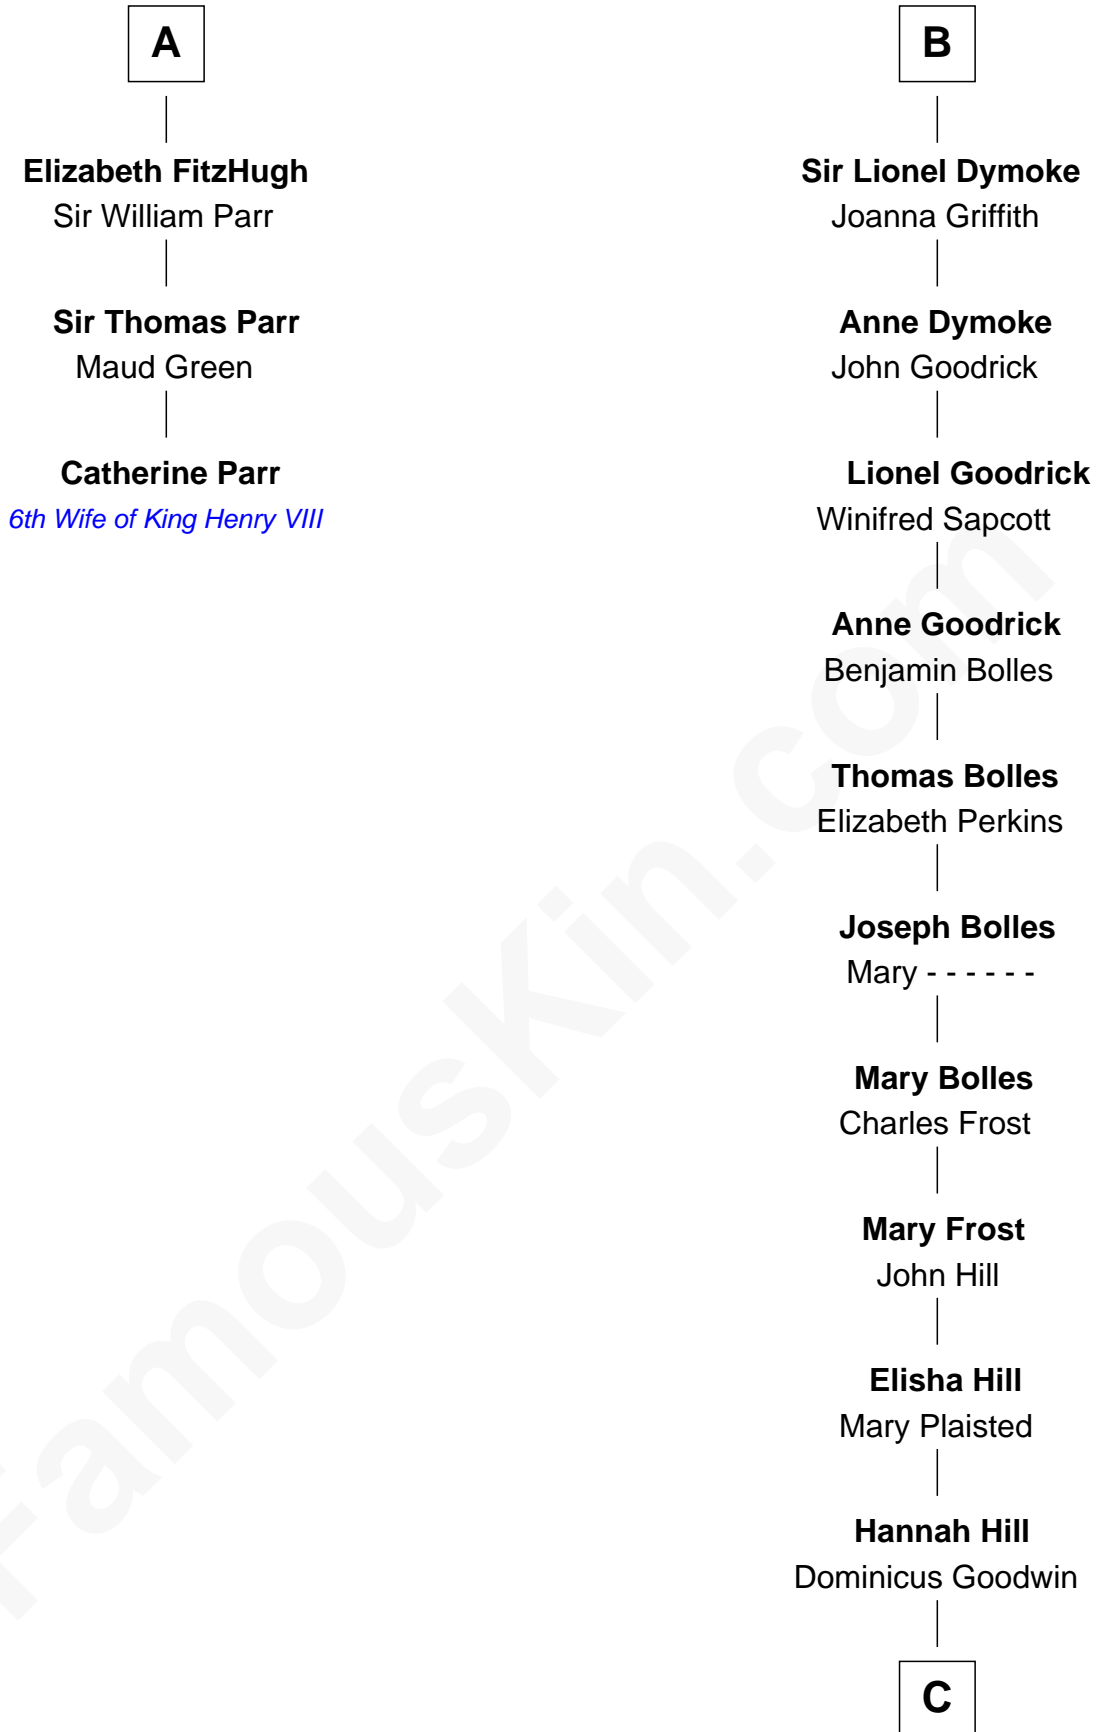

FamousKin.com Relationship Chart of

Catherine Parr

6th Wife of King Henry VIII

9th cousin 9 times removed of

Ichabod Goodwin

27th Governor of New Hampshire

C

Samuel Goodwin

Anna Thompson Gerrish

Ichabod Goodwin

27th Governor of New Hampshire

FamousKin.com