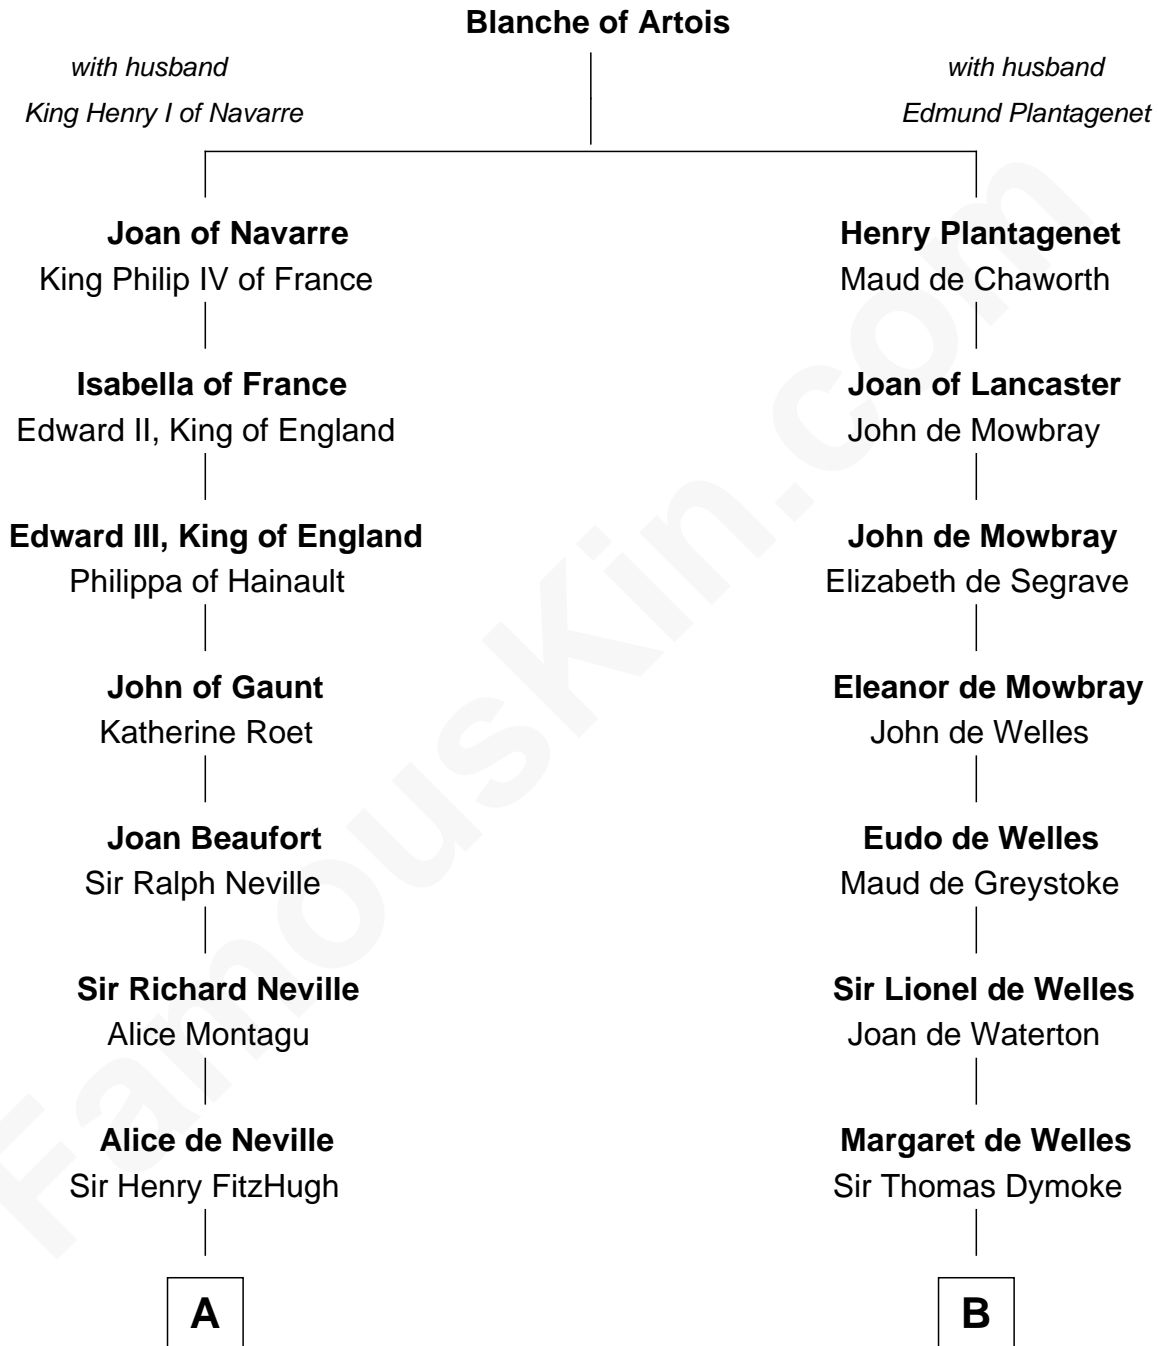

FamousKin.com Relationship Chart of

Catherine Parr

6th Wife of King Henry VIII

9th cousin 9 times removed of

Ichabod Goodwin

27th Governor of New Hampshire

C

Samuel Goodwin

Anna Thompson Gerrish

Ichabod Goodwin

27th Governor of New Hampshire

FamousKin.com