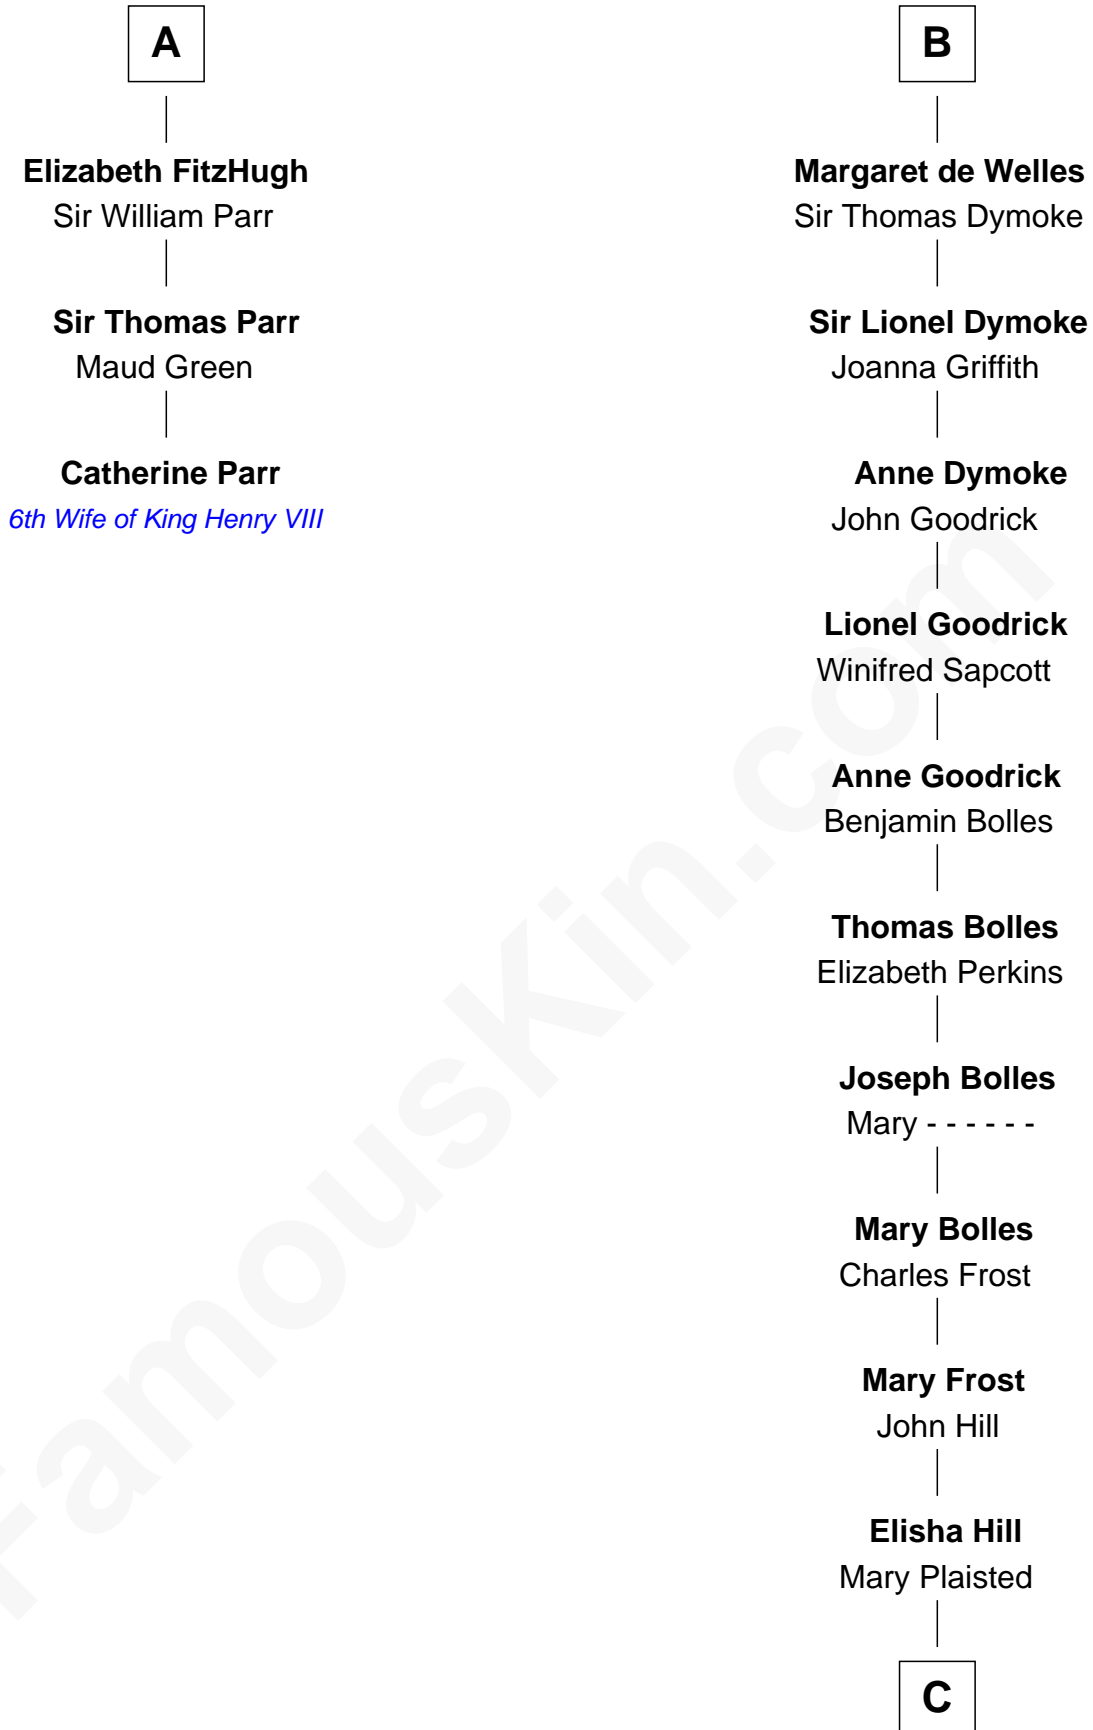

FamousKin.com Relationship Chart of

Catherine Parr

6th Wife of King Henry VIII

9th cousin 10 times removed of

Ichabod Goodwin

27th Governor of New Hampshire

C

Hannah Hill

Dominicus Goodwin

Samuel Goodwin

Anna Thompson Gerrish

Ichabod Goodwin

27th Governor of New Hampshire

FamousKin.com