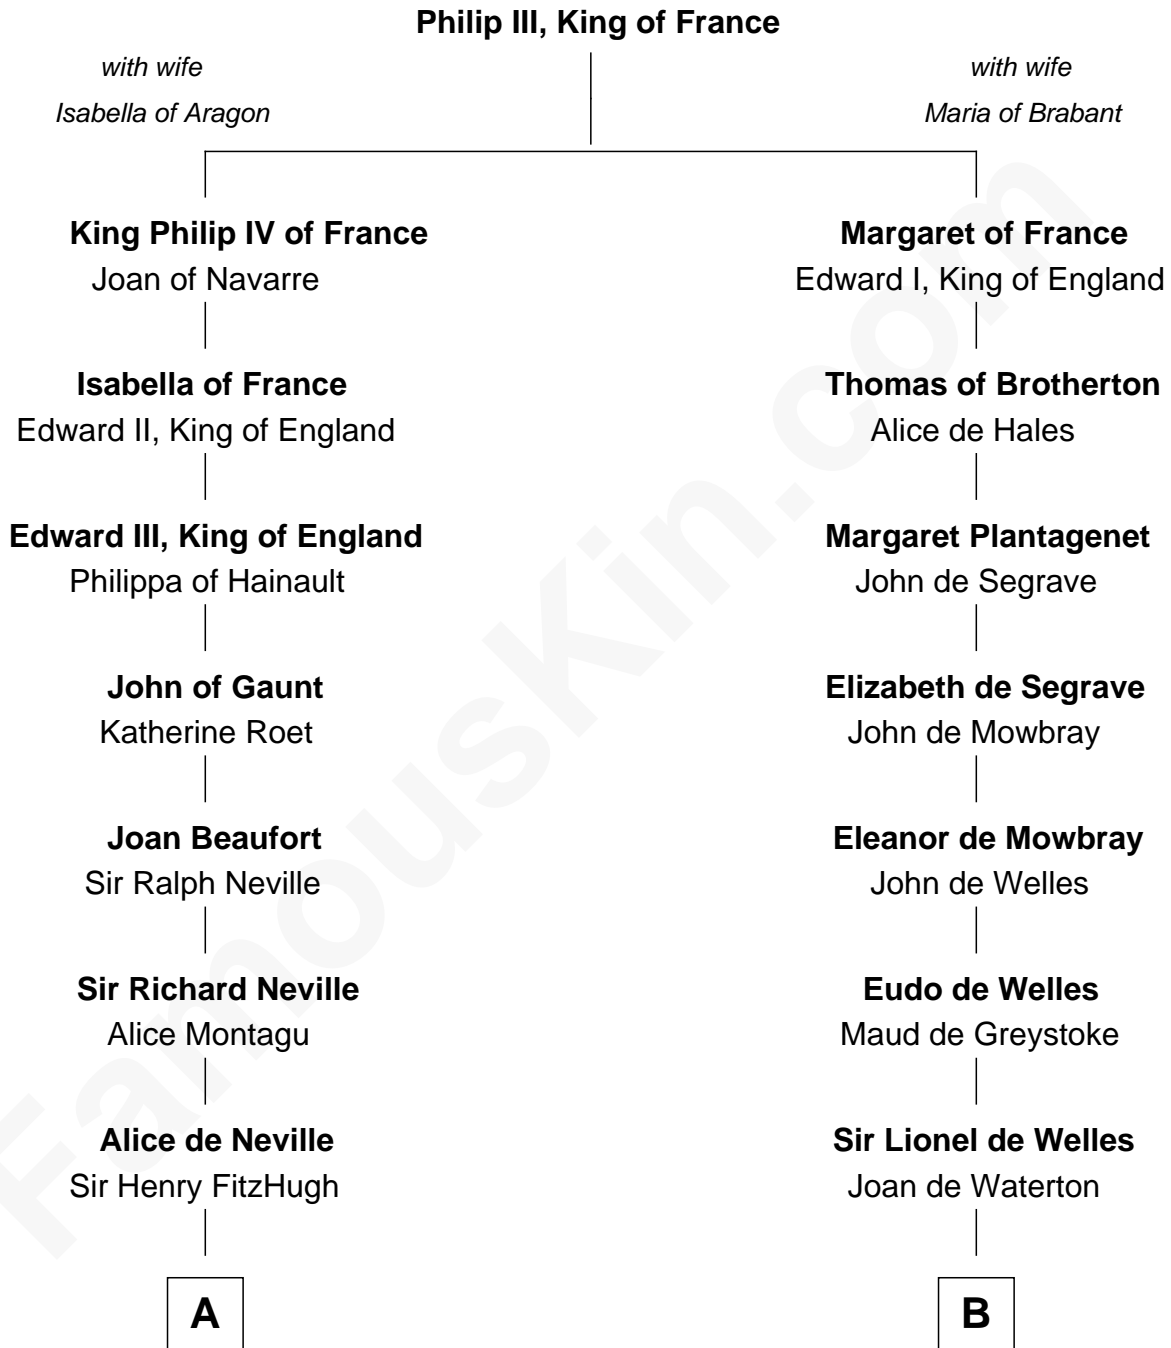

FamousKin.com Relationship Chart of

Catherine Parr

6th Wife of King Henry VIII

9th cousin 10 times removed of

Ichabod Goodwin

27th Governor of New Hampshire

C

Hannah Hill

Dominicus Goodwin

Samuel Goodwin

Anna Thompson Gerrish

Ichabod Goodwin

27th Governor of New Hampshire

FamousKin.com