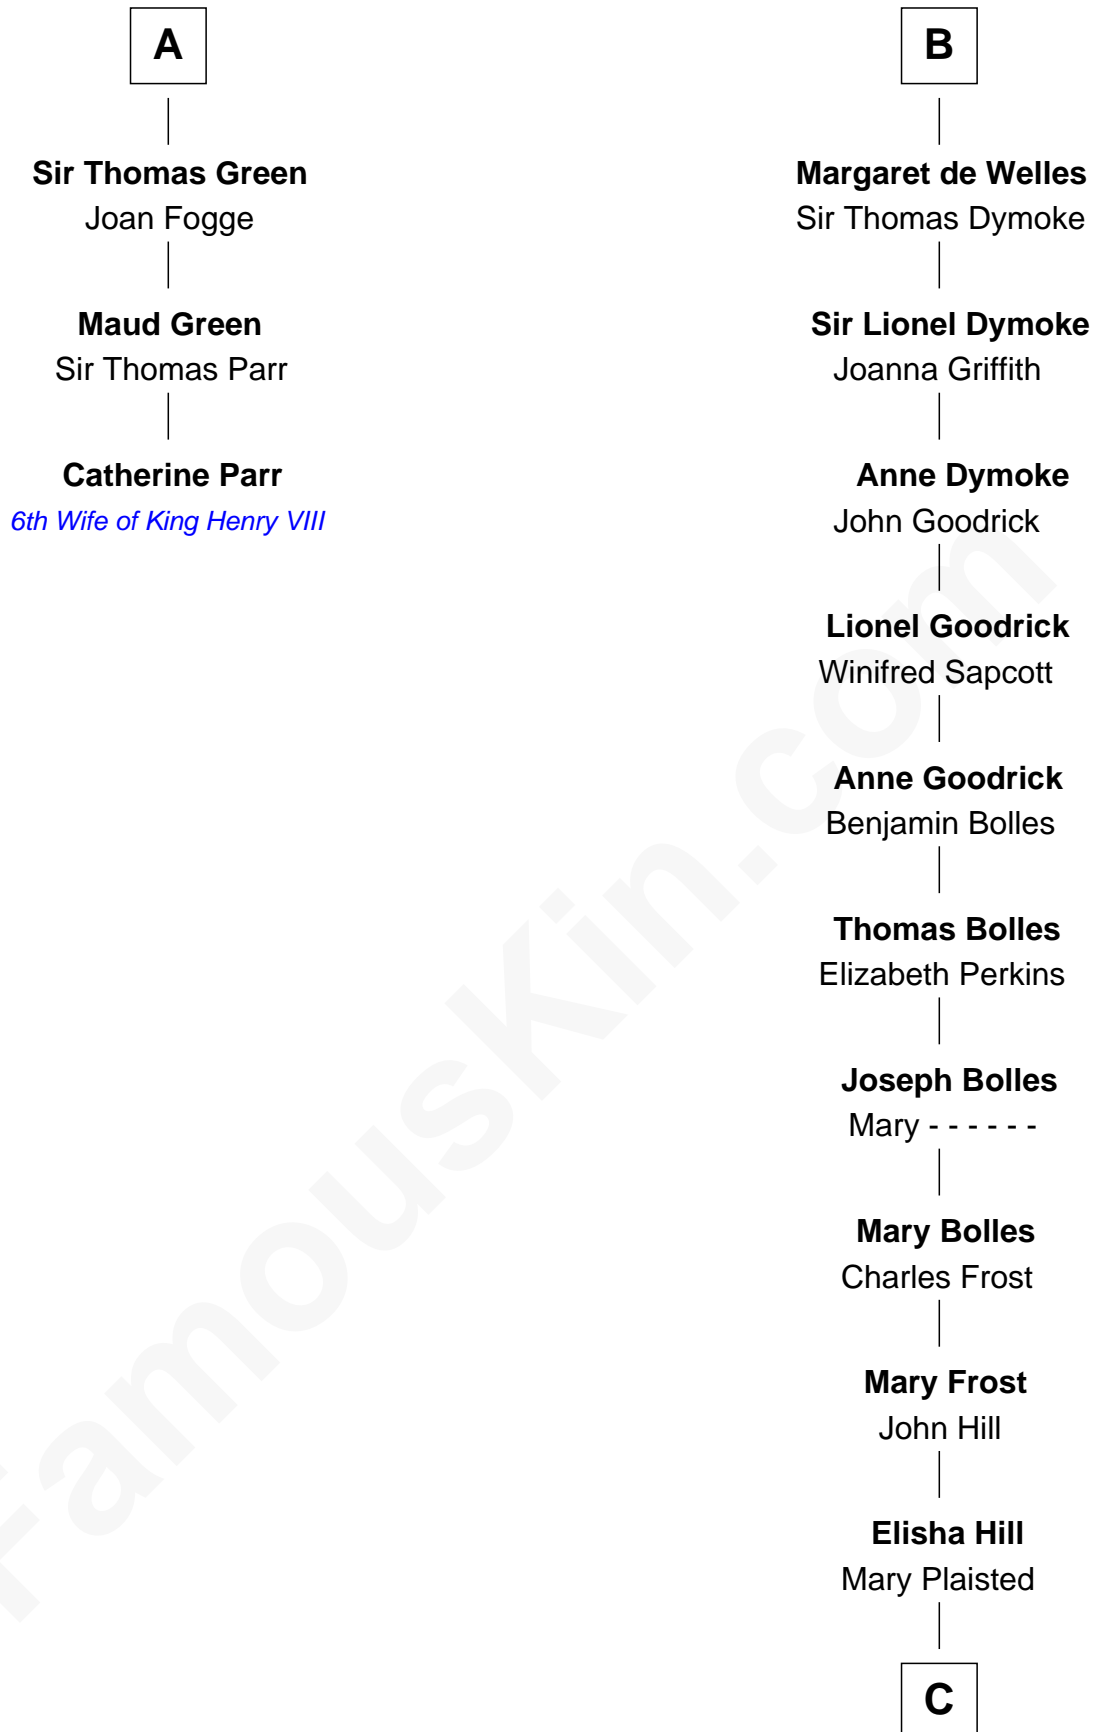

FamousKin.com Relationship Chart of

Catherine Parr

6th Wife of King Henry VIII

9th cousin 10 times removed of

Ichabod Goodwin

27th Governor of New Hampshire

C

Hannah Hill

Dominicus Goodwin

Samuel Goodwin

Anna Thompson Gerrish

Ichabod Goodwin

27th Governor of New Hampshire

FamousKin.com