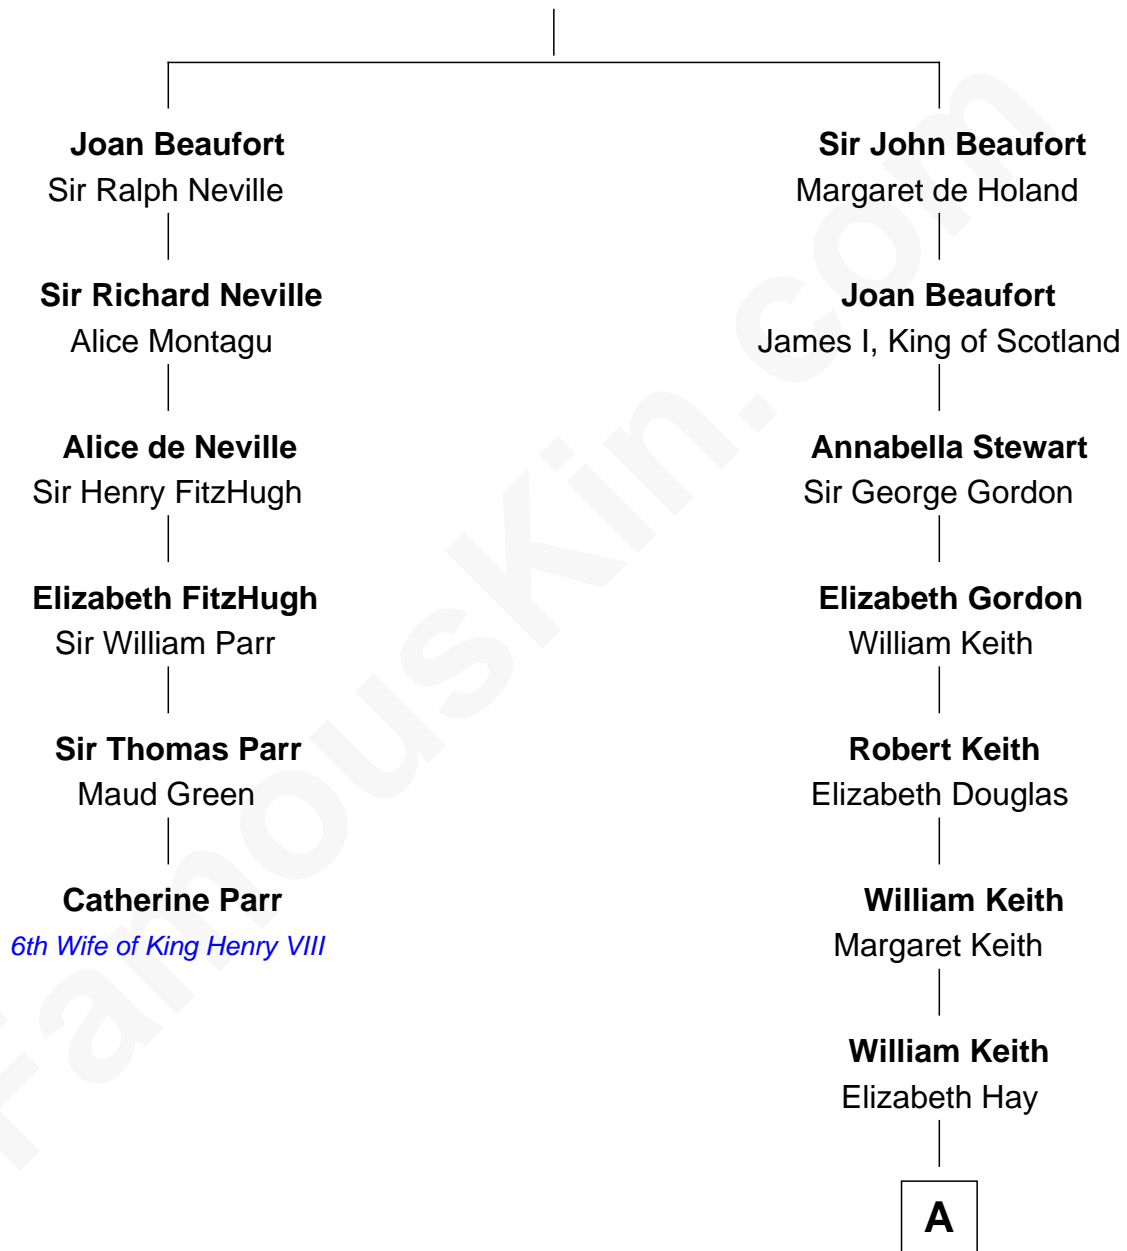

# FamousKin.com Relationship Chart of

**Catherine Parr**

*6th Wife of King Henry VIII*

5th cousin 14 times removed of

**Wernher von Braun**

*Rocket Scientist*

**John of Gaunt**

Katherine Roet

**A**

**George Keith**  
Margaret Ogilvy

**Sir James Keith**  
Margaret Lindsay

**Elizabeth Keith**  
Sir Archibald Primrose

**Margaret Primrose**  
Sir John Foulis

**Elizabeth Foulis**  
Alexander Gibson

**Archibald Gibson**  
Renata Clark

**Helen Gibson**  
Otto Ernst von Keyserlingk

**Otto von Keyserlingk**  
Emilie Alexandrine von Dönhoff

**Friederike von Keyserlingk**  
Gustav von Below

**Karl Emil Gustav von Below**  
Eleonore Melitta Behrend