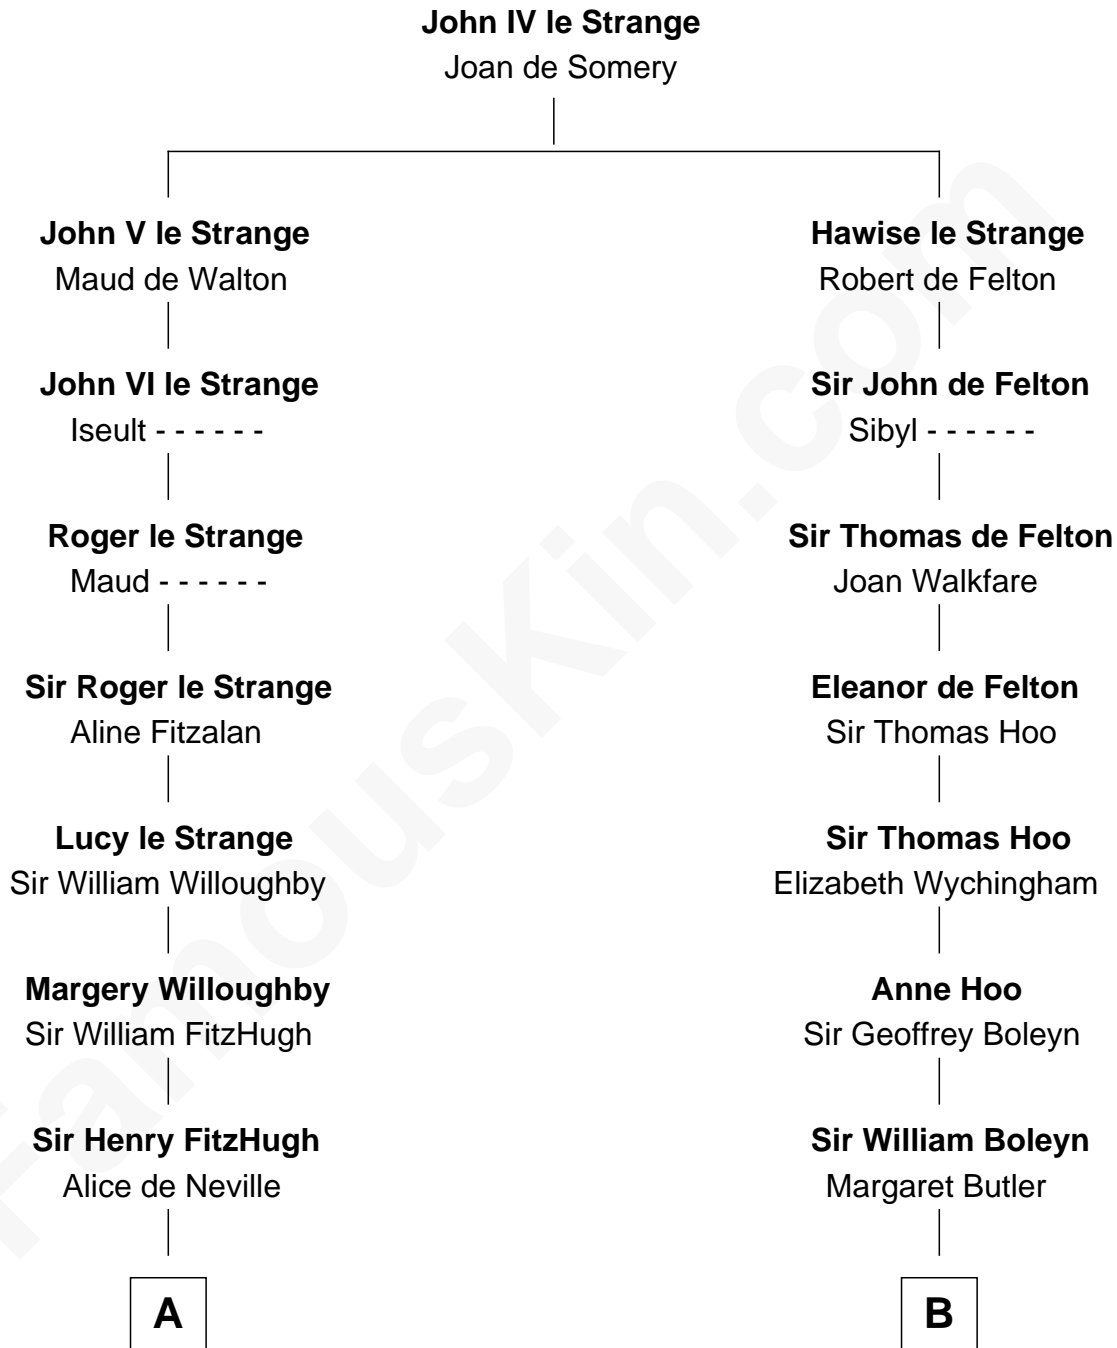

FamousKin.com Relationship Chart of

Catherine Parr

6th Wife of King Henry VIII

8th cousin 1 time removed of

Anne Boleyn

2nd Wife of King Henry VIII

FamousKin.com