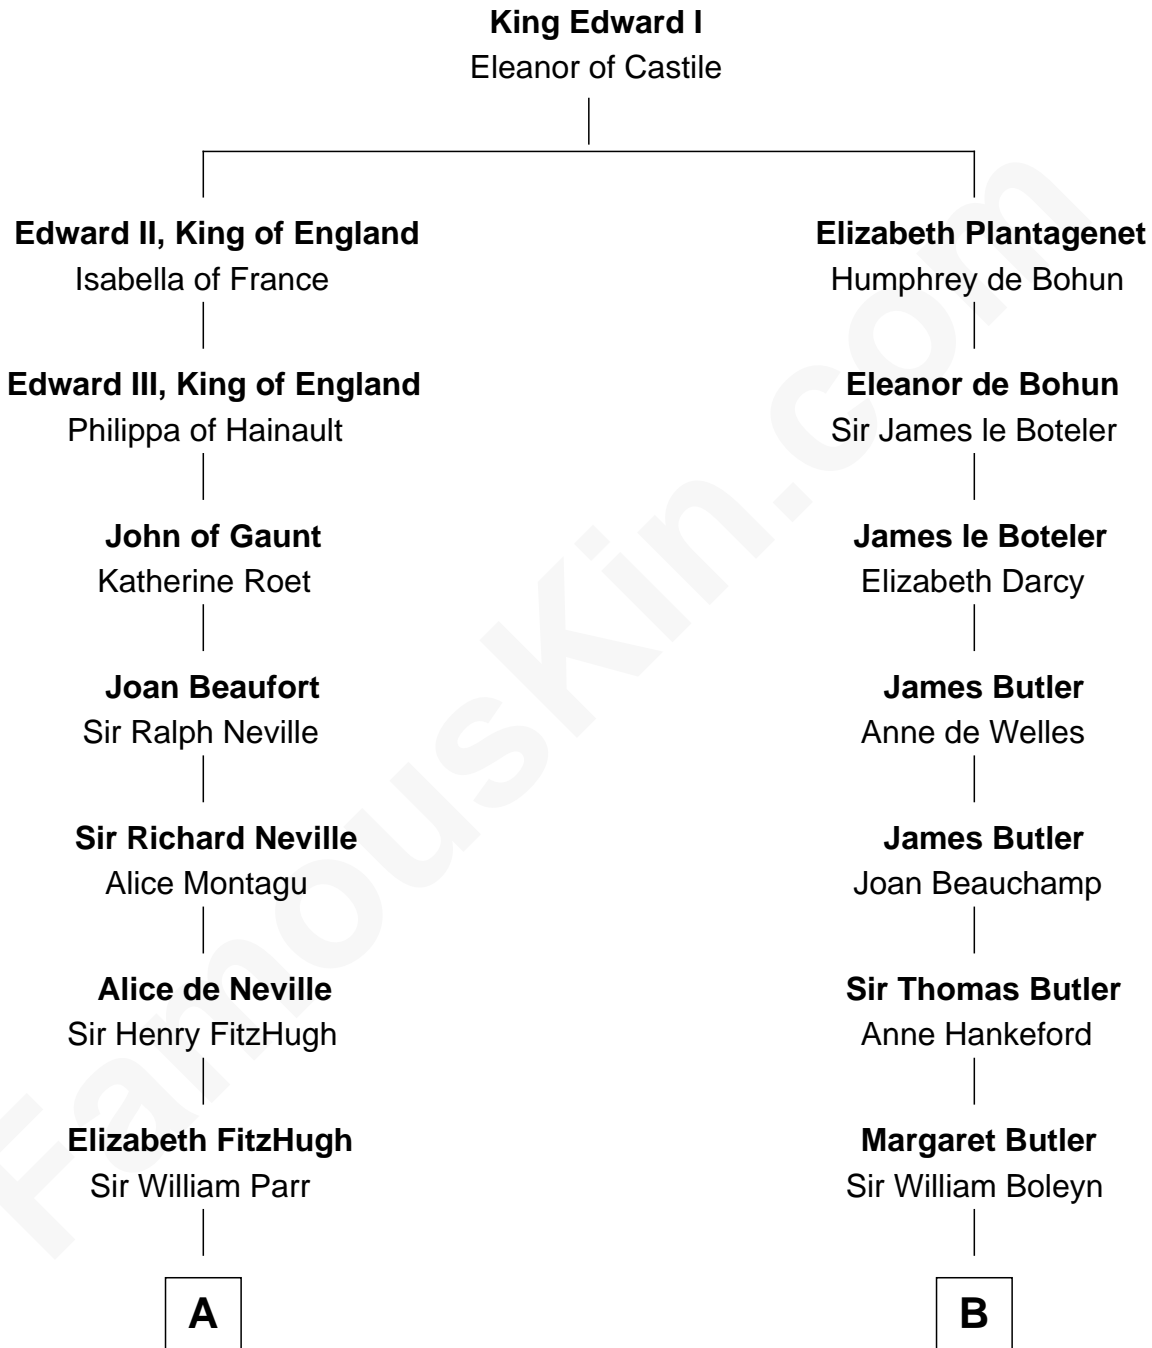

FamousKin.com Relationship Chart of

Catherine Parr

6th Wife of King Henry VIII

8th cousin of

Anne Boleyn

2nd Wife of King Henry VIII

FamousKin.com