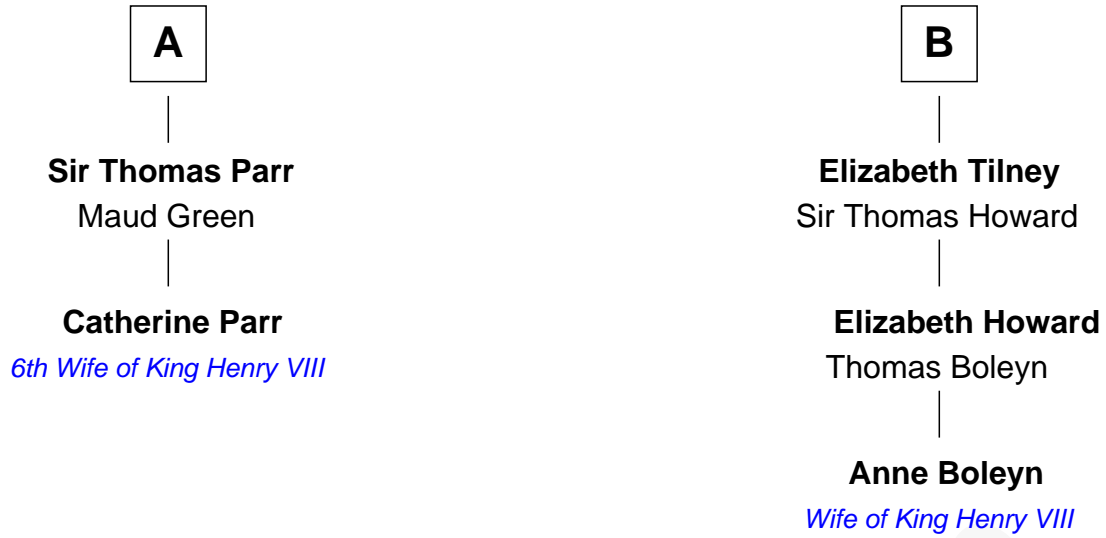

FamousKin.com Relationship Chart of

Catherine Parr

6th Wife of King Henry VIII

8th cousin 1 time removed of

Anne Boleyn

2nd Wife of King Henry VIII

William de Odingsells

Ela FitzWalter

Sir William FitzHugh

Margery Willoughby

Sir Henry FitzHugh

Alice de Neville

Elizabeth FitzHugh

Sir William Parr

A

Ida de Odingsells

Sir Roger de Herdeburgh

Ela Herdeburgh

Sir William de Boteler

Ankaret le Boteler

John le Strange

Eleanor le Strange

Sir Reynold de Grey

Ida Grey

John Cokayne

Elizabeth Cokayne

Sir Laurence Cheney

Elizabeth Cheney

Sir Frederick Tilney

B

FamousKin.com