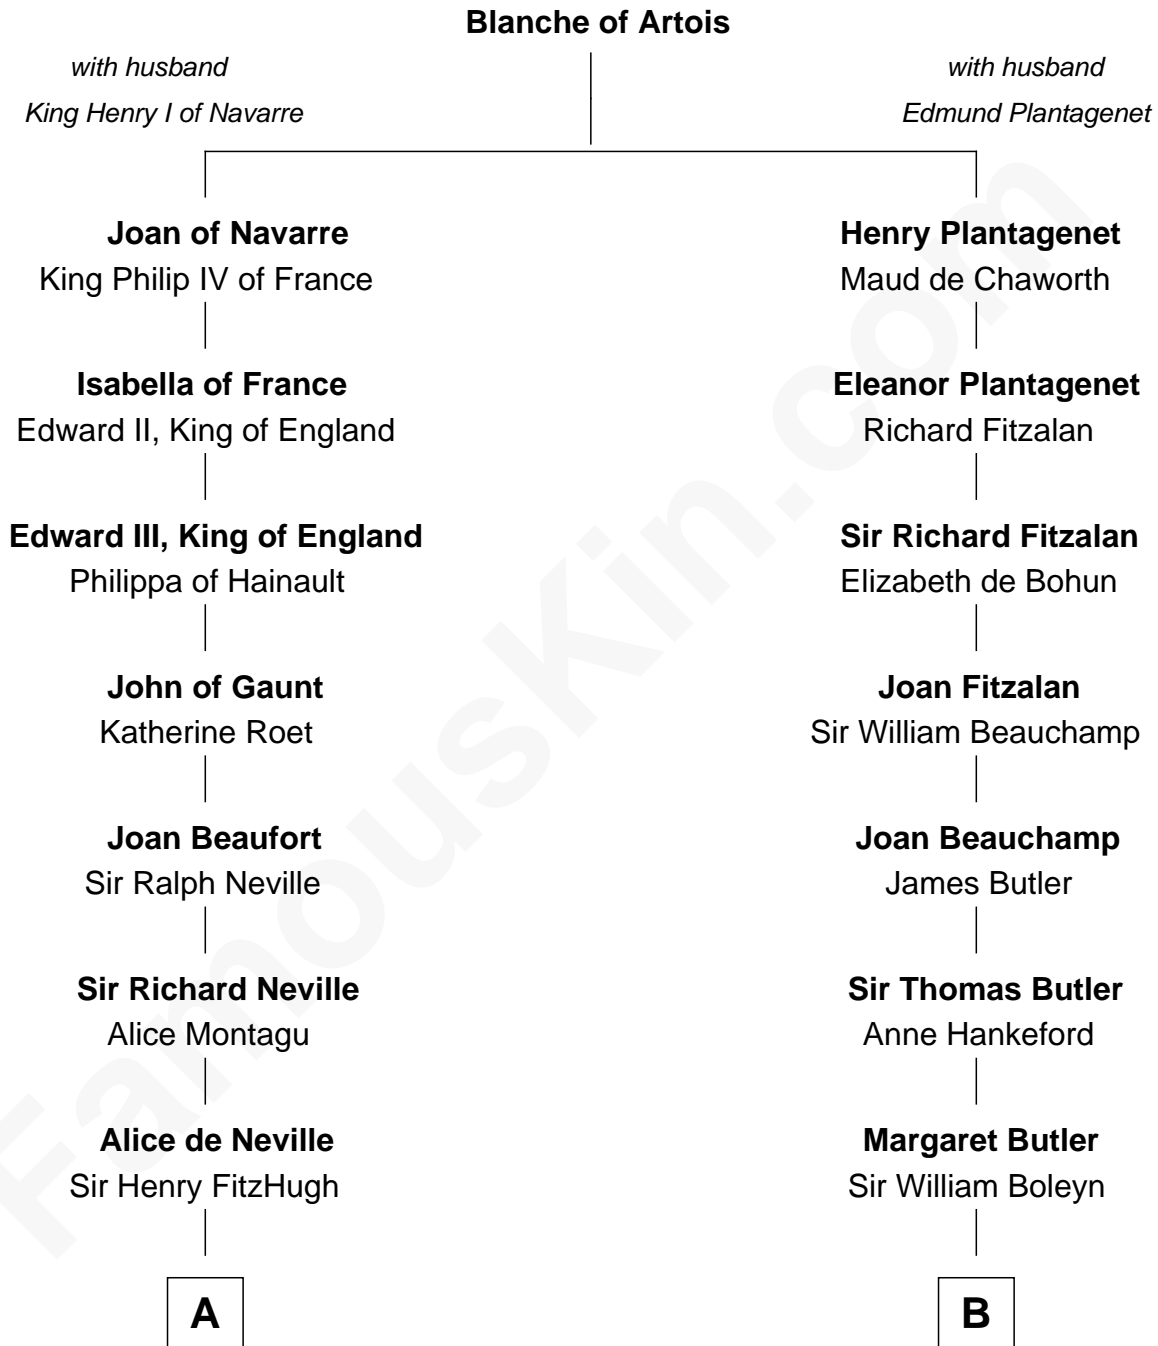

FamousKin.com Relationship Chart of

Catherine Parr

6th Wife of King Henry VIII

8th cousin 1 time removed of

Anne Boleyn

2nd Wife of King Henry VIII

FamousKin.com