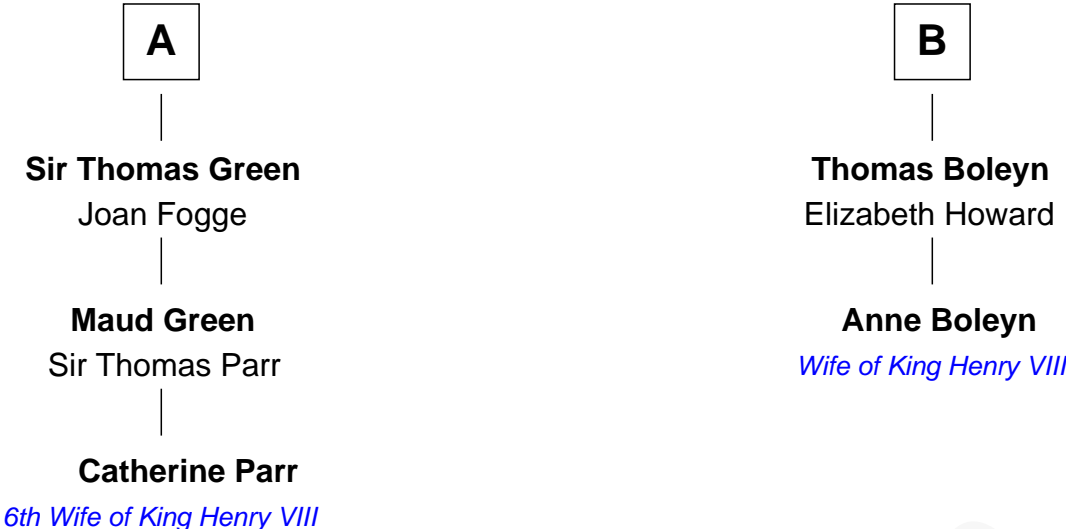

FamousKin.com

Relationship Chart of

Catherine Parr

6th Wife of King Henry VIII

8th cousin 1 time removed of

Anne Boleyn

2nd Wife of King Henry VIII

FamousKin.com