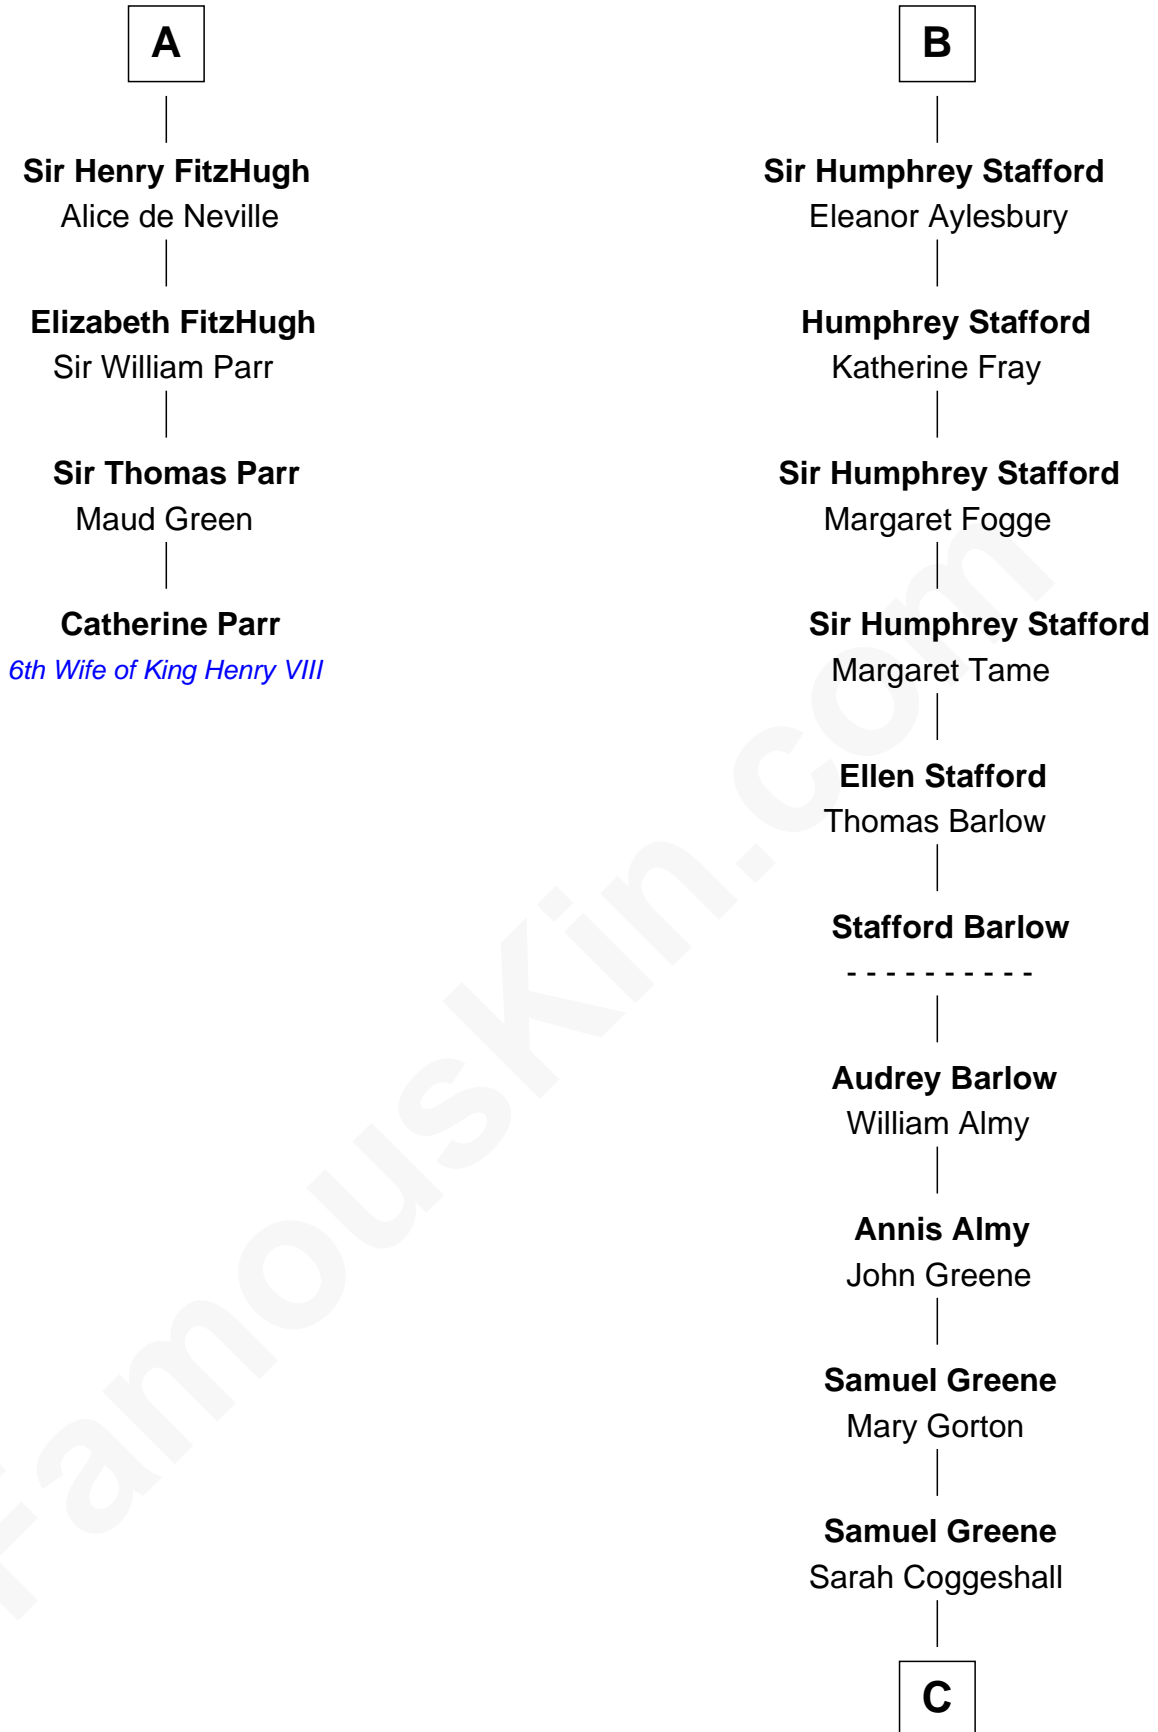

FamousKin.com Relationship Chart of

Catherine Parr

6th Wife of King Henry VIII

10th cousin 9 times removed of

Samuel Ward King

15th Governor of Rhode Island

Sir Roger de Somery

Nichole d'Aubenev

C

—
Mercy Green

John Walton

—
Welthian Walton

William Borden King

—
Samuel Ward King

15th Governor of Rhode Island

FamousKin.com