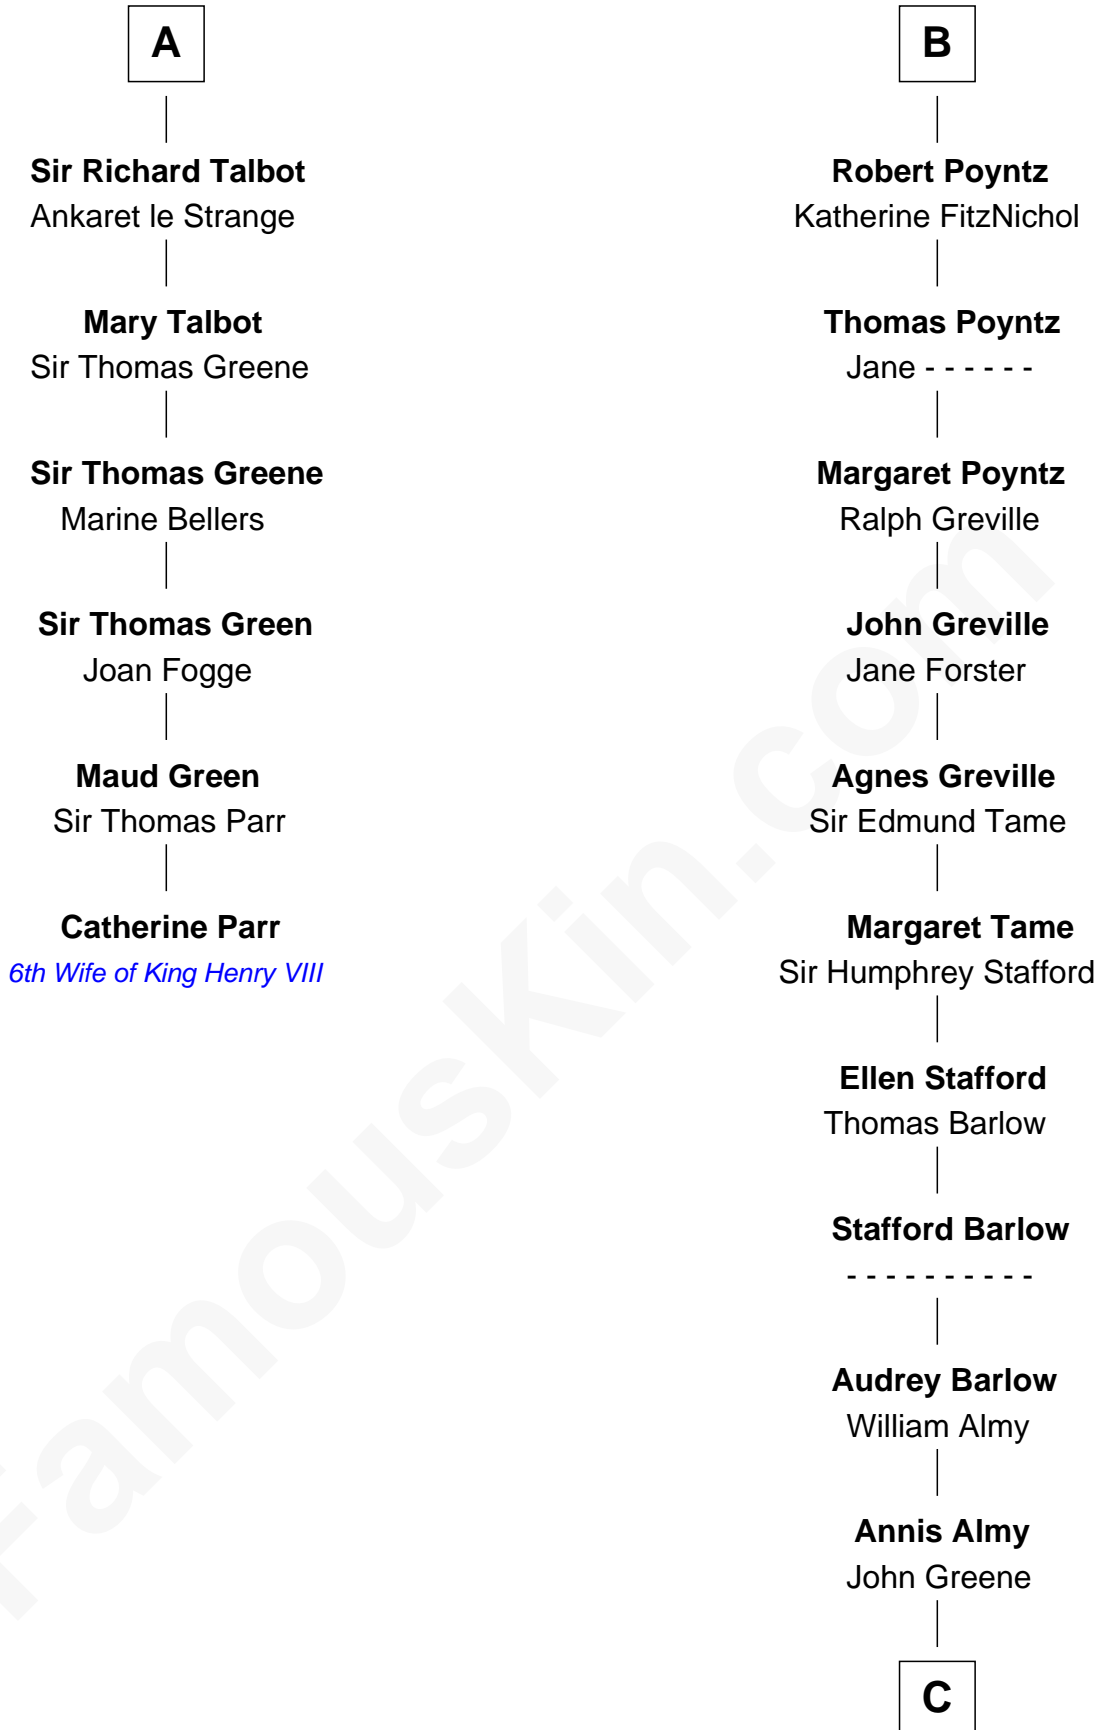

FamousKin.com Relationship Chart of

Catherine Parr

6th Wife of King Henry VIII

12th cousin 9 times removed of

Samuel Ward King

15th Governor of Rhode Island

C

Samuel Greene

Mary Gorton

Samuel Greene

Sarah Coggeshall

Mercy Green

John Walton

Welthian Walton

William Borden King

Samuel Ward King