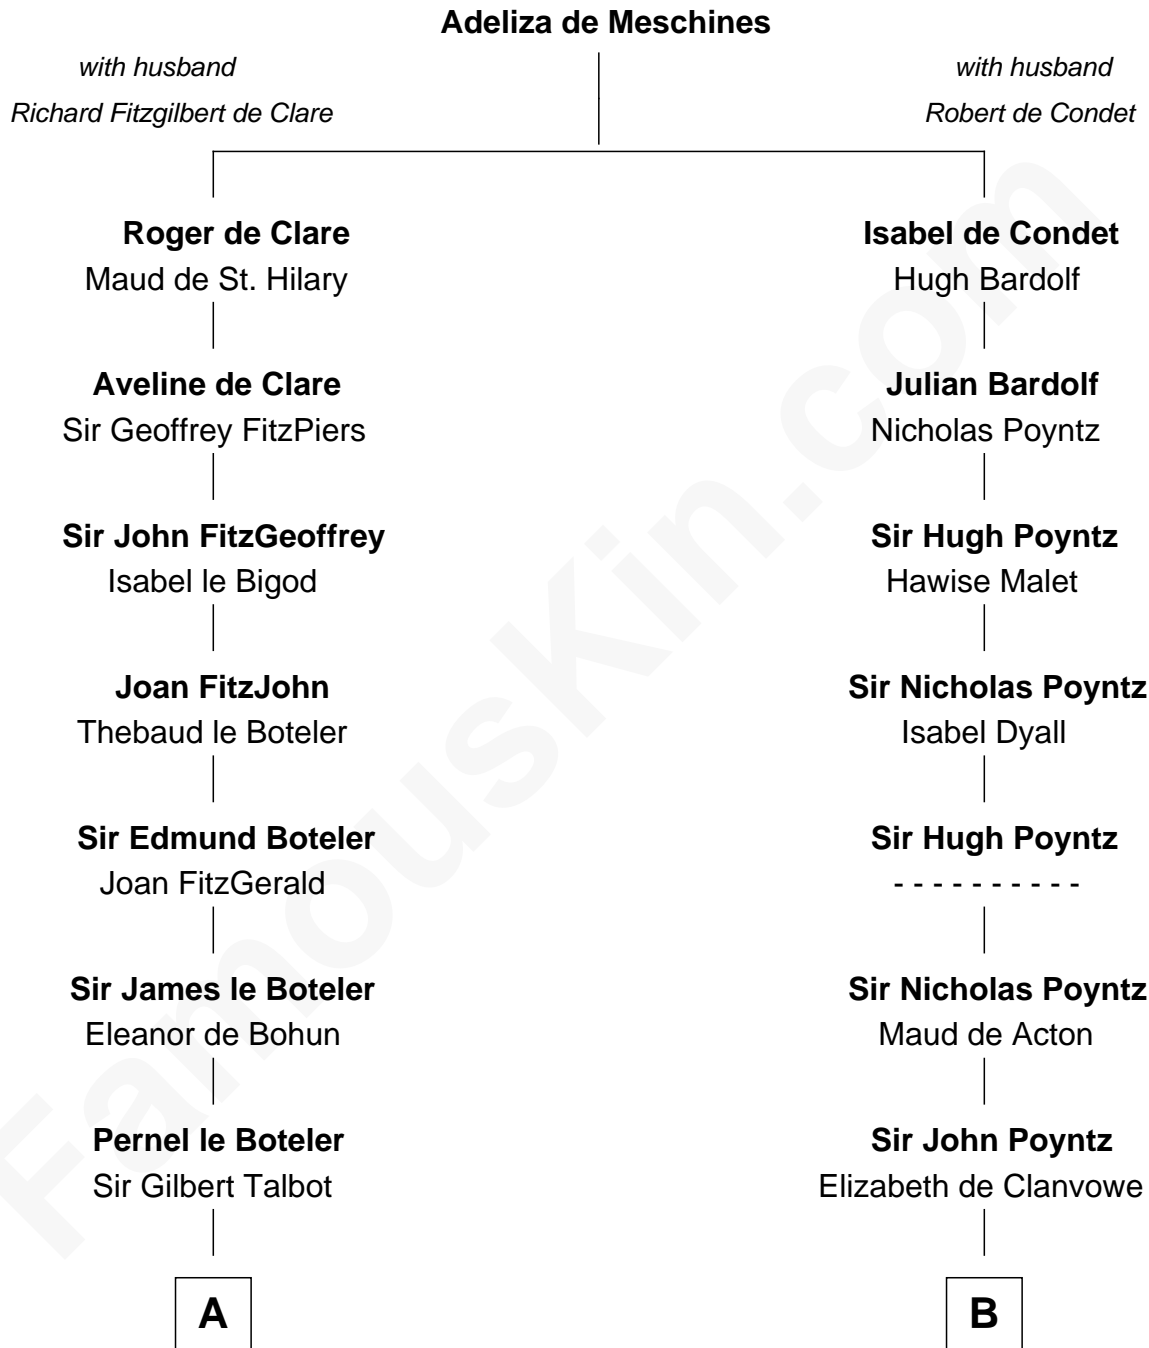

FamousKin.com Relationship Chart of

Catherine Parr

6th Wife of King Henry VIII

12th cousin 9 times removed of

Samuel Ward King

15th Governor of Rhode Island

C

Samuel Greene

Mary Gorton

Samuel Greene

Sarah Coggeshall

Mercy Green

John Walton

Welthian Walton

William Borden King

Samuel Ward King