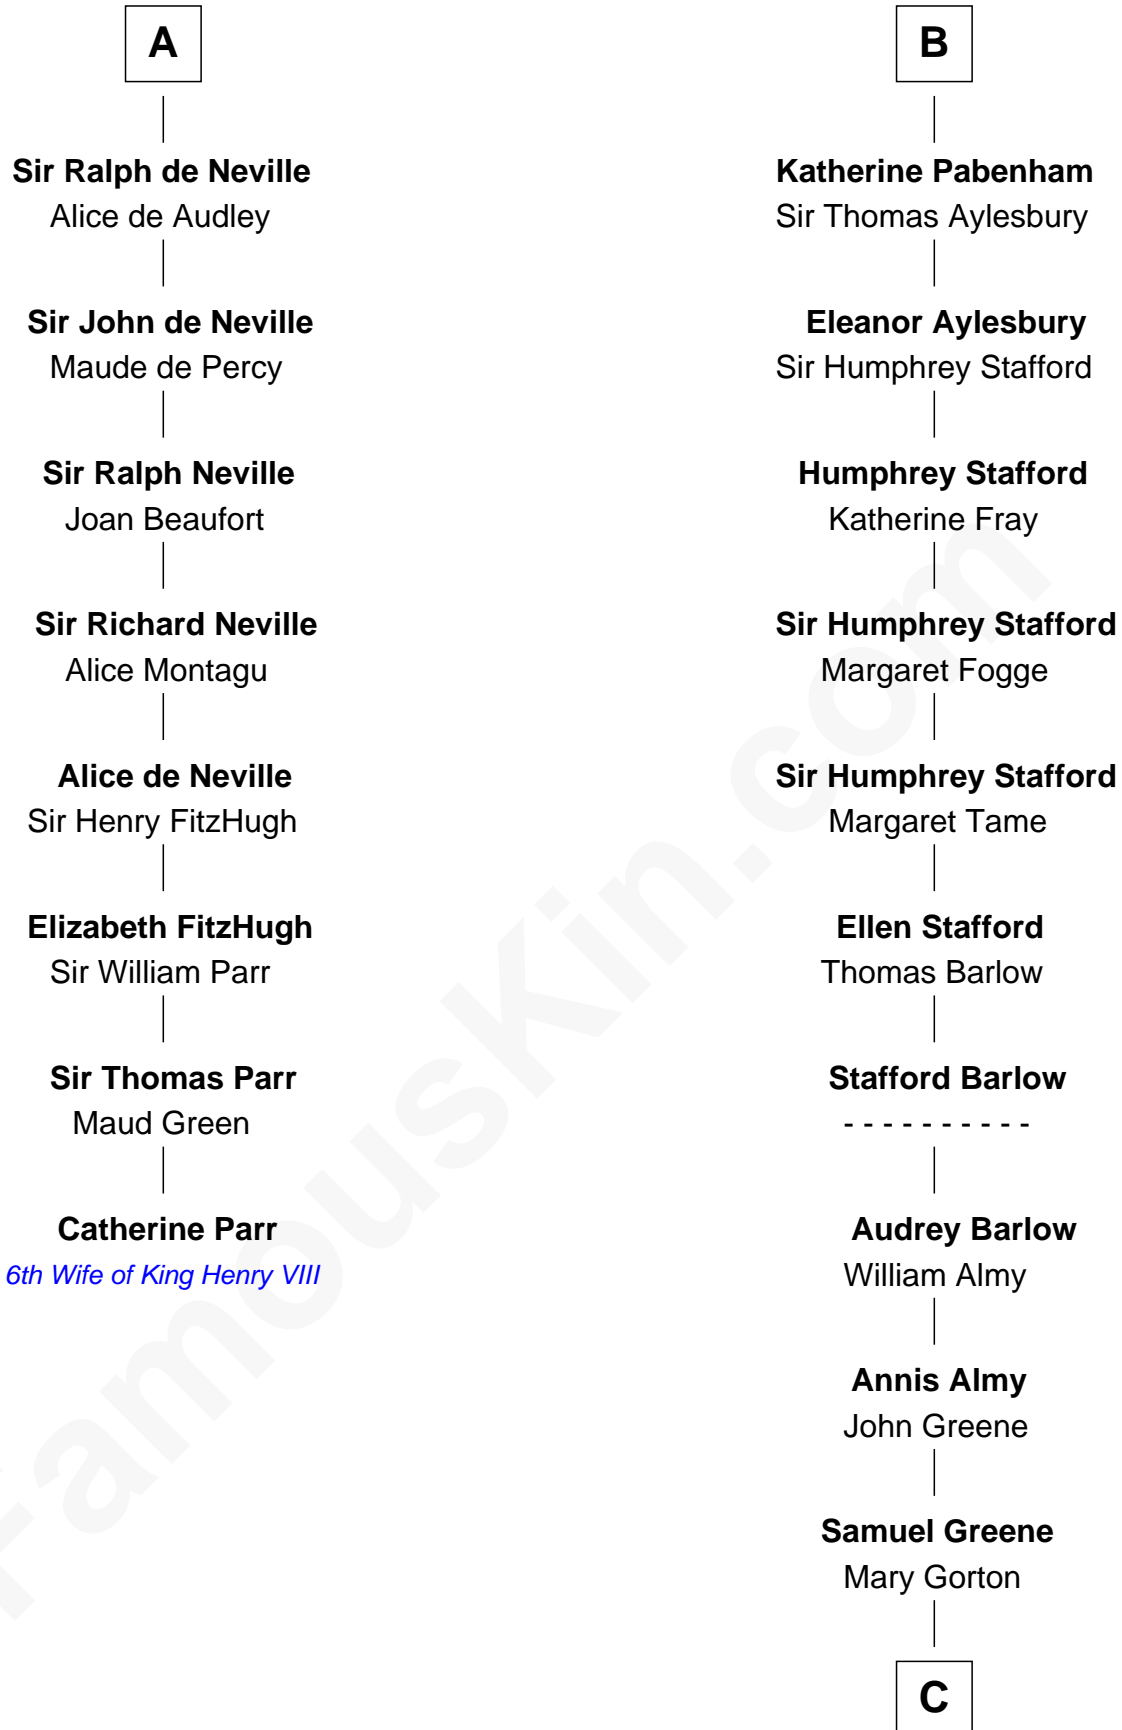

FamousKin.com Relationship Chart of

Catherine Parr

6th Wife of King Henry VIII

14th cousin 6 times removed of

Samuel Ward King

15th Governor of Rhode Island

William I de Lancaster

Gundred de Warenne

C

—
Samuel Greene
Sarah Coggeshall

—
Mercy Green
John Walton

—
Welthian Walton
William Borden King

—
Samuel Ward King
15th Governor of Rhode Island

FamousKin.com