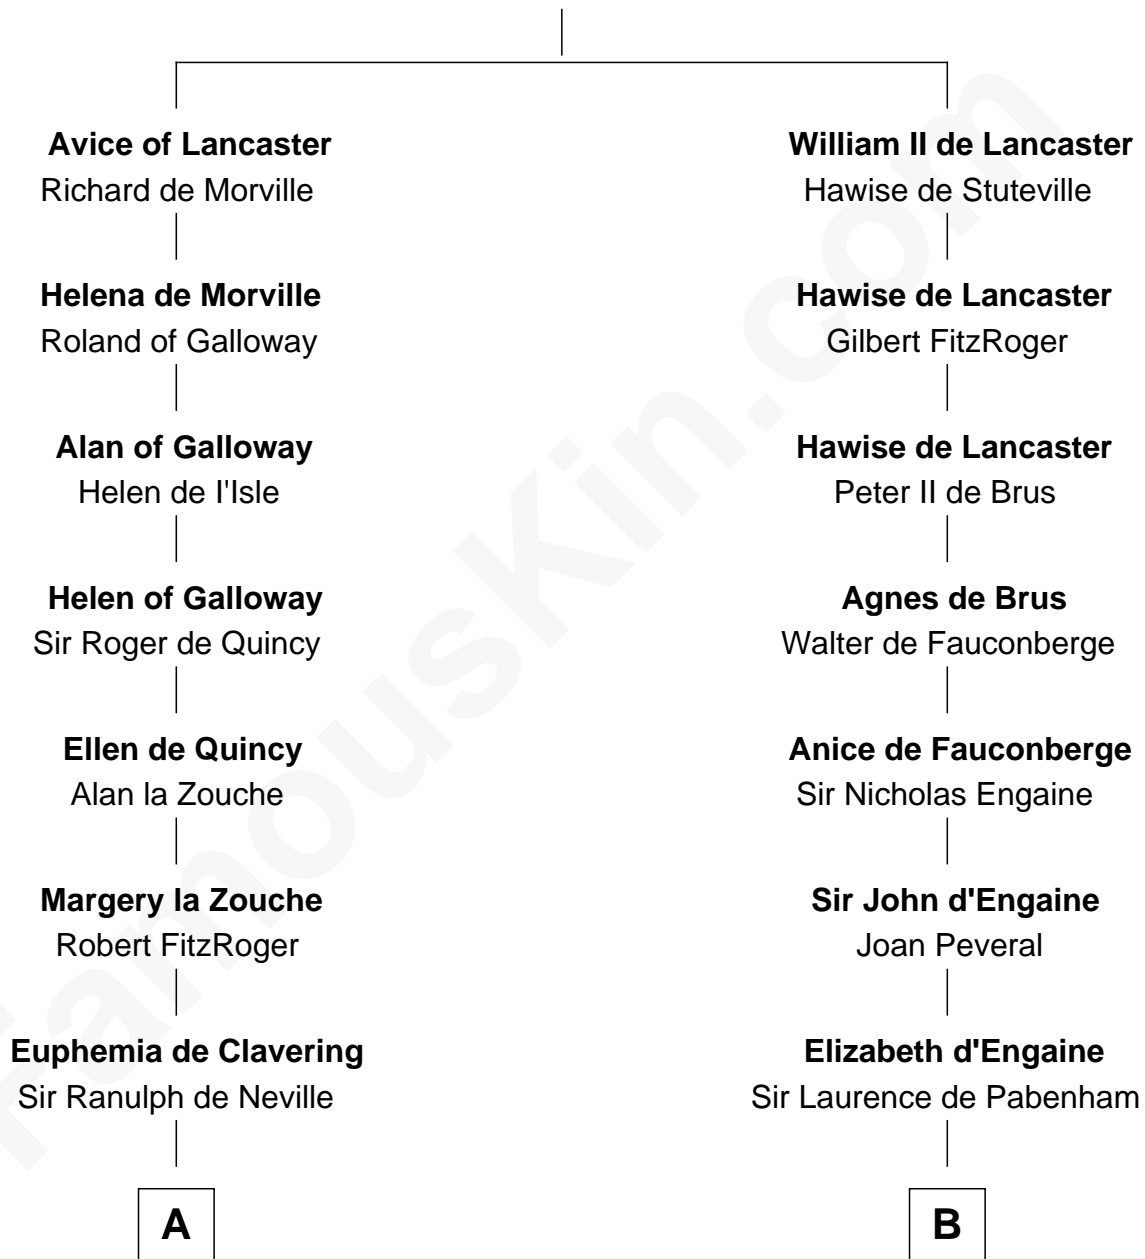

FamousKin.com Relationship Chart of

Catherine Parr

6th Wife of King Henry VIII

14th cousin 6 times removed of

Samuel Ward King

15th Governor of Rhode Island

William I de Lancaster

Gundred de Warenne

C

—
Samuel Greene
Sarah Coggeshall

—
Mercy Green
John Walton

—
Welthian Walton
William Borden King

—
Samuel Ward King
15th Governor of Rhode Island

FamousKin.com