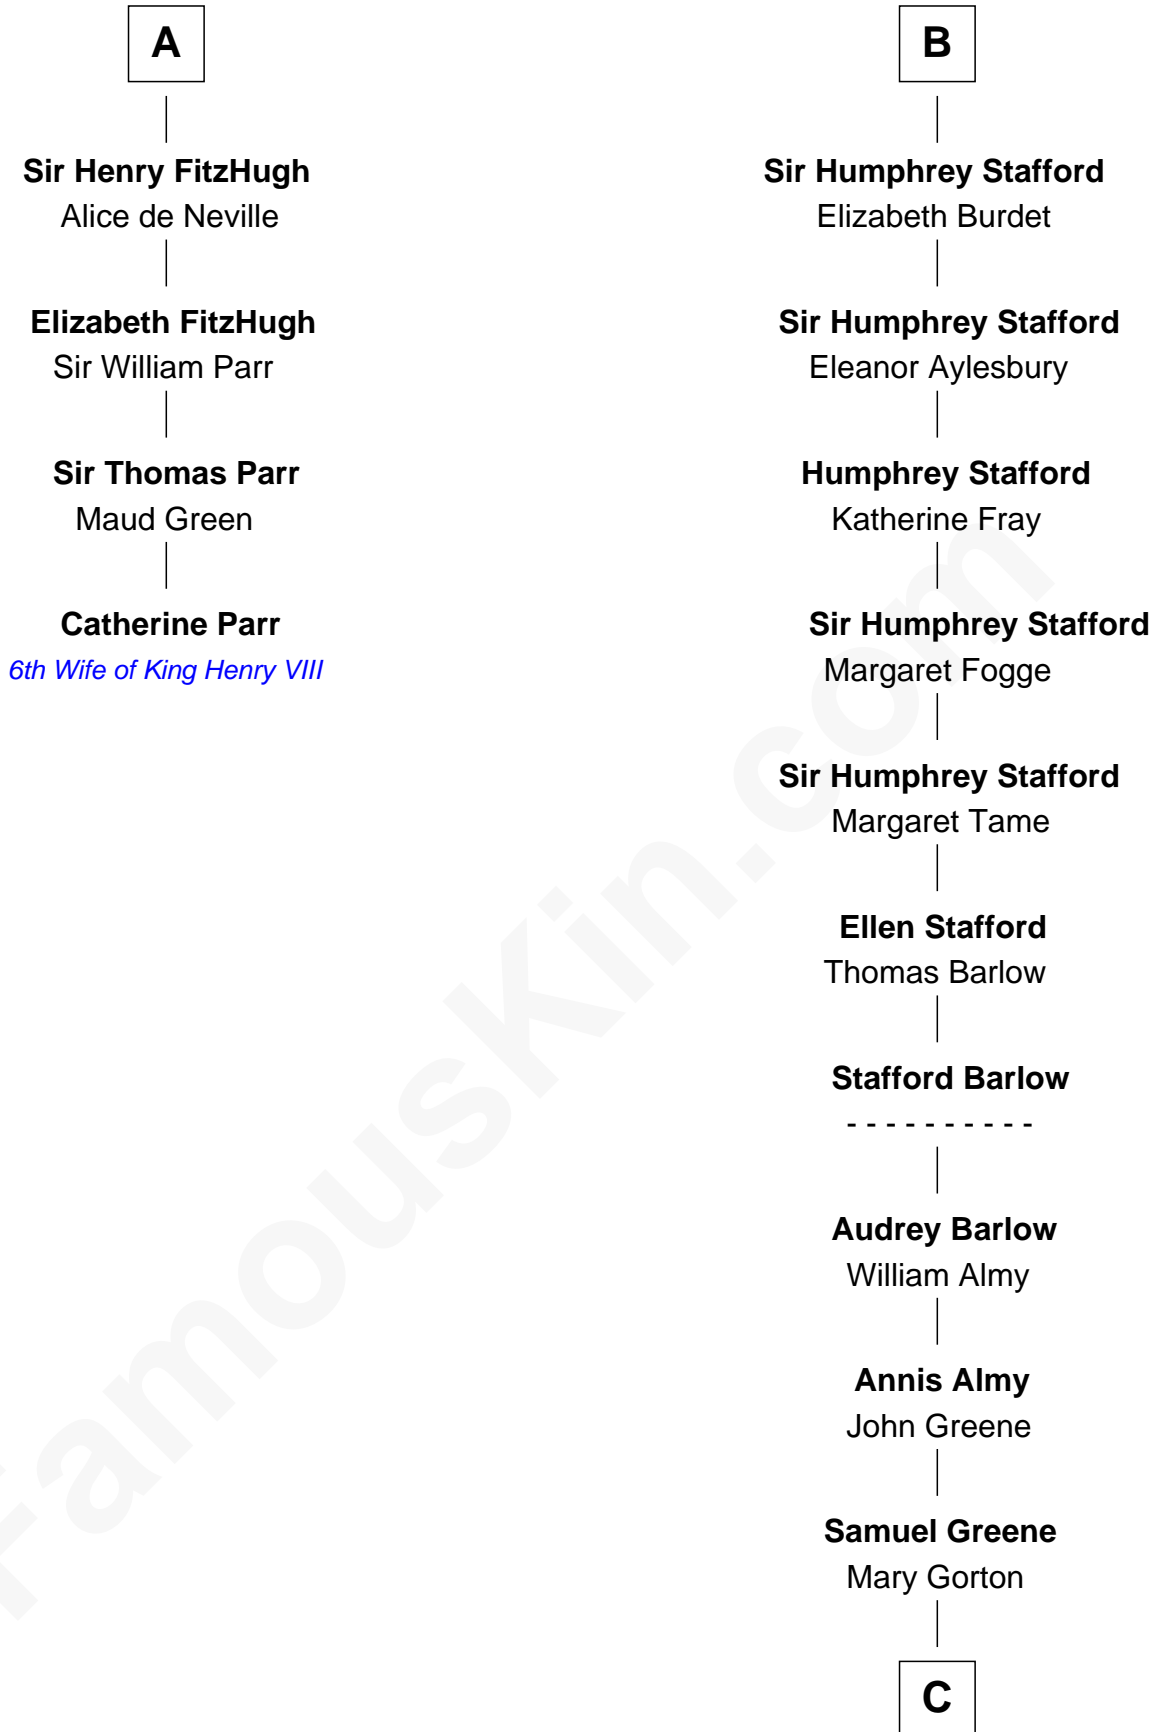

FamousKin.com Relationship Chart of

Catherine Parr

6th Wife of King Henry VIII

10th cousin 10 times removed of

Samuel Ward King

15th Governor of Rhode Island

Sir William Longespee

Ela of Salisbury

C

—
Samuel Greene
Sarah Coggeshall

—
Mercy Green
John Walton

—
Welthian Walton
William Borden King

—
Samuel Ward King
15th Governor of Rhode Island

FamousKin.com