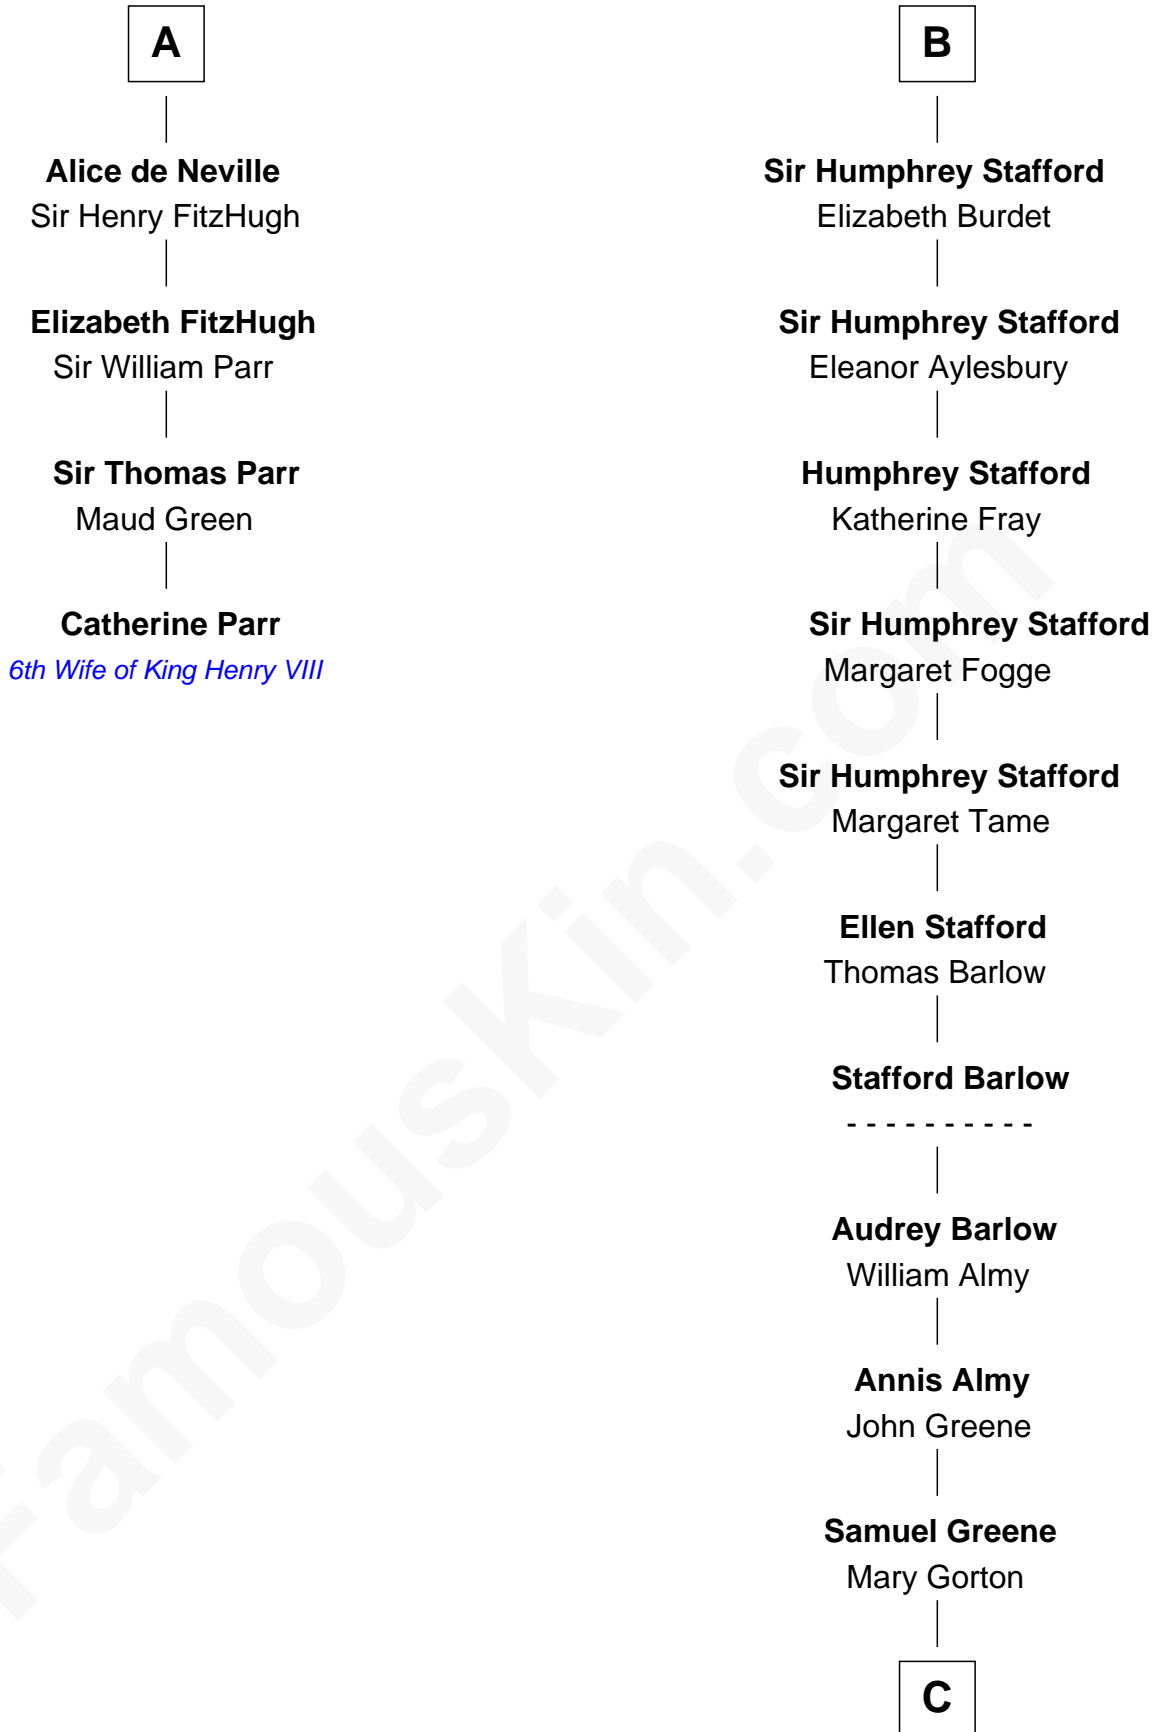

# FamousKin.com Relationship Chart of

**Catherine Parr**

*6th Wife of King Henry VIII*

10th cousin 10 times removed of

**Samuel Ward King**

*15th Governor of Rhode Island*

**C**

—  
**Samuel Greene**  
Sarah Coggeshall

—  
**Mercy Green**  
John Walton

—  
**Welthian Walton**  
William Borden King

—  
**Samuel Ward King**  
*15th Governor of Rhode Island*

FamousKin.com