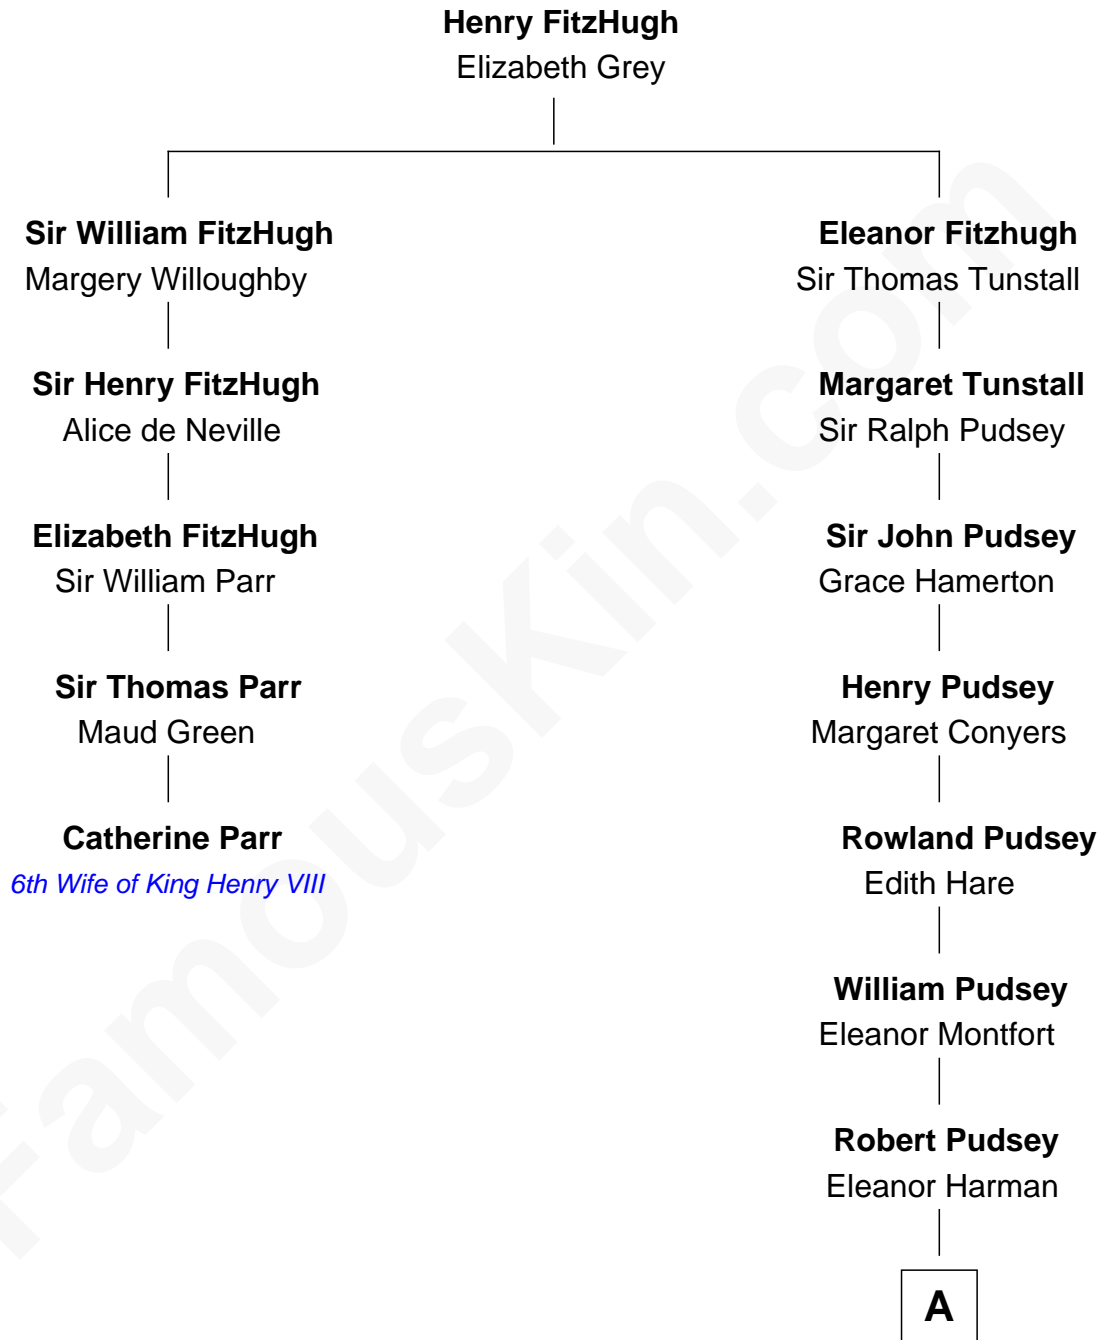

# FamousKin.com Relationship Chart of

**Catherine Parr**

*6th Wife of King Henry VIII*

4th cousin 9 times removed of

**Francis Lightfoot Lee**

*Signer of the Declaration of Independence*

**A**

**George Pudsey**

Matilda Cotton

**Dorothy Pudsey**

Gawen Grosvenor

**Winifred Grosvenor**

Thomas Corbin

**Henry Corbin**

Alice Eltonhead

**Laetitia Corbin**