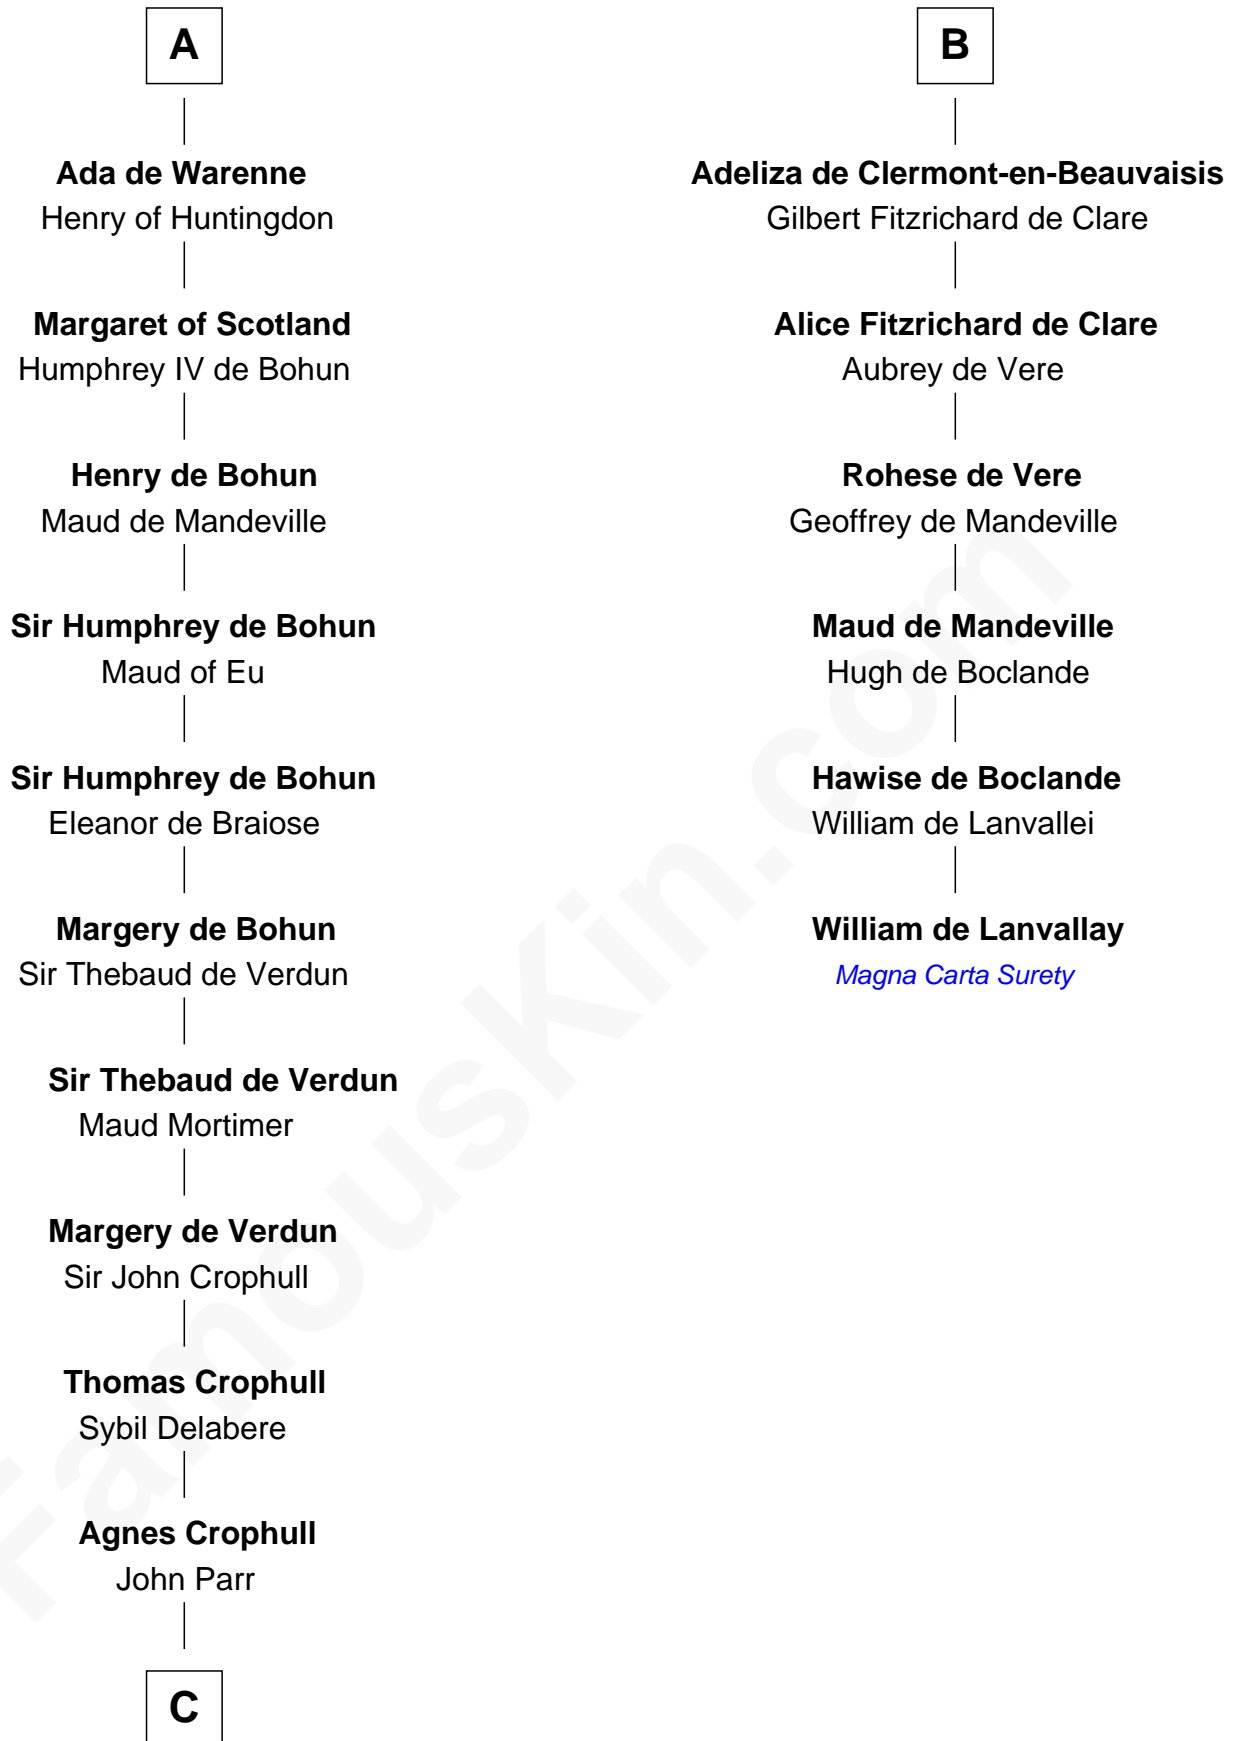

FamousKin.com Relationship Chart of

Catherine Parr

6th Wife of King Henry VIII

12th cousin 8 times removed of

William de Lanvallay

Magna Carta Surety

Dietrich of Westphalia

Reinhild - - - - -

Henry the Fowler

Gerberga of Saxony

Giselbert of Lorraine

Alberade of Lorraine

Renaud de Roucy

Giselbert de Roucy

- - - - -

Ebles of Roucy

Beatrix of Hainault

Alice de Roucy

Hildouin of Montdidier

Margaret de Roucy

Hugh de Claremont

B

C

—
Sir Thomas Parr

Alice Tunstall

—
Sir William Parr

Elizabeth FitzHugh

—
Sir Thomas Parr

Maud Green

—
Catherine Parr

6th Wife of King Henry VIII

FamousKin.com