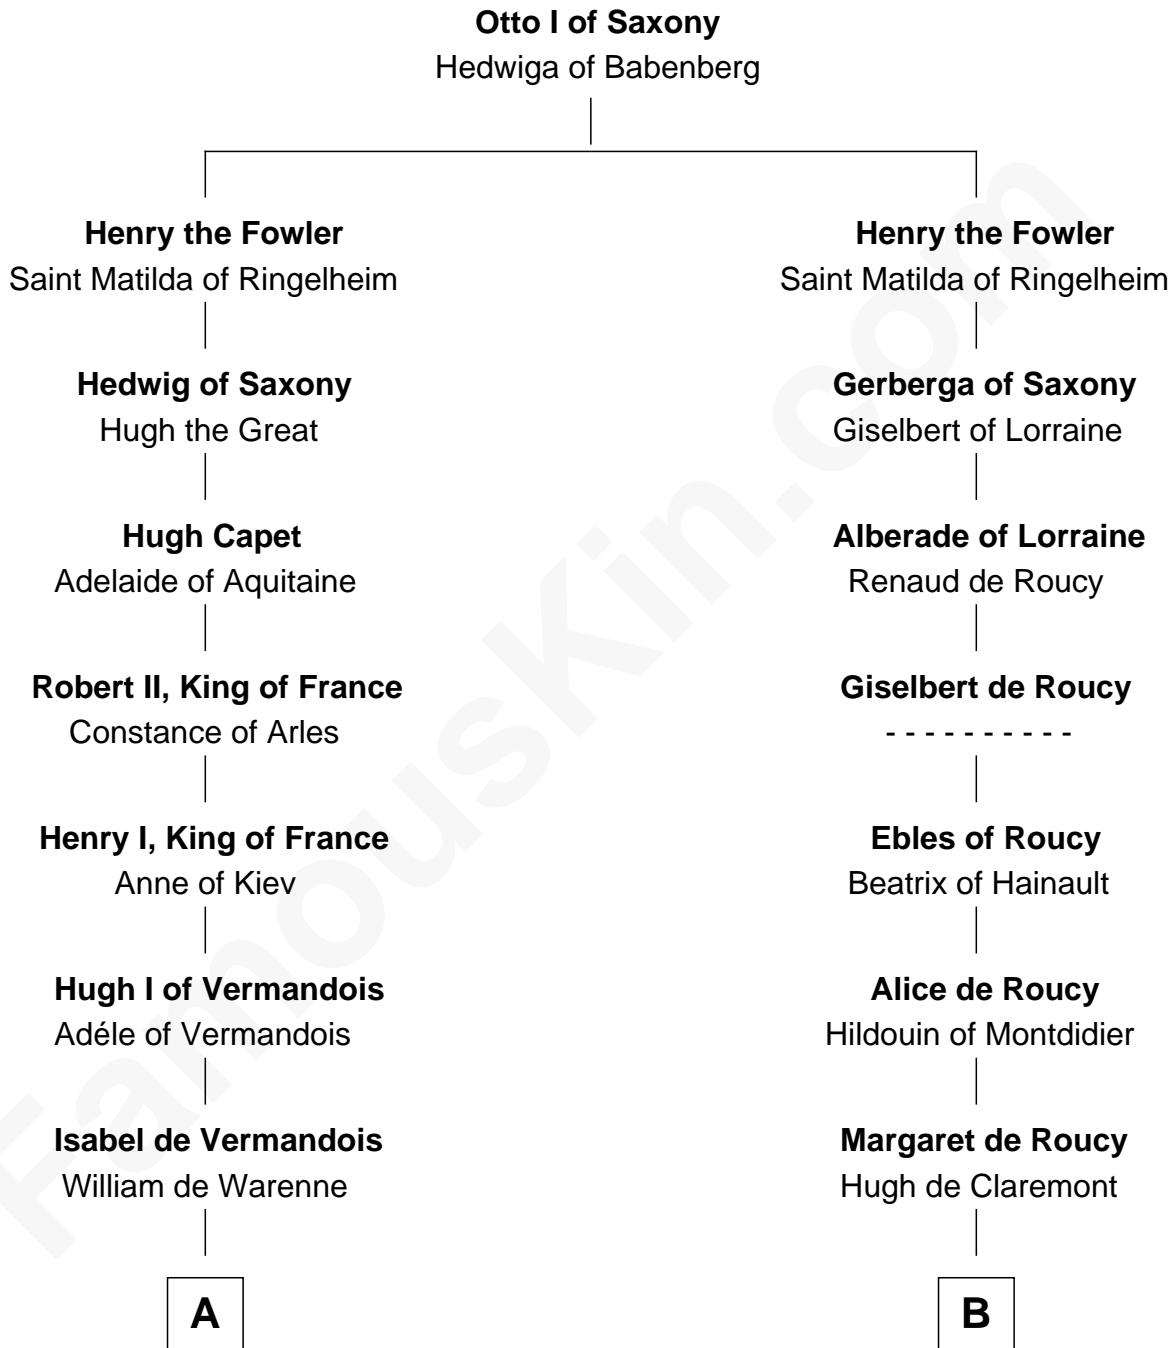

FamousKin.com Relationship Chart of

Catherine Parr

6th Wife of King Henry VIII

12th cousin 8 times removed of

William de Lanvallay

Magna Carta Surety

C

—
Sir Thomas Parr

Alice Tunstall

—
Sir William Parr

Elizabeth FitzHugh

—
Sir Thomas Parr

Maud Green

—
Catherine Parr

6th Wife of King Henry VIII

FamousKin.com