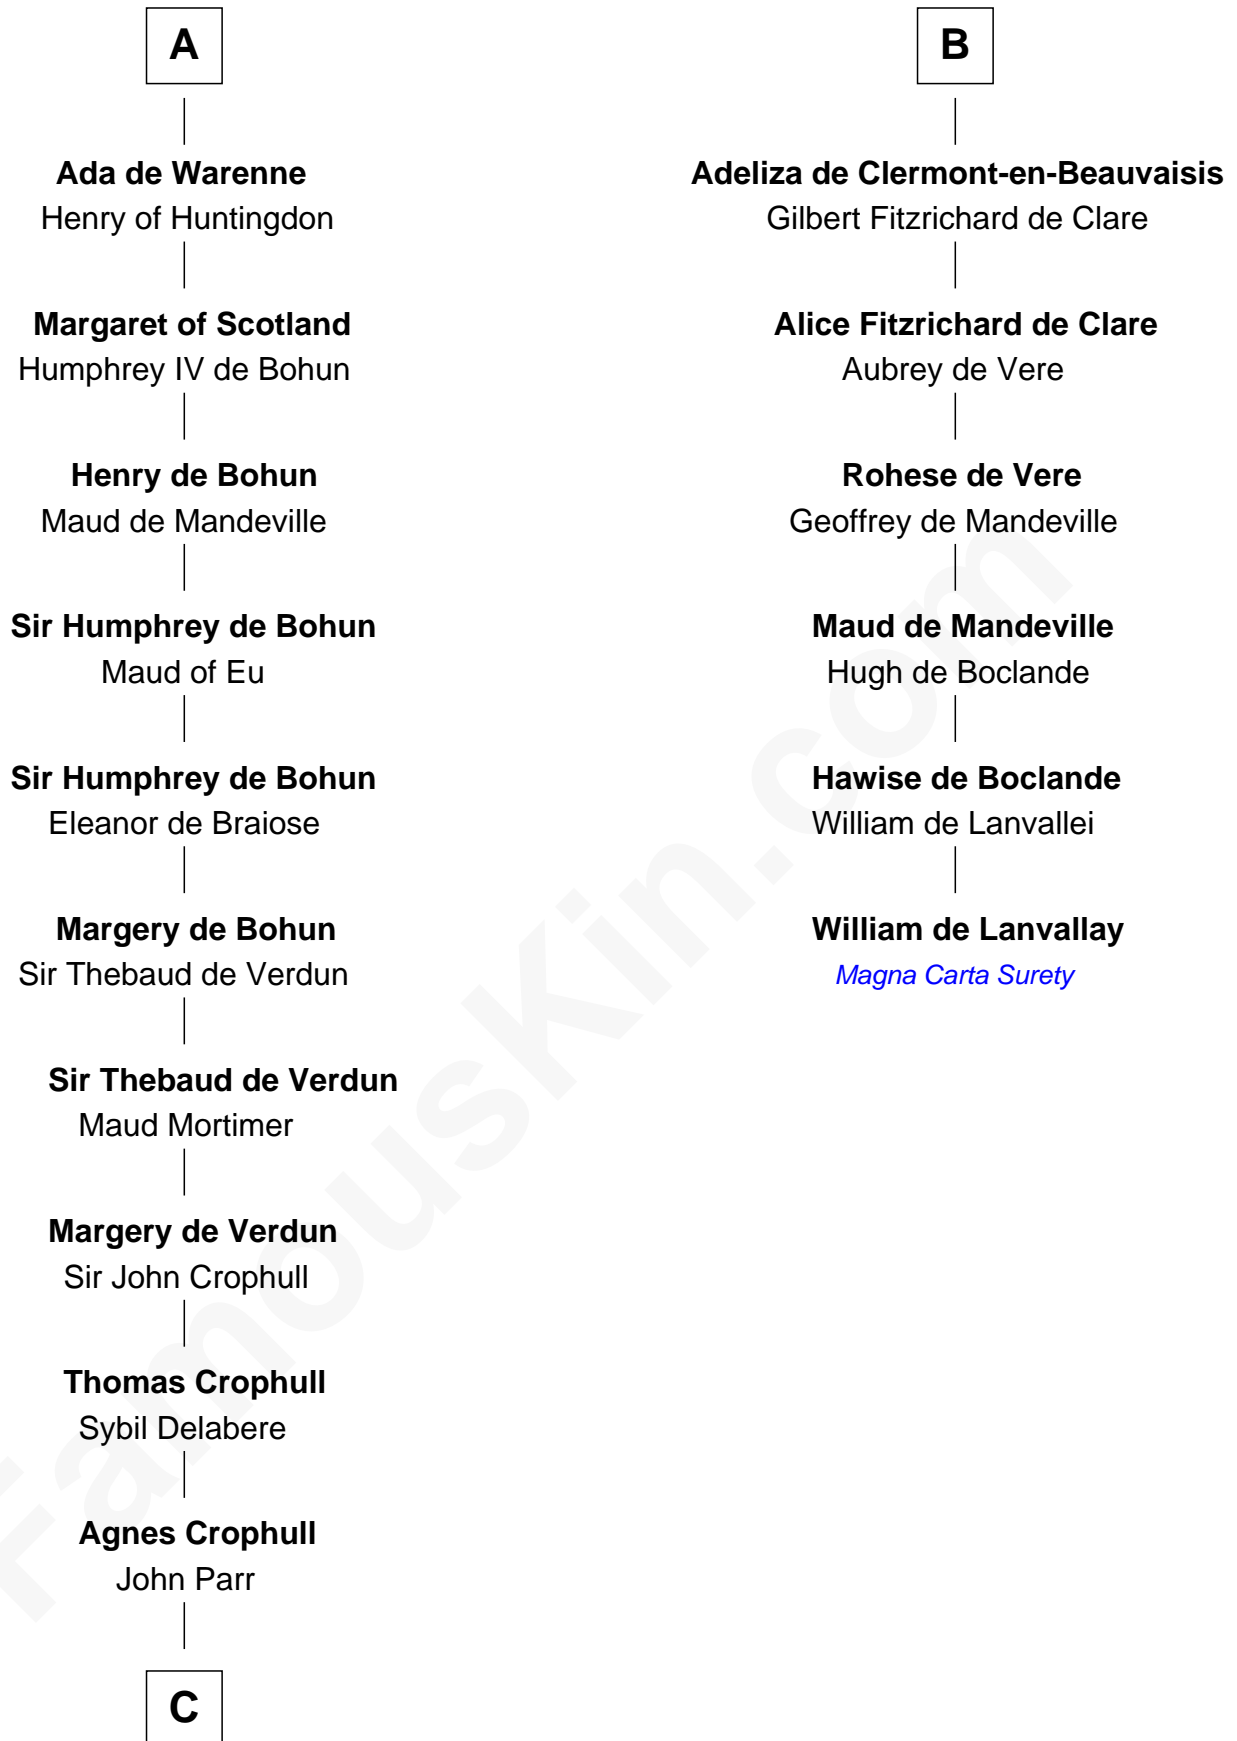

FamousKin.com Relationship Chart of

Catherine Parr

6th Wife of King Henry VIII

12th cousin 8 times removed of

William de Lanvallay

Magna Carta Surety

C

—
Sir Thomas Parr

Alice Tunstall

—
Sir William Parr

Elizabeth FitzHugh

—
Sir Thomas Parr

Maud Green

—
Catherine Parr

6th Wife of King Henry VIII

FamousKin.com