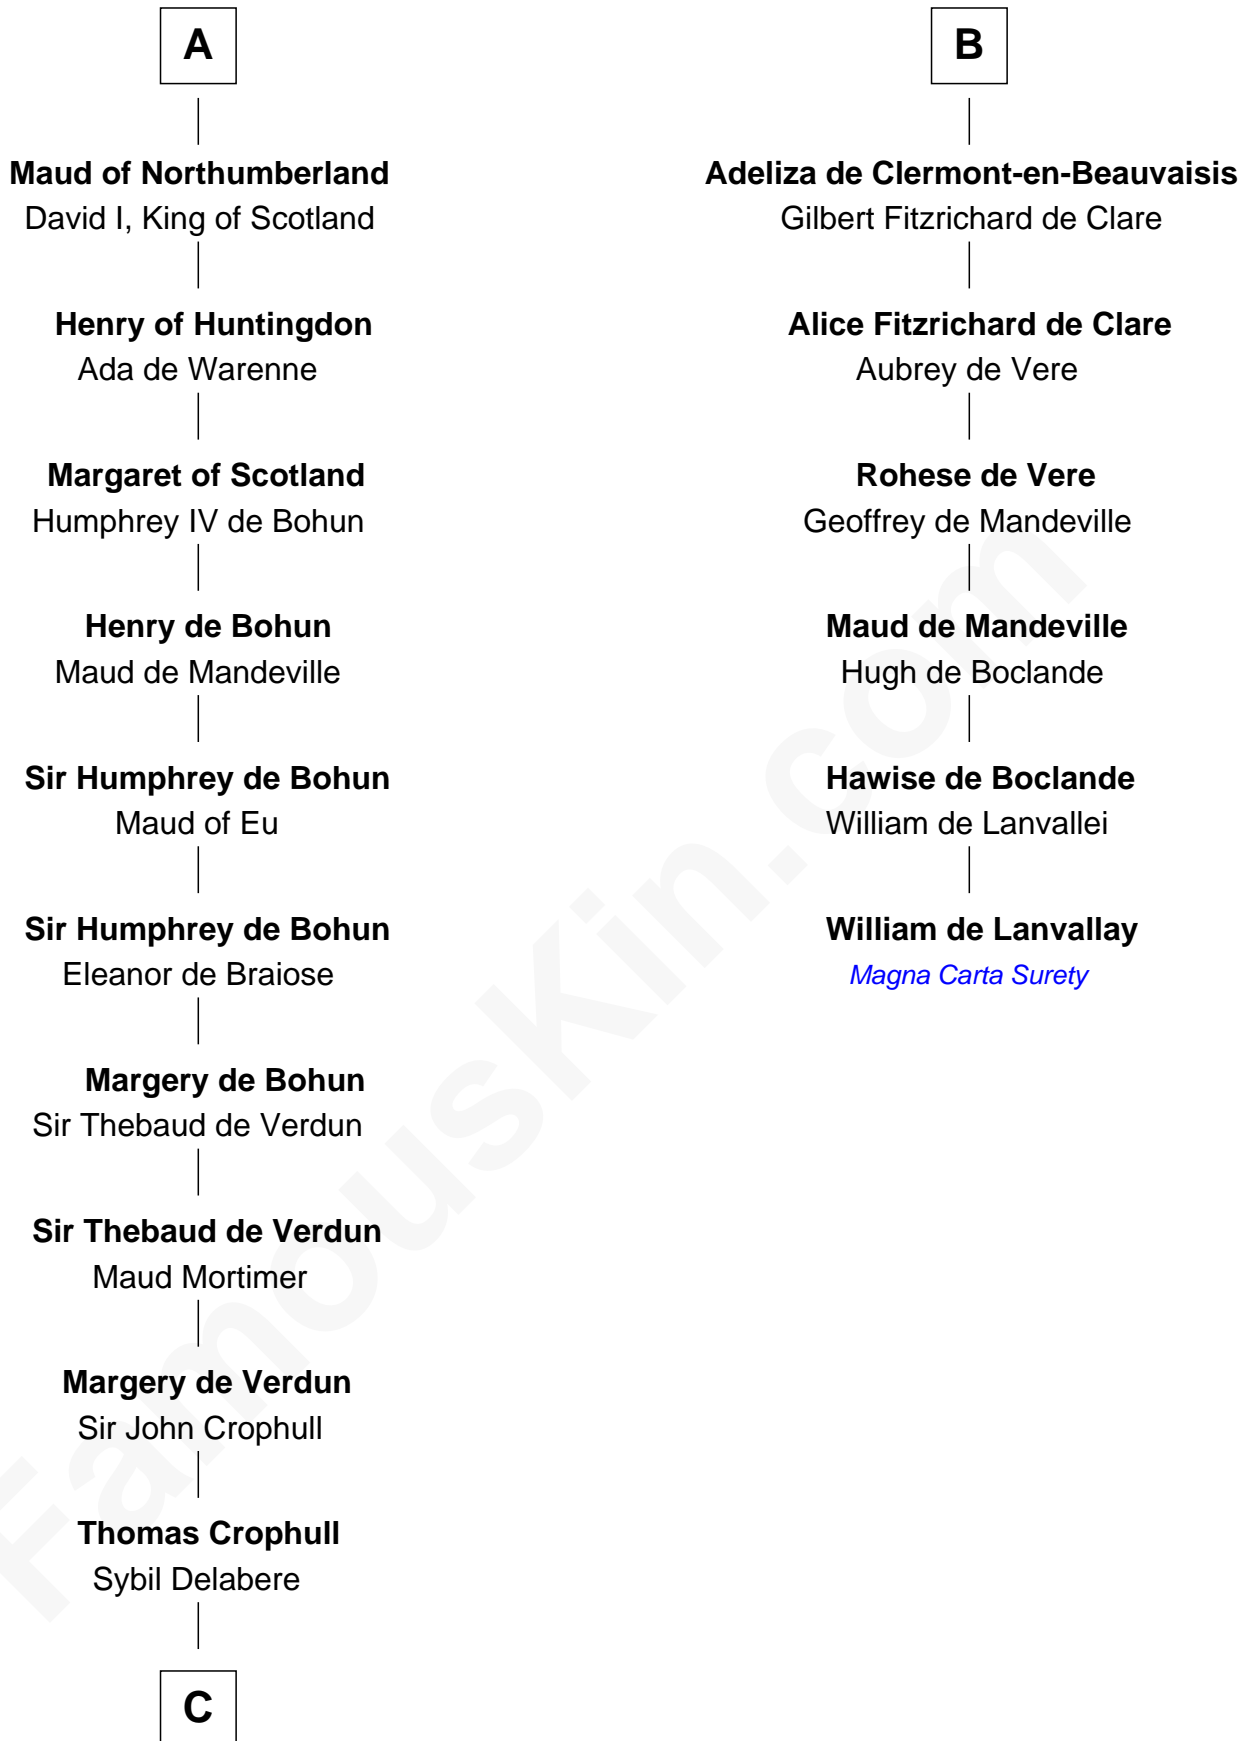

FamousKin.com Relationship Chart of

Catherine Parr

6th Wife of King Henry VIII

12th cousin 9 times removed of

William de Lanvallay

Magna Carta Surety

Conrad II of Burgundy
Ermentrude of Upper Alsace

C

—
Agnes Crophull

John Parr

—
Sir Thomas Parr

Alice Tunstall

—
Sir William Parr

Elizabeth FitzHugh

—
Sir Thomas Parr

Maud Green