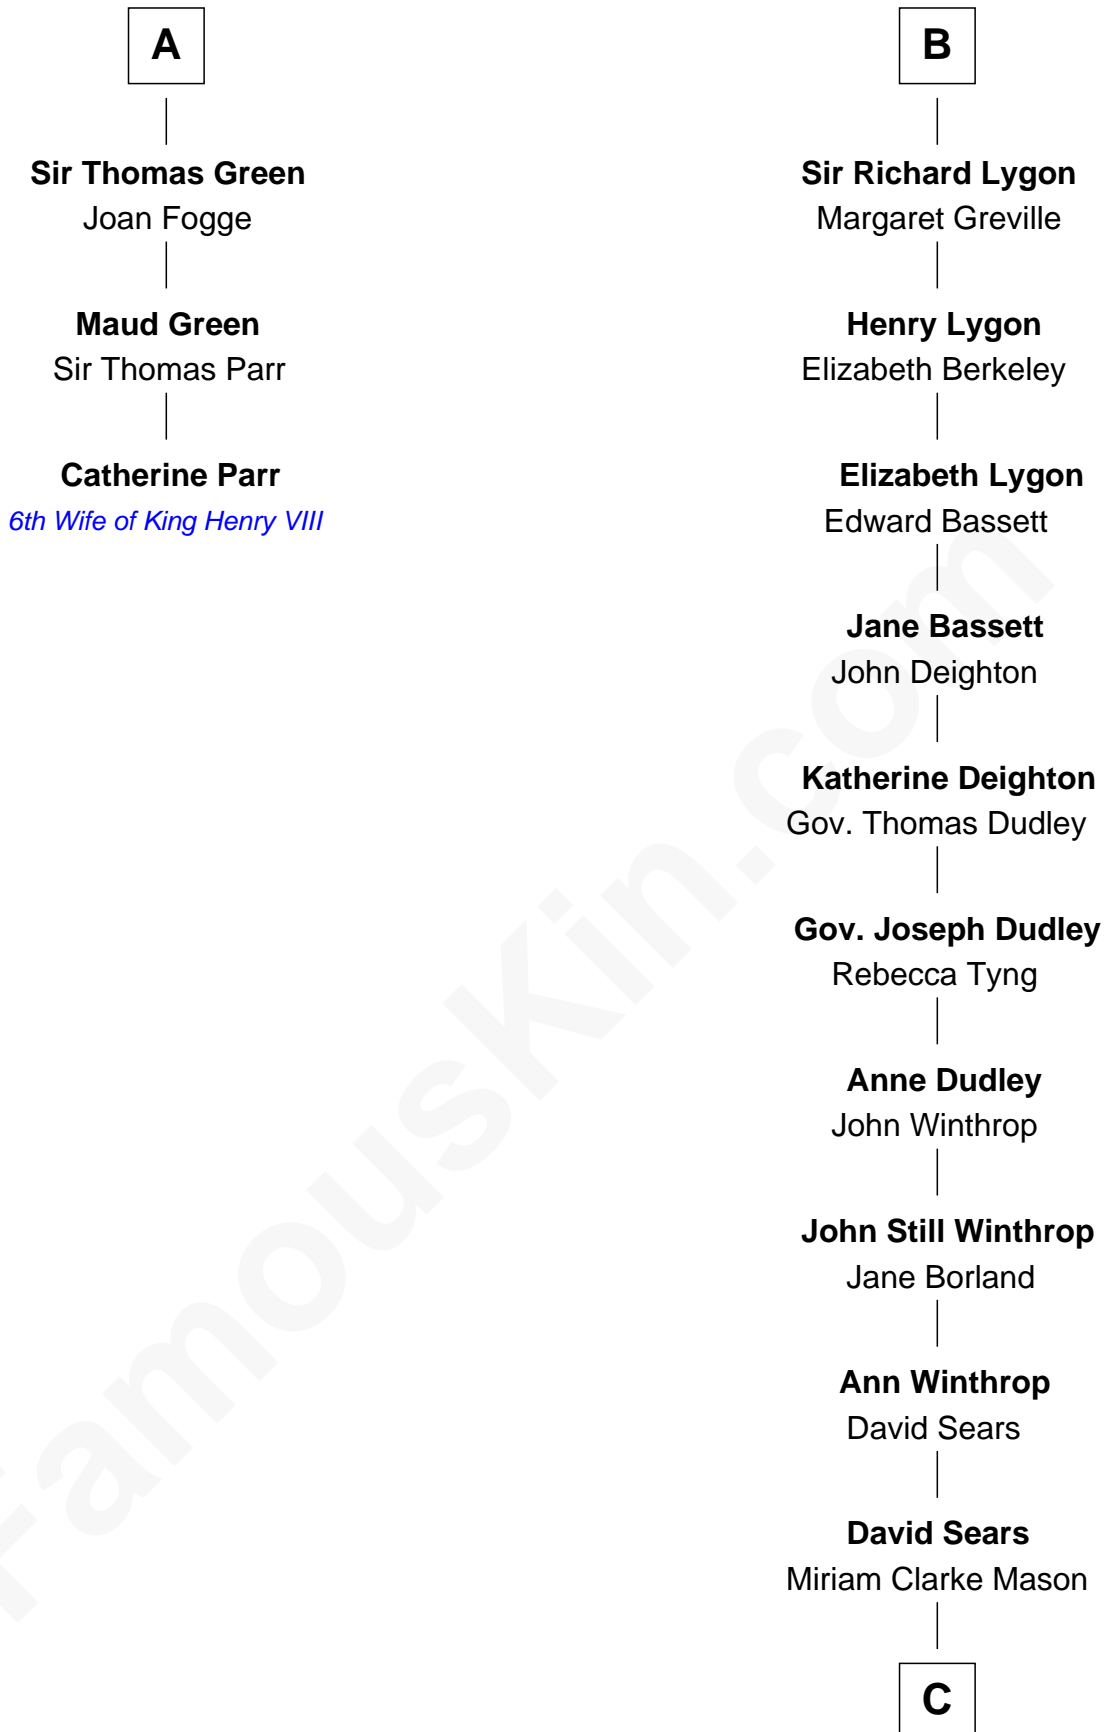

FamousKin.com Relationship Chart of

Catherine Parr

6th Wife of King Henry VIII

9th cousin 12 times removed of

John Adams Morgan

1952 Olympic Sailing Gold Medalist

C

Harriet Elizabeth Sears
George Casper Crowninshield

Frances Cadwallader Crowninshield
John Quincy Adams

Charles Francis Adams
Frances Lovering

Catherine Frances Lovering Adams
Henry Sturgis Morgan

John Adams Morgan
Olympic Gold Medalist