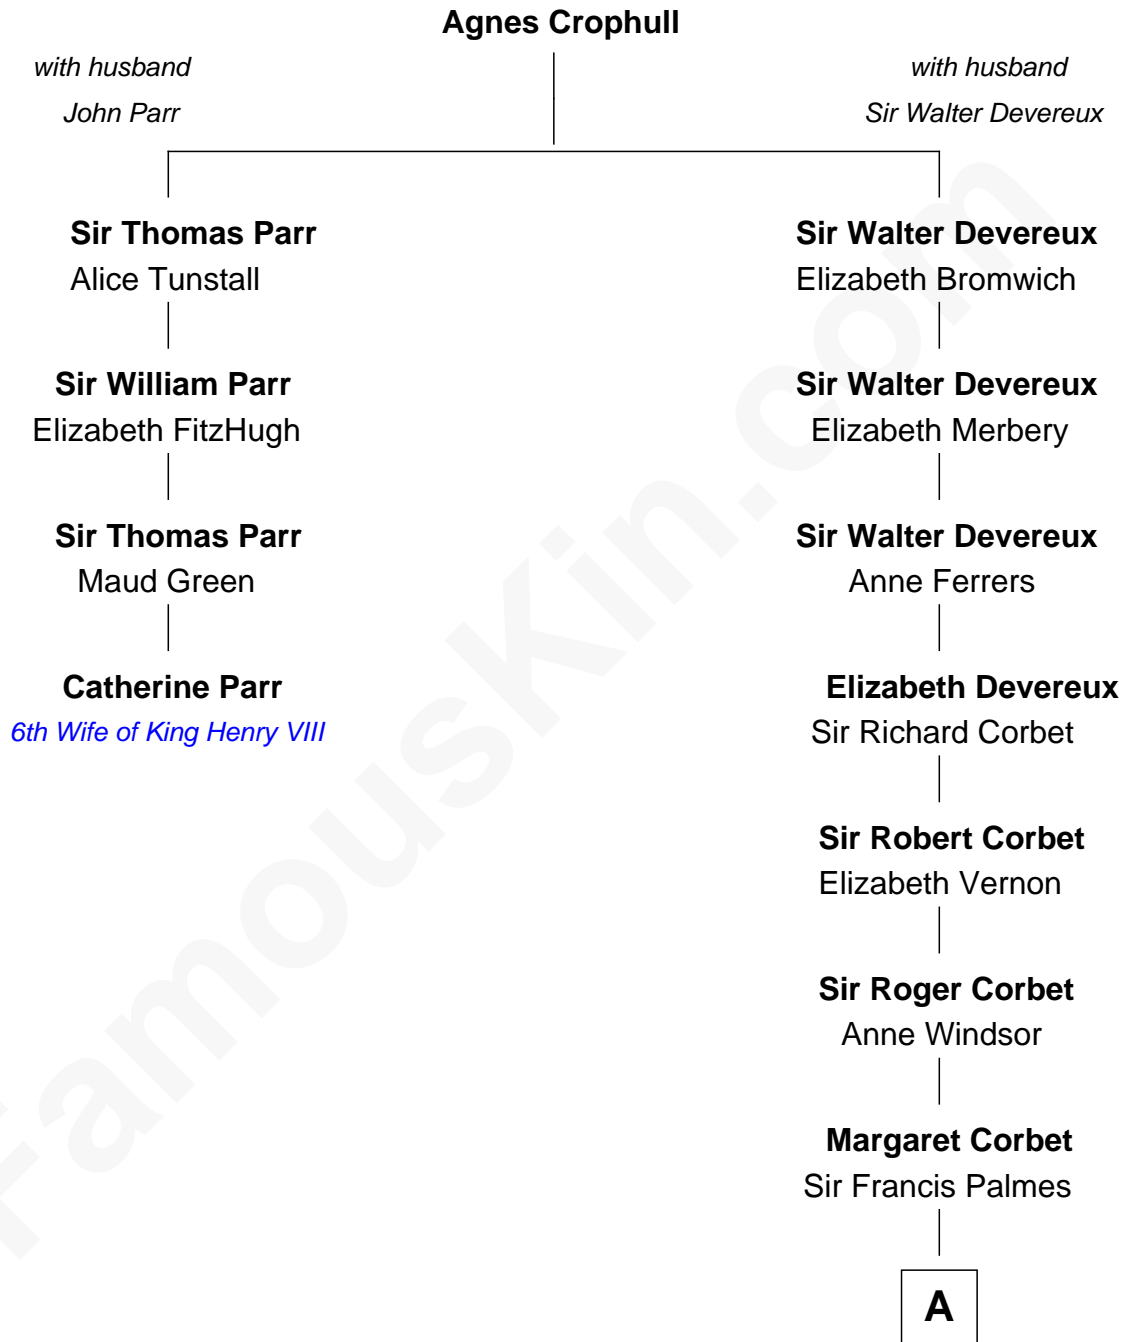

## Relationship Chart of

**Catherine Parr**

*6th Wife of King Henry VIII*

3rd cousin 17 times removed of

**Benedict Cumberbatch**

*Movie, Television and Stage Actor*

**A**

**Sir Francis Palmes**

Mary Hadnall

**Andrew Palmes**

Elizabeth Harrison

**Elizabeth Palmes**

Robert Chambers

**Charles Chambers**

Rebecca Patefield

**Rebecca Chambers**