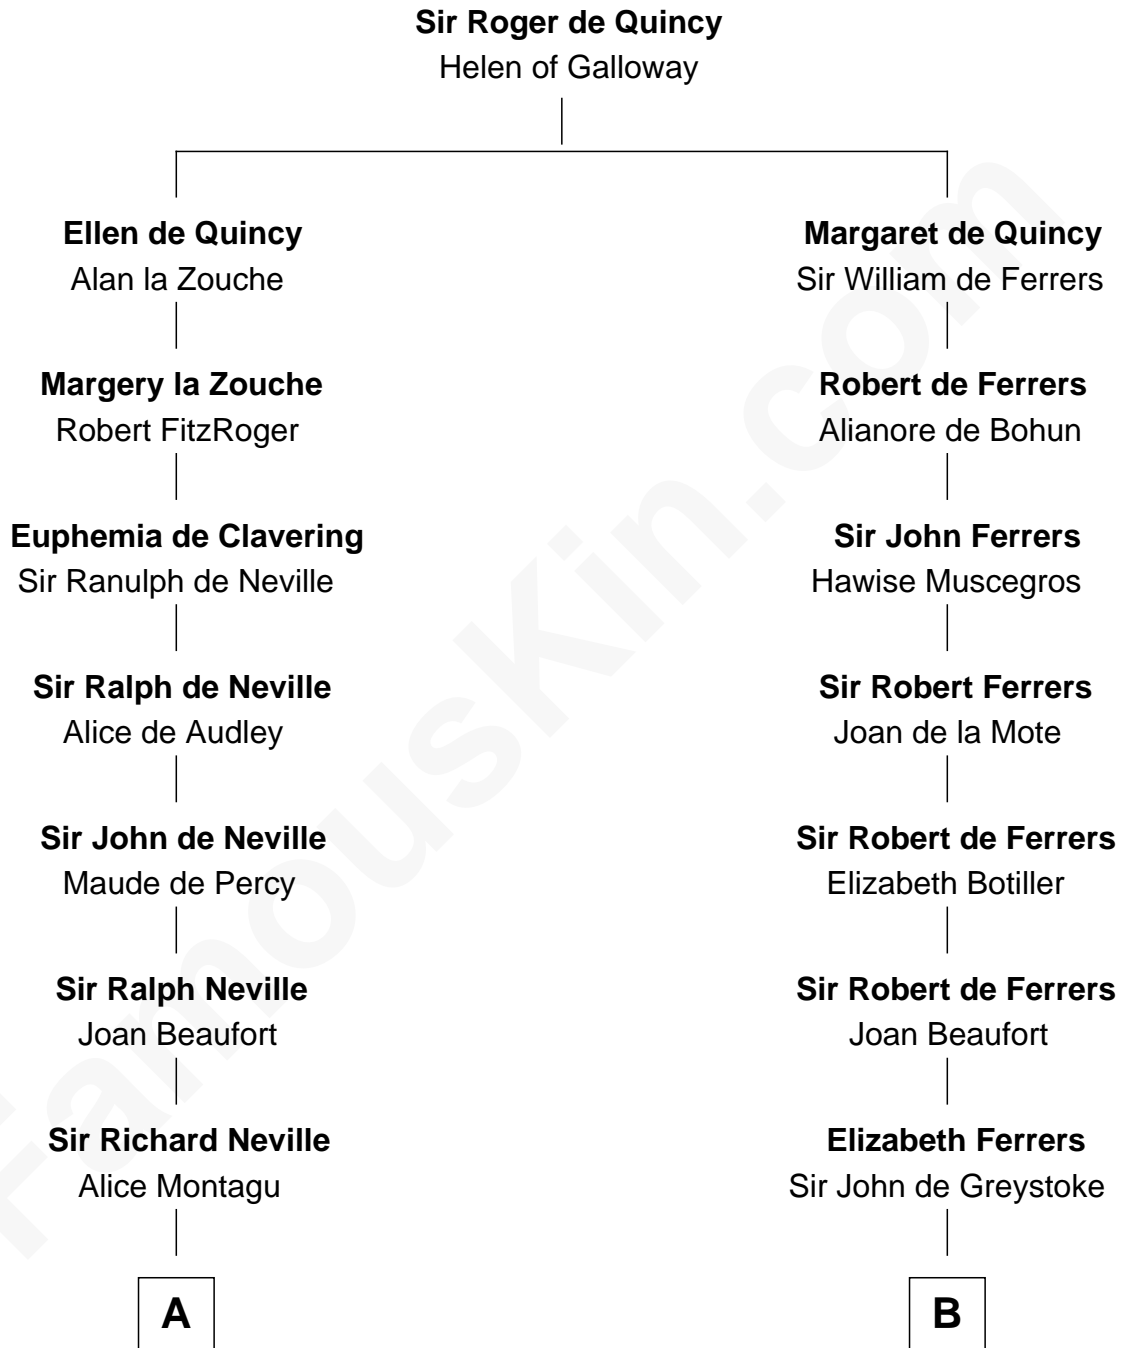

# FamousKin.com Relationship Chart of

**Catherine Parr**

*6th Wife of King Henry VIII*

10th cousin 11 times removed of

**Sir Arthur Conan Doyle**

*Author, "Sherlock Holmes"*

**C**

—  
**Mary Percy**

Rev. Dr. Richard Pack

—  
**William Pack**

Catherine Scott

—  
**Catherine Pack**

William Foley

—  
**Mary Josephine Elizabeth Foley**

Charles Altamont Doyle

—  
**Sir Arthur Conan Doyle**

*Author, "Sherlock Holmes"*