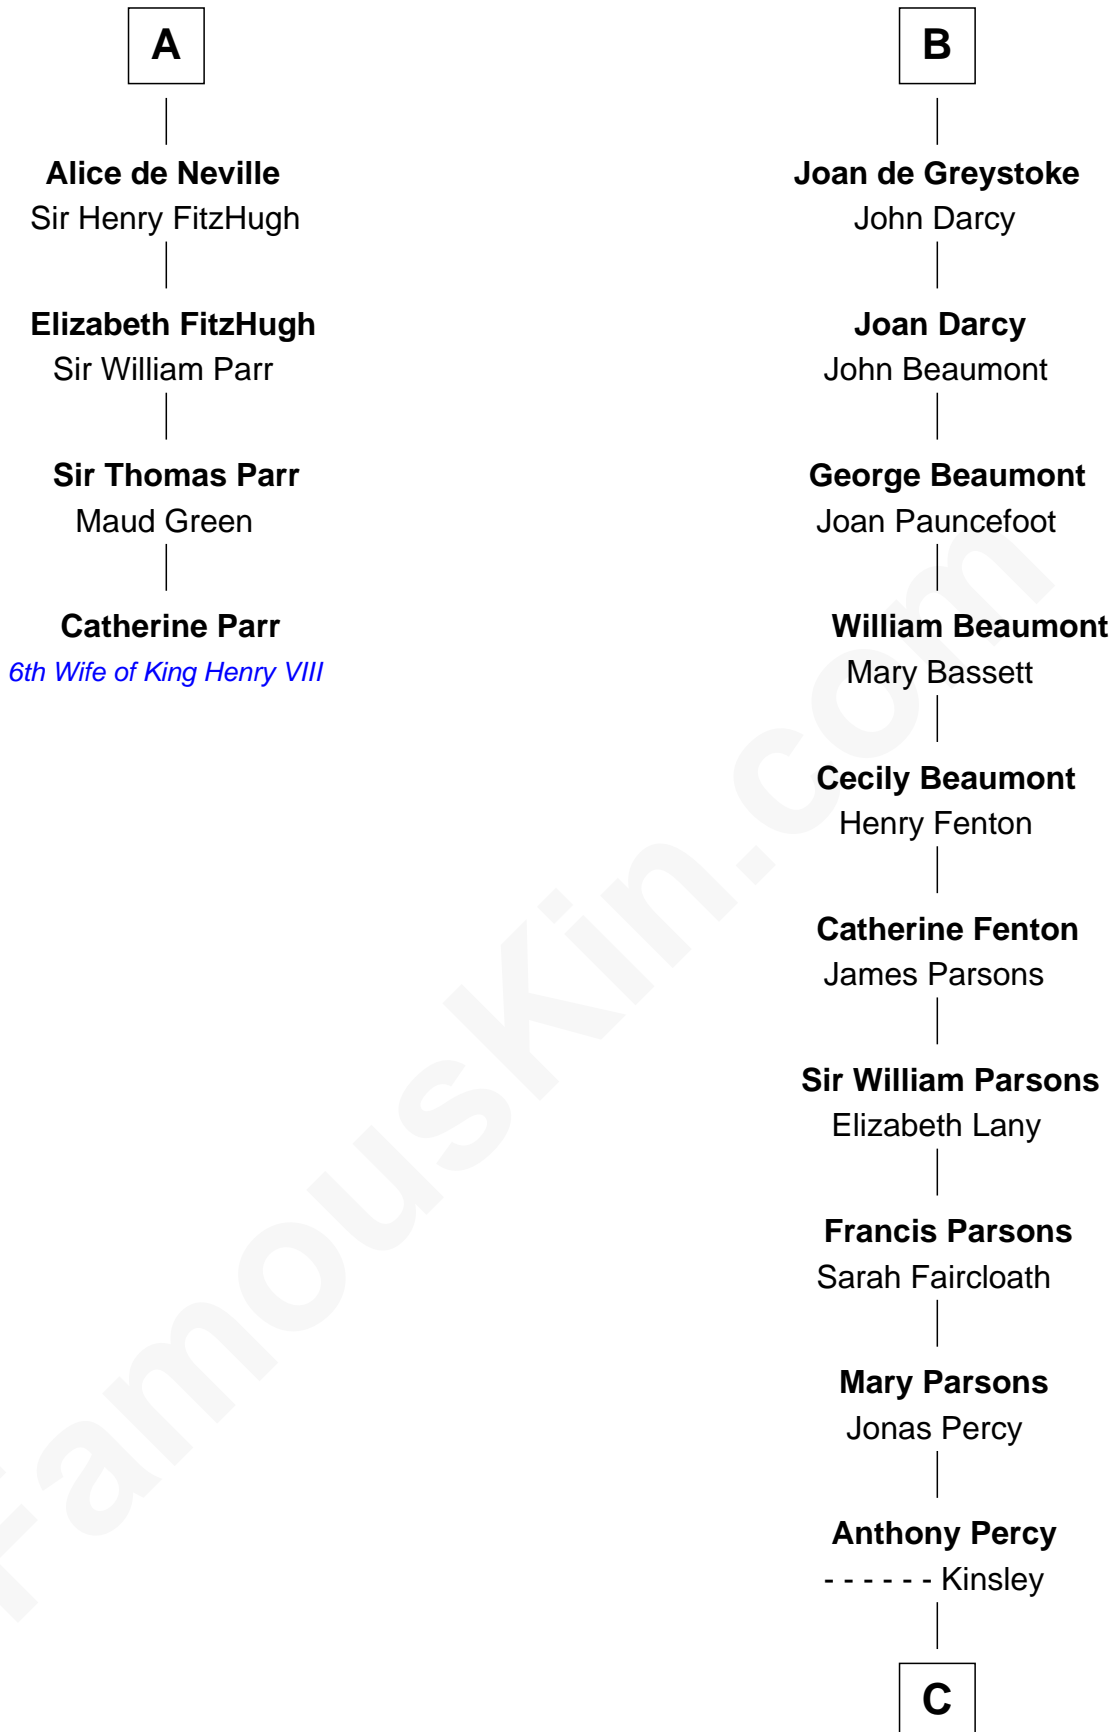

# FamousKin.com Relationship Chart of

**Catherine Parr**

*6th Wife of King Henry VIII*

10th cousin 11 times removed of

**Sir Arthur Conan Doyle**

*Author, "Sherlock Holmes"*

**C**

—  
**Mary Percy**

Rev. Dr. Richard Pack

—  
**William Pack**

Catherine Scott

—  
**Catherine Pack**

William Foley

—  
**Mary Josephine Elizabeth Foley**

Charles Altamont Doyle

—  
**Sir Arthur Conan Doyle**

*Author, "Sherlock Holmes"*