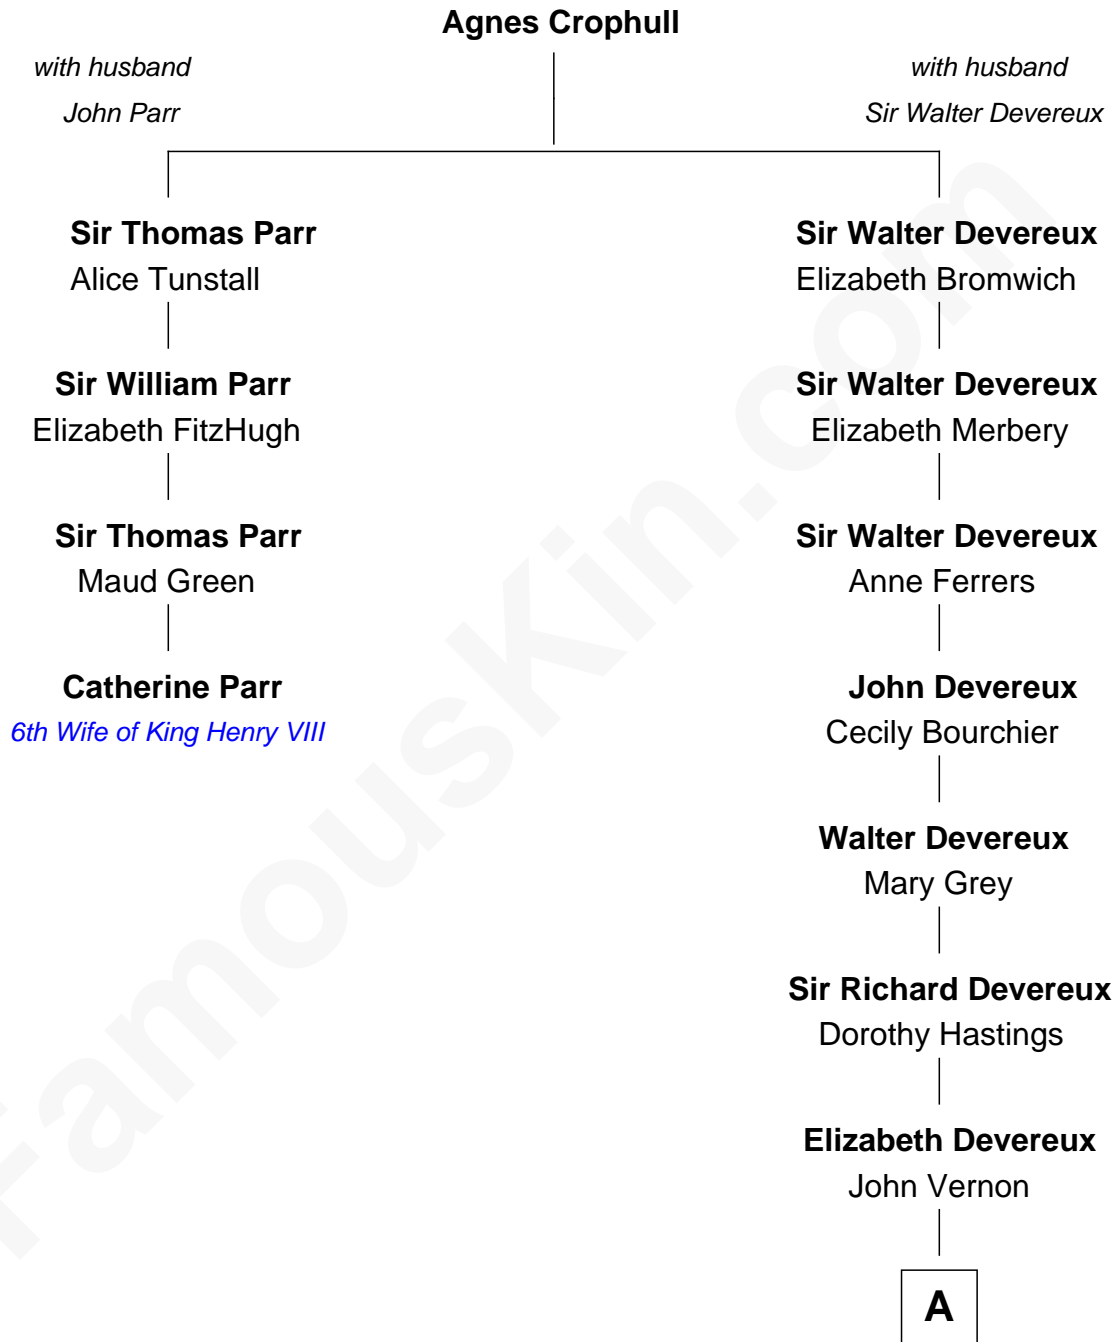

FamousKin.com Relationship Chart of

Catherine Parr

6th Wife of King Henry VIII

3rd cousin 15 times removed of

Queen Elizabeth II

Queen of the United Kingdom

A

Elizabeth Vernon

Henry Wriothesley

Thomas Wriothesley

Rachel Massüe de Ruvigny

Rachel Wriothesley

William Russell

Rachel Russell

Sir William Cavendish

Sir William Cavendish