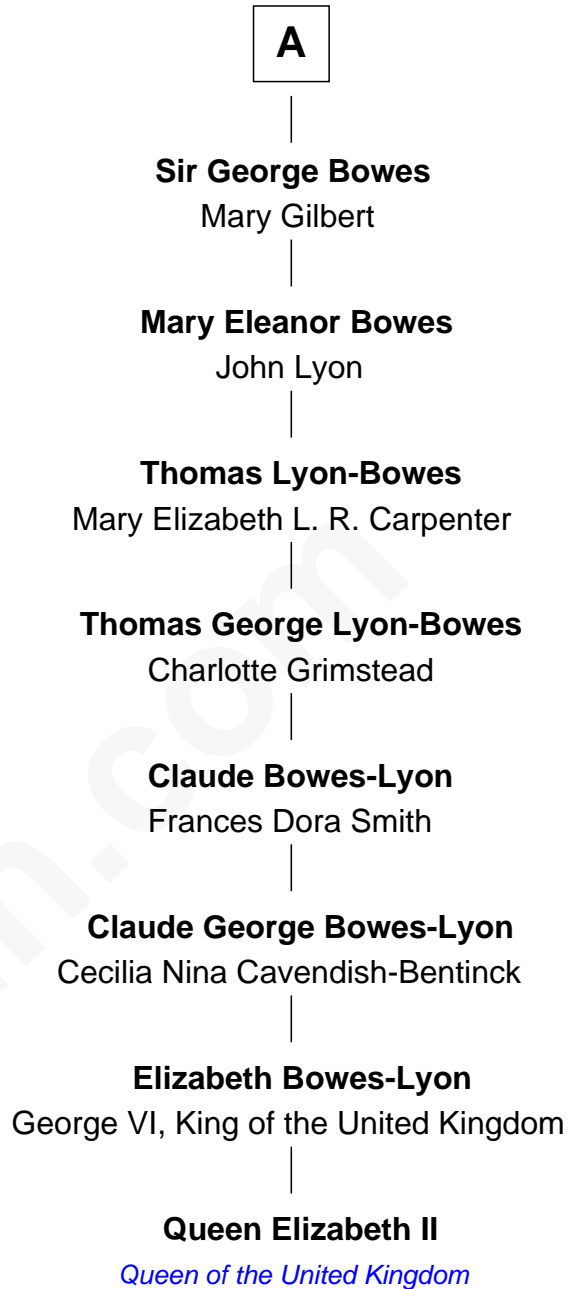

FamousKin.com Relationship Chart of

Catherine Parr

6th Wife of King Henry VIII

3rd cousin 11 times removed of

Queen Elizabeth II

Queen of the United Kingdom

Sir William FitzHugh

Margery Willoughby

Sir Henry FitzHugh

Alice de Neville

Elizabeth FitzHugh

Sir William Parr

Sir Thomas Parr

Maud Green

Catherine Parr

6th Wife of King Henry VIII

Maud FitzHugh

Sir William Bowes

Sir Ralph Bowes

Margery Conyers

Richard Bowes

Elizabeth Aske

Sir George Bowes

Jane Talbot

Thomas Bowes

Anne Warcop

Thomas Bowes

Anne Maxton

Sir William Bowes

Elizabeth Blakiston

A

Elizabeth II photo by [Eric Draper](#)