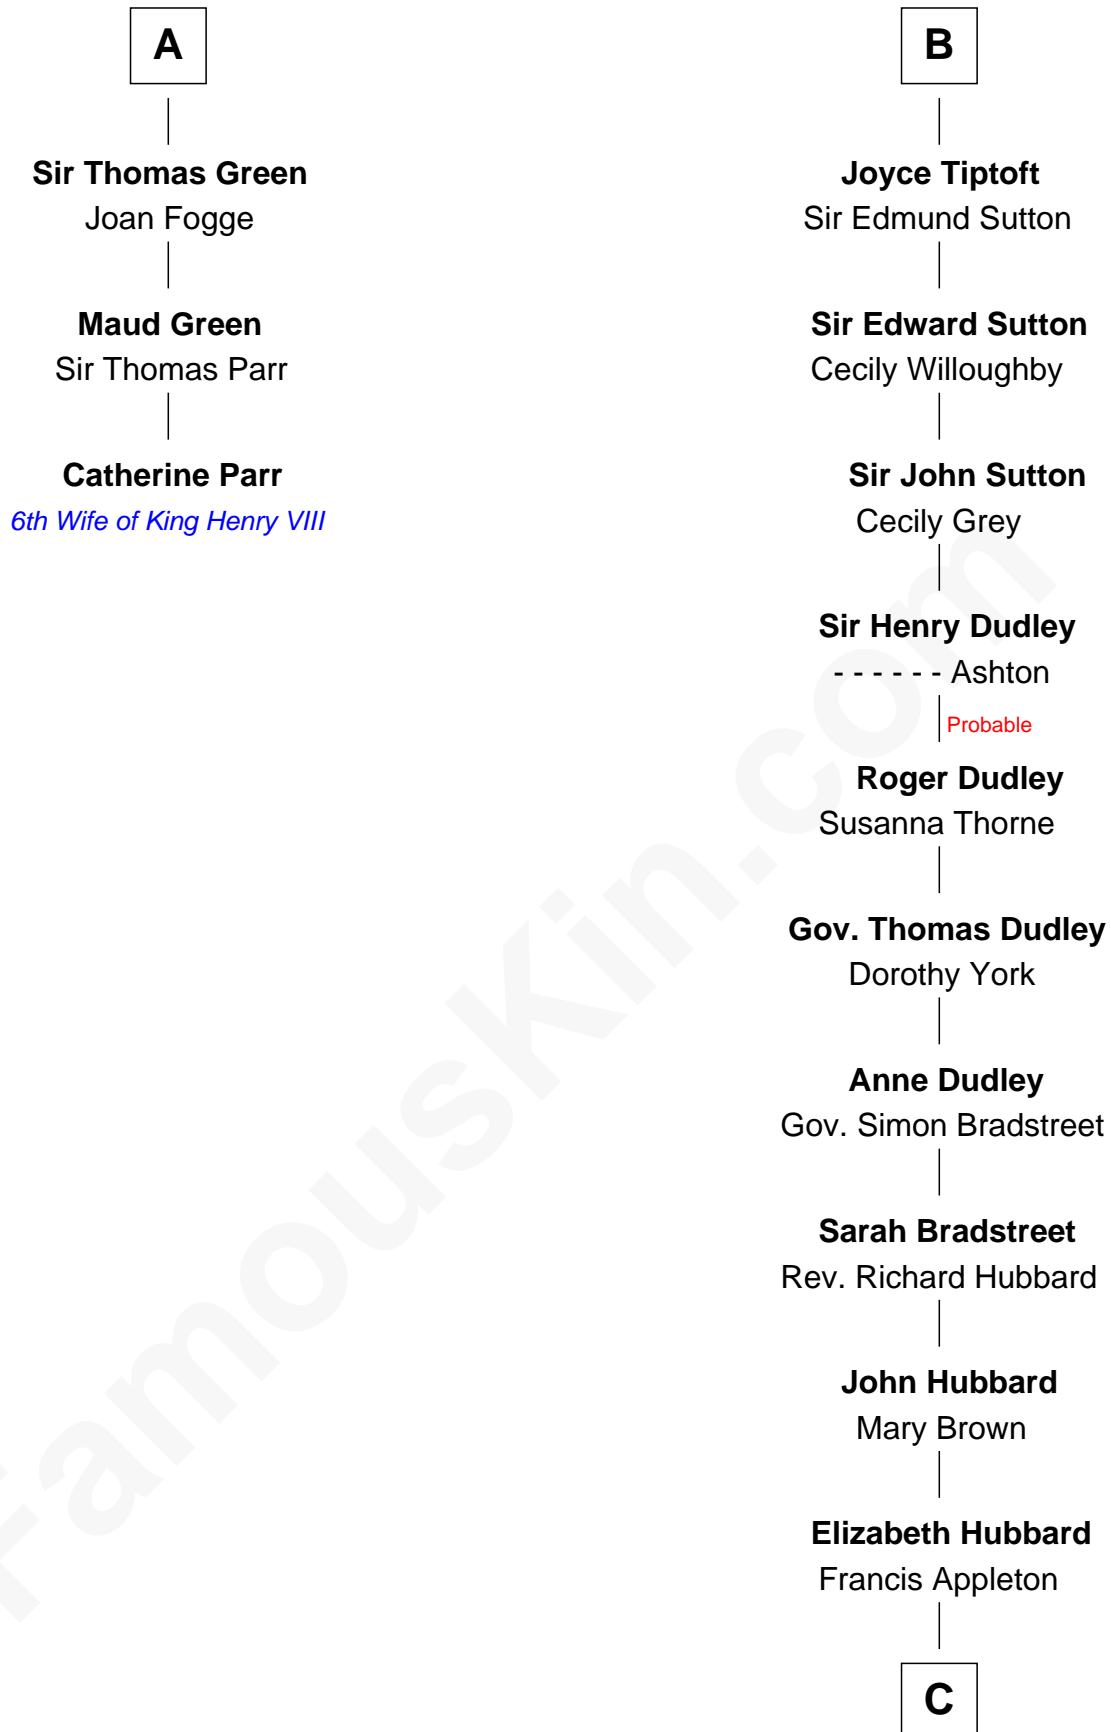

FamousKin.com Relationship Chart of

Catherine Parr

6th Wife of King Henry VIII

9th cousin 9 times removed of

Jane (Appleton) Pierce

First Lady of President Franklin Pierce

Sir John FitzGeoffrey

Isabel le Bigod

C

Rev. Jesse Appleton

Elizabeth Means

Jane (Appleton) Pierce

First Lady of Franklin Pierce

FamousKin.com