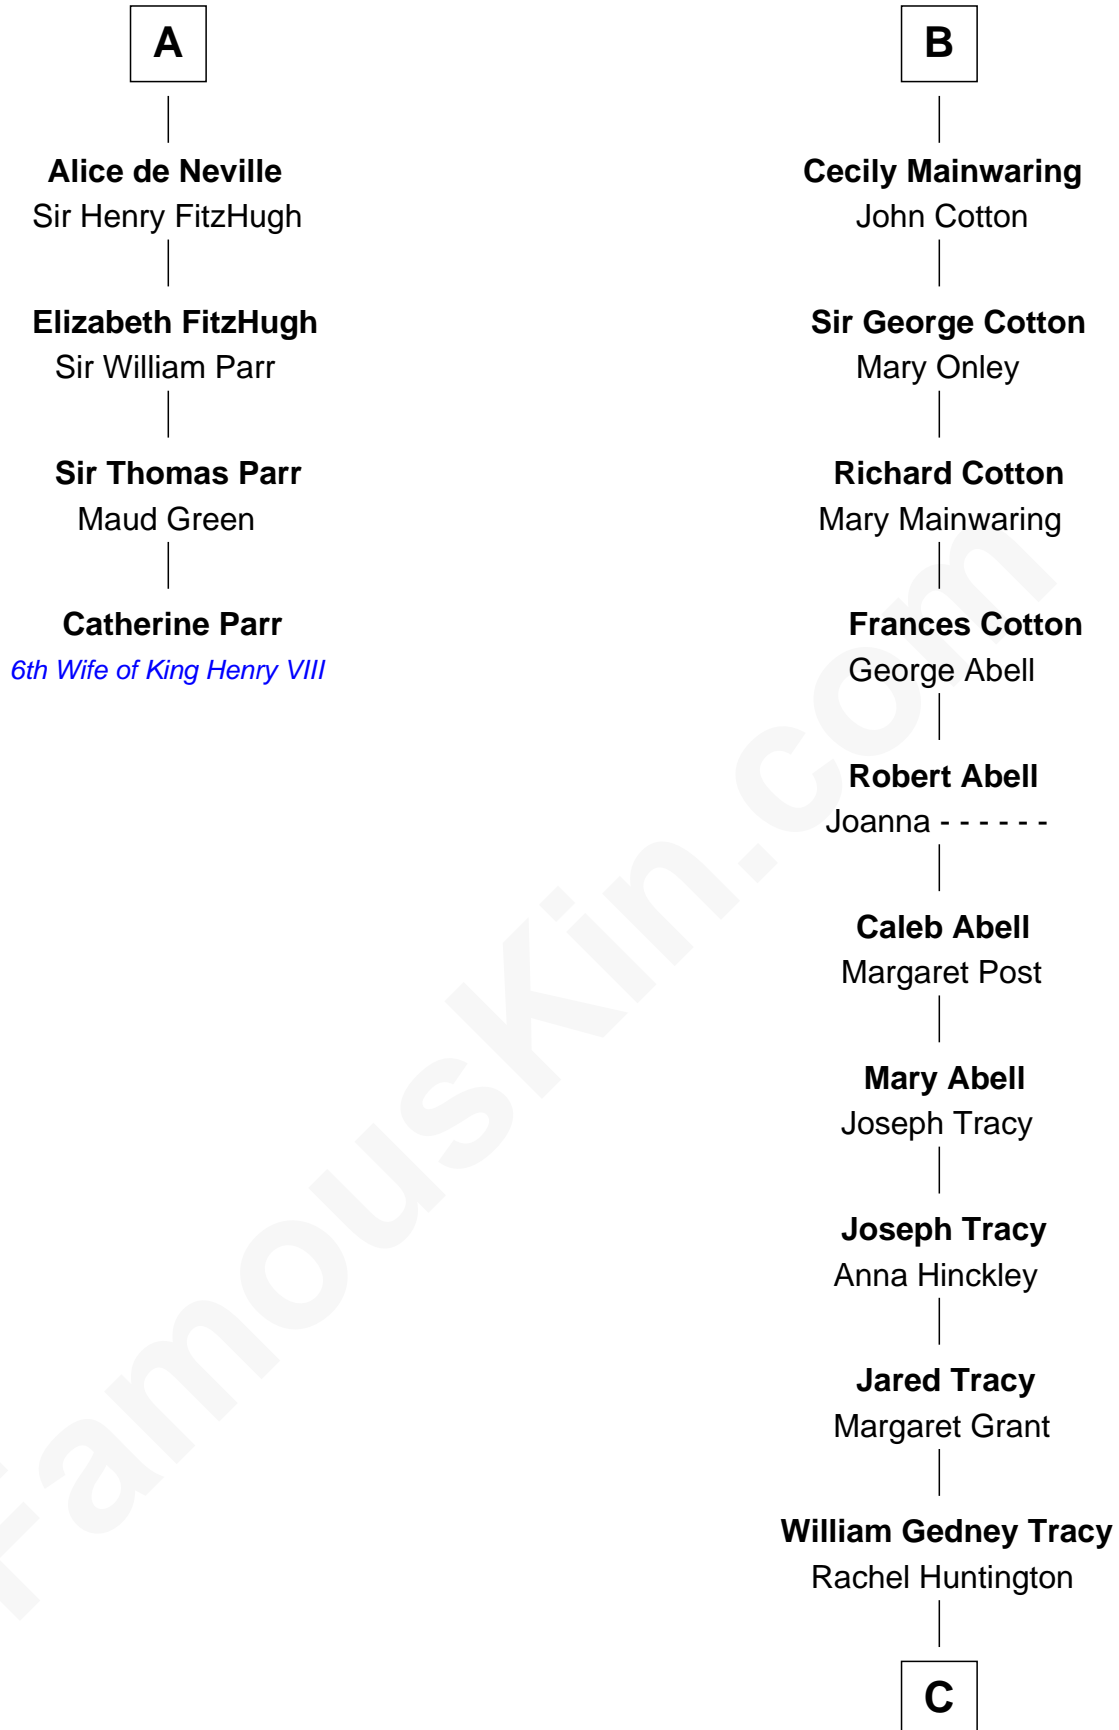

FamousKin.com Relationship Chart of

Catherine Parr

6th Wife of King Henry VIII

10th cousin 10 times removed of

Henry Sturgis Morgan

Co-Founder of Morgan Stanley

Sir Roger de Quincy

Helen of Galloway

C

Charles F. Tracy

Louisa Kirkland

Frances Louisa Tracy

John Pierpont Morgan

John Pierpont Morgan

Jane Norton Grew

Henry Sturgis Morgan