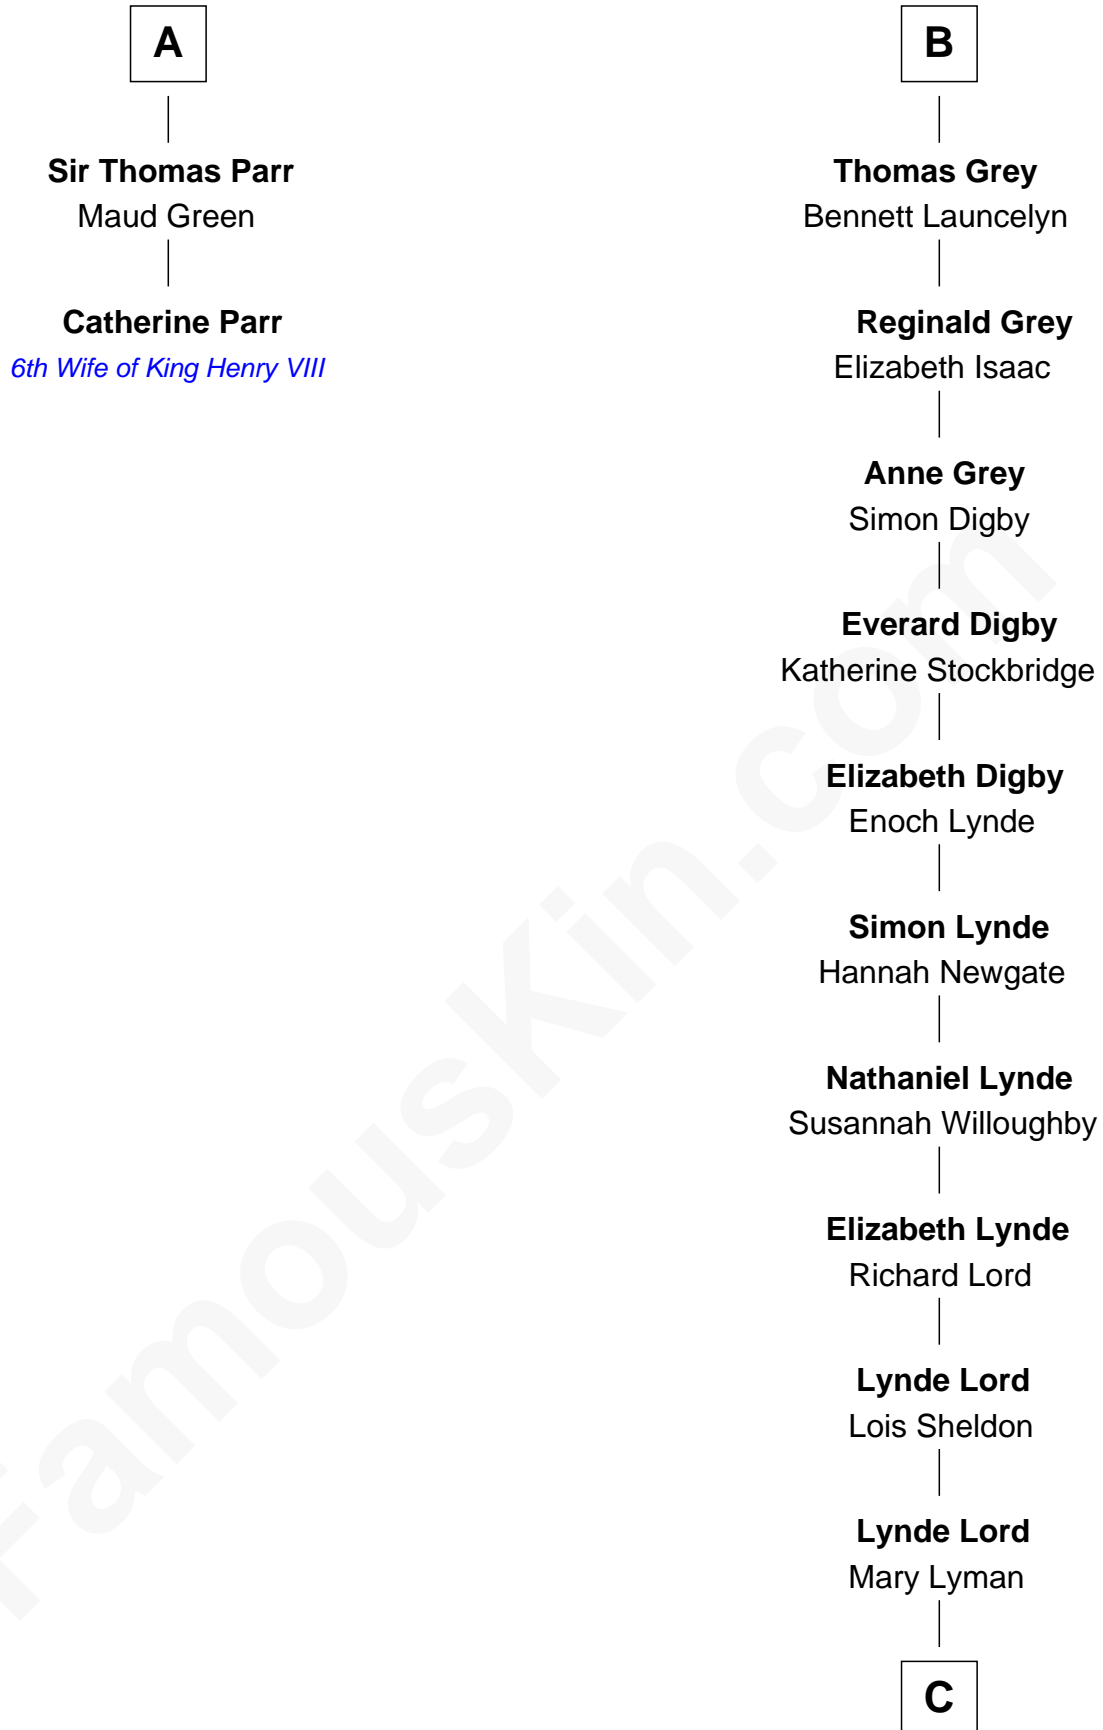

FamousKin.com Relationship Chart of

Catherine Parr

6th Wife of King Henry VIII

8th cousin 13 times removed of

Henry Sturgis Morgan

Co-Founder of Morgan Stanley

C

Mary Sheldon Lord

John Pierpont

Juliet Pierpont

Junius Spencer Morgan

John Pierpont Morgan

Frances Louisa Tracy

John Pierpont Morgan

Jane Norton Grew

Henry Sturgis Morgan