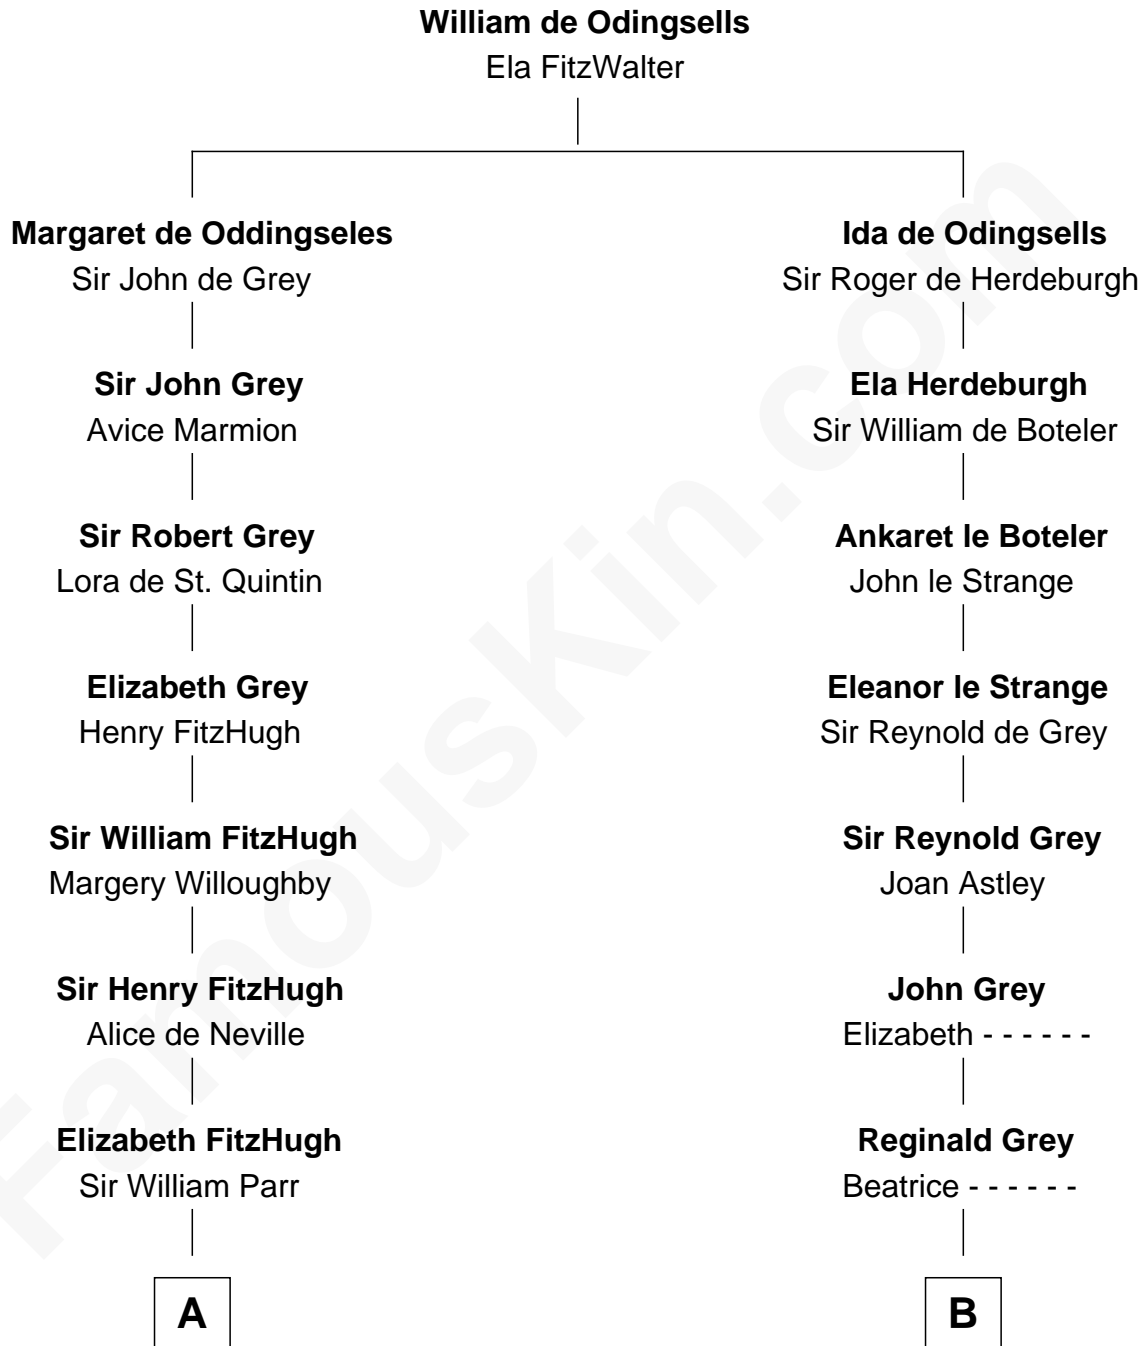

FamousKin.com Relationship Chart of

Catherine Parr

6th Wife of King Henry VIII

8th cousin 13 times removed of

Henry Sturgis Morgan

Co-Founder of Morgan Stanley

C

Mary Sheldon Lord

John Pierpont

Juliet Pierpont

Junius Spencer Morgan

John Pierpont Morgan

Frances Louisa Tracy

John Pierpont Morgan

Jane Norton Grew

Henry Sturgis Morgan