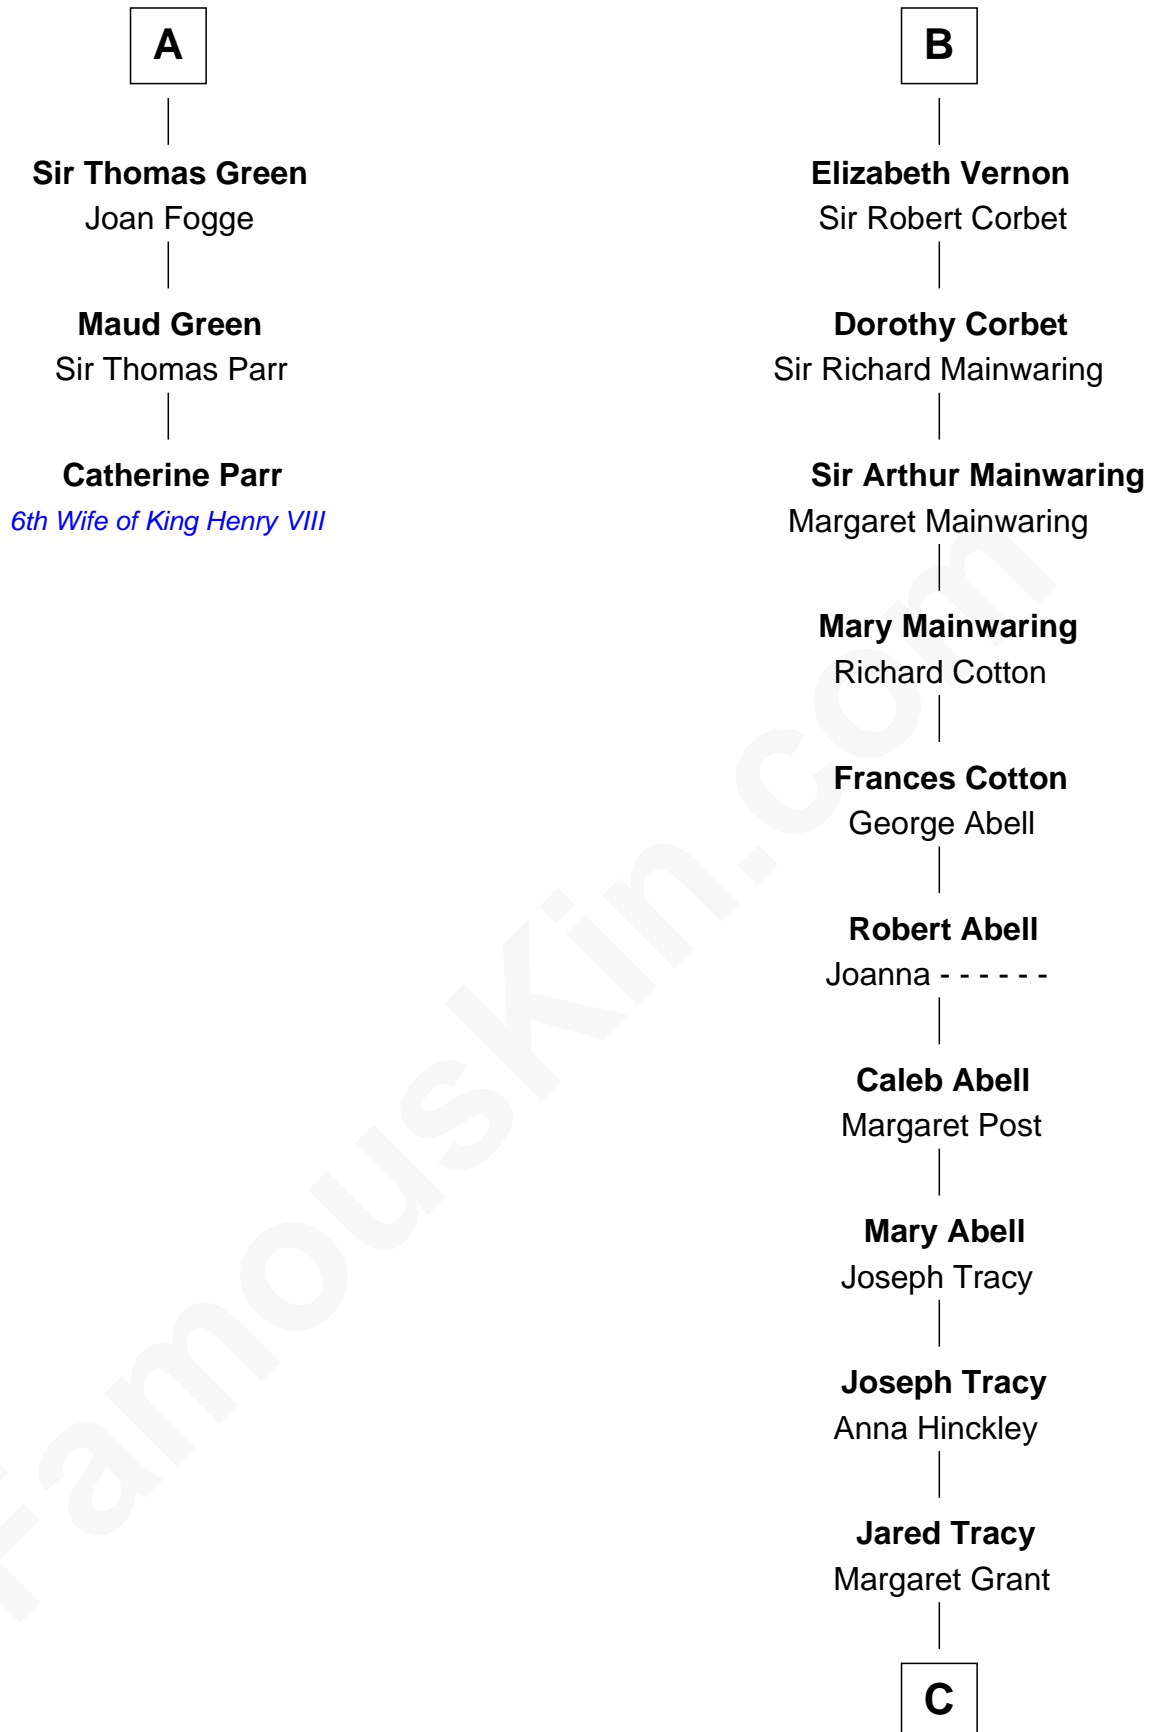

FamousKin.com Relationship Chart of

Catherine Parr

6th Wife of King Henry VIII

9th cousin 12 times removed of

Henry Sturgis Morgan

Co-Founder of Morgan Stanley

C

William Gedney Tracy

Rachel Huntington

Charles F. Tracy

Louisa Kirkland

Frances Louisa Tracy

John Pierpont Morgan

John Pierpont Morgan

Jane Norton Grew

Henry Sturgis Morgan