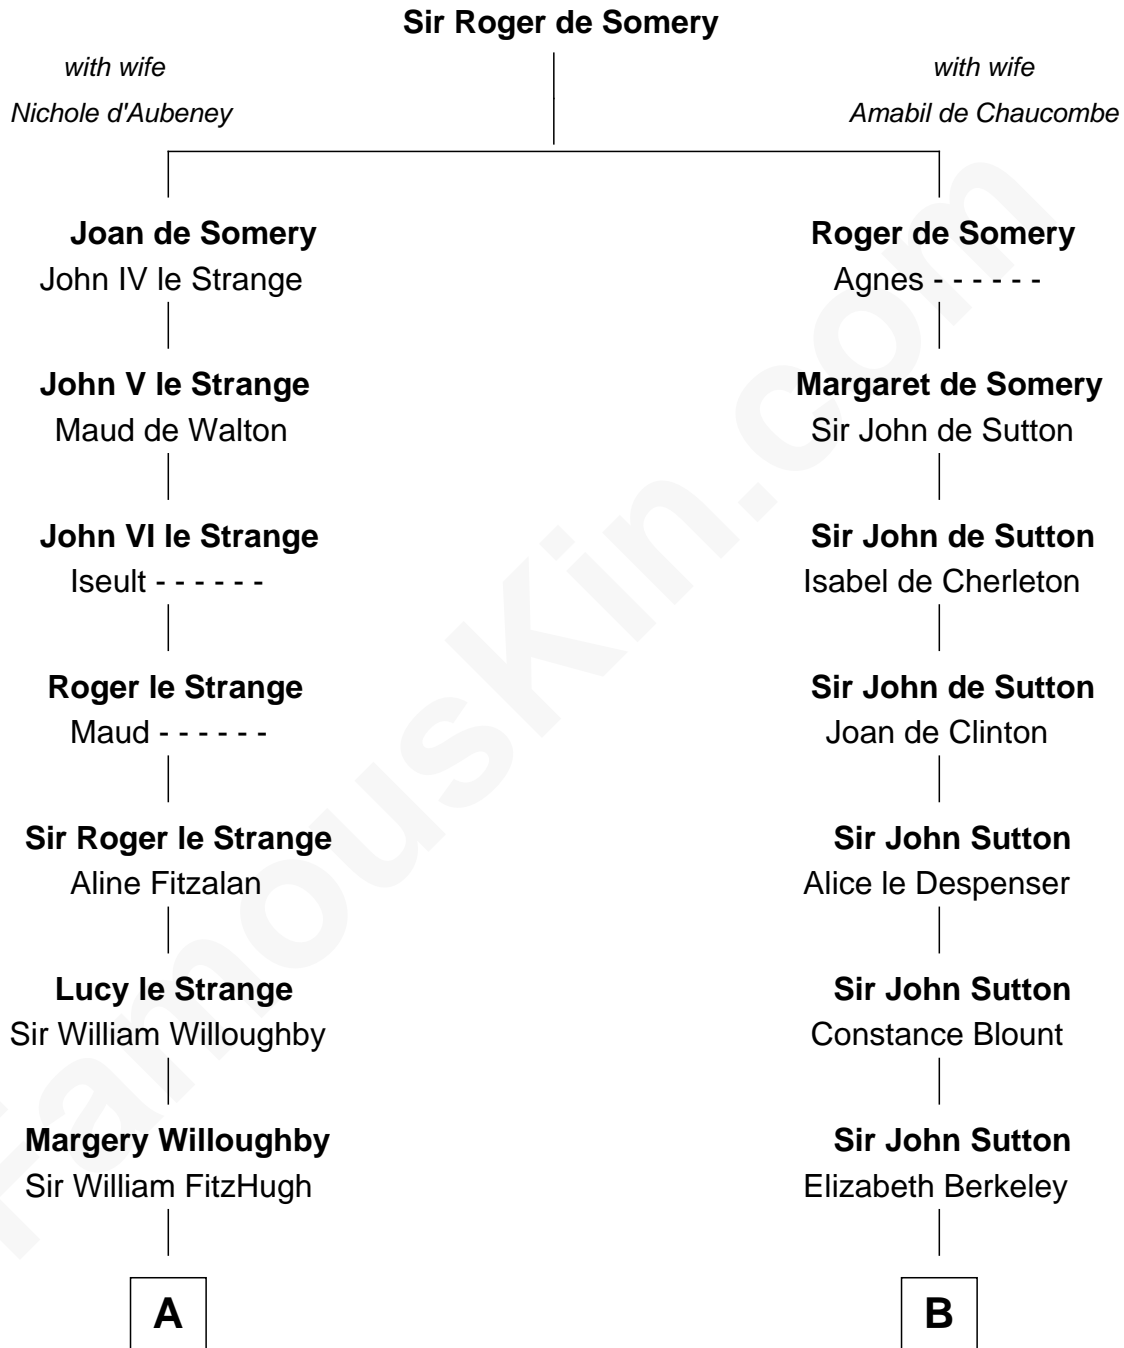

# FamousKin.com Relationship Chart of

**Catherine Parr**

*6th Wife of King Henry VIII*

10th cousin 10 times removed of

**J.P. Morgan, Jr.**

*American Banker and Philanthropist*

**C**

|  
**William Gedney Tracy**

Rachel Huntington

|  
**Charles F. Tracy**

Louisa Kirkland

|  
**Frances Louisa Tracy**

John Pierpont Morgan

|  
**J.P. Morgan, Jr.**

*American Banker and Philanthropist*

FamousKin.com