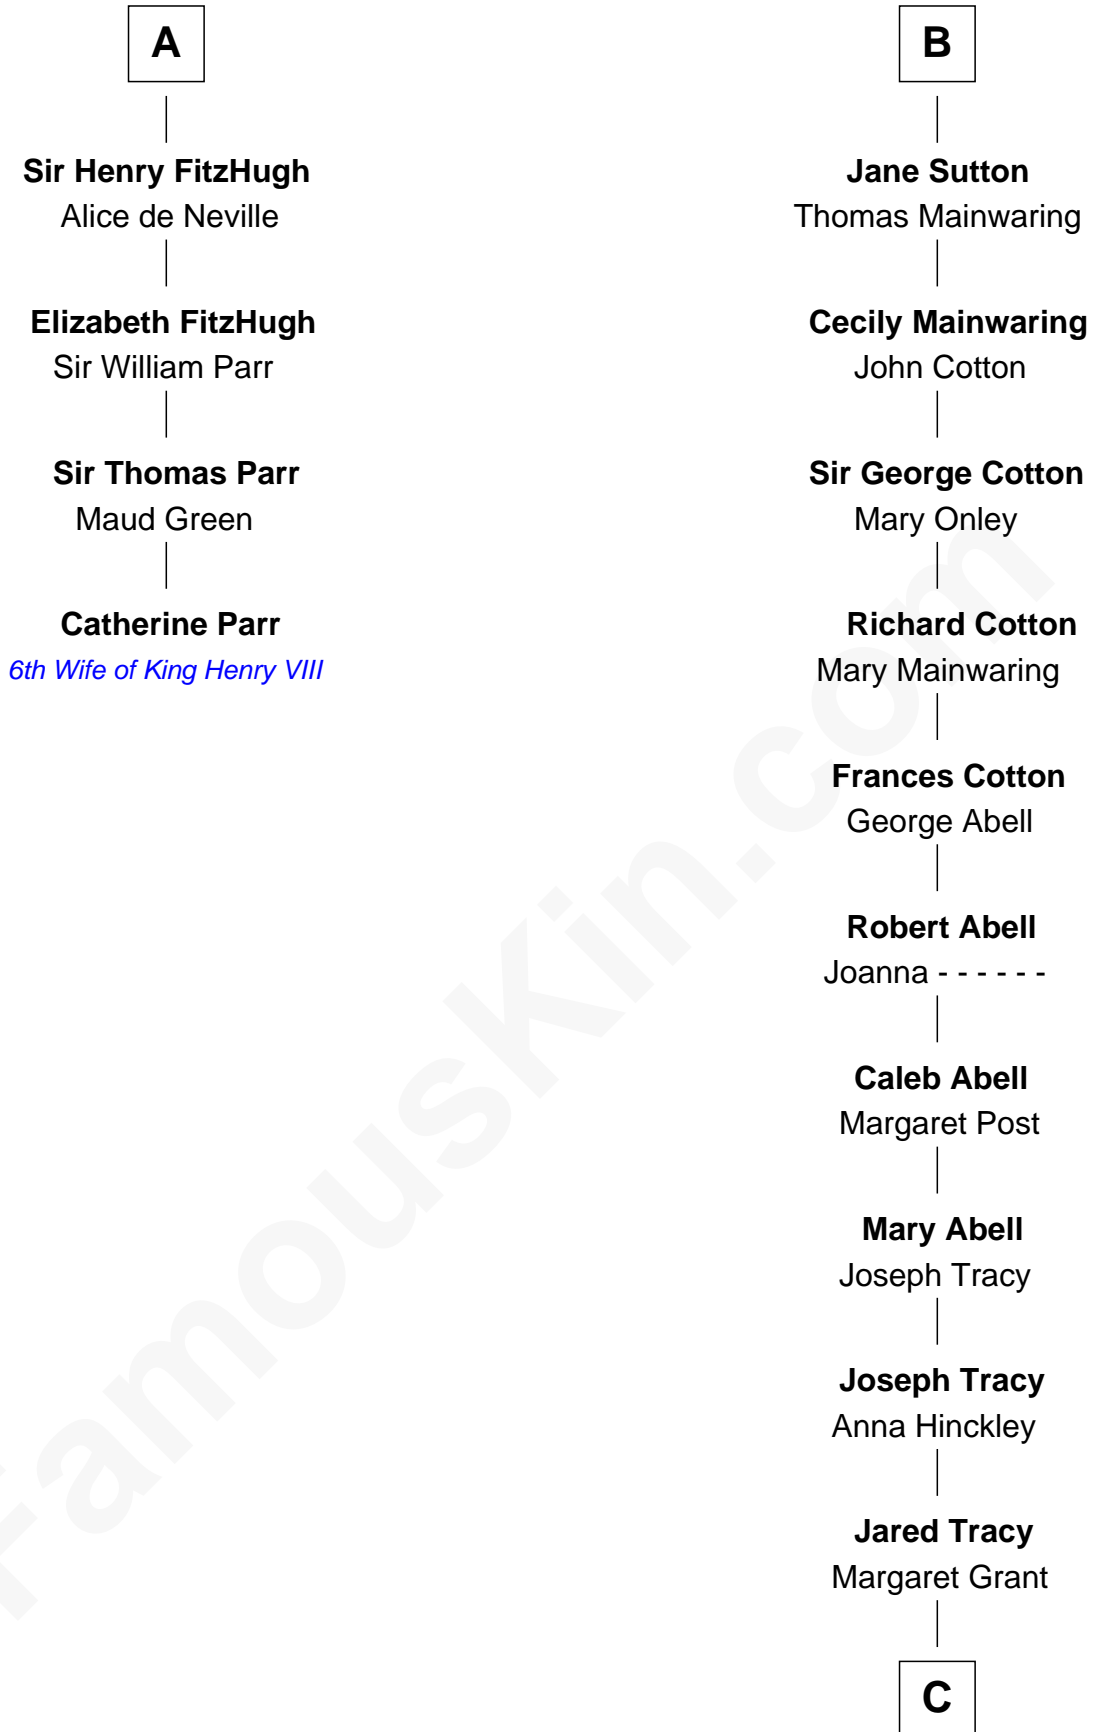

# FamousKin.com Relationship Chart of

**Catherine Parr**

*6th Wife of King Henry VIII*

10th cousin 10 times removed of

**J.P. Morgan, Jr.**

*American Banker and Philanthropist*

**C**

|  
**William Gedney Tracy**