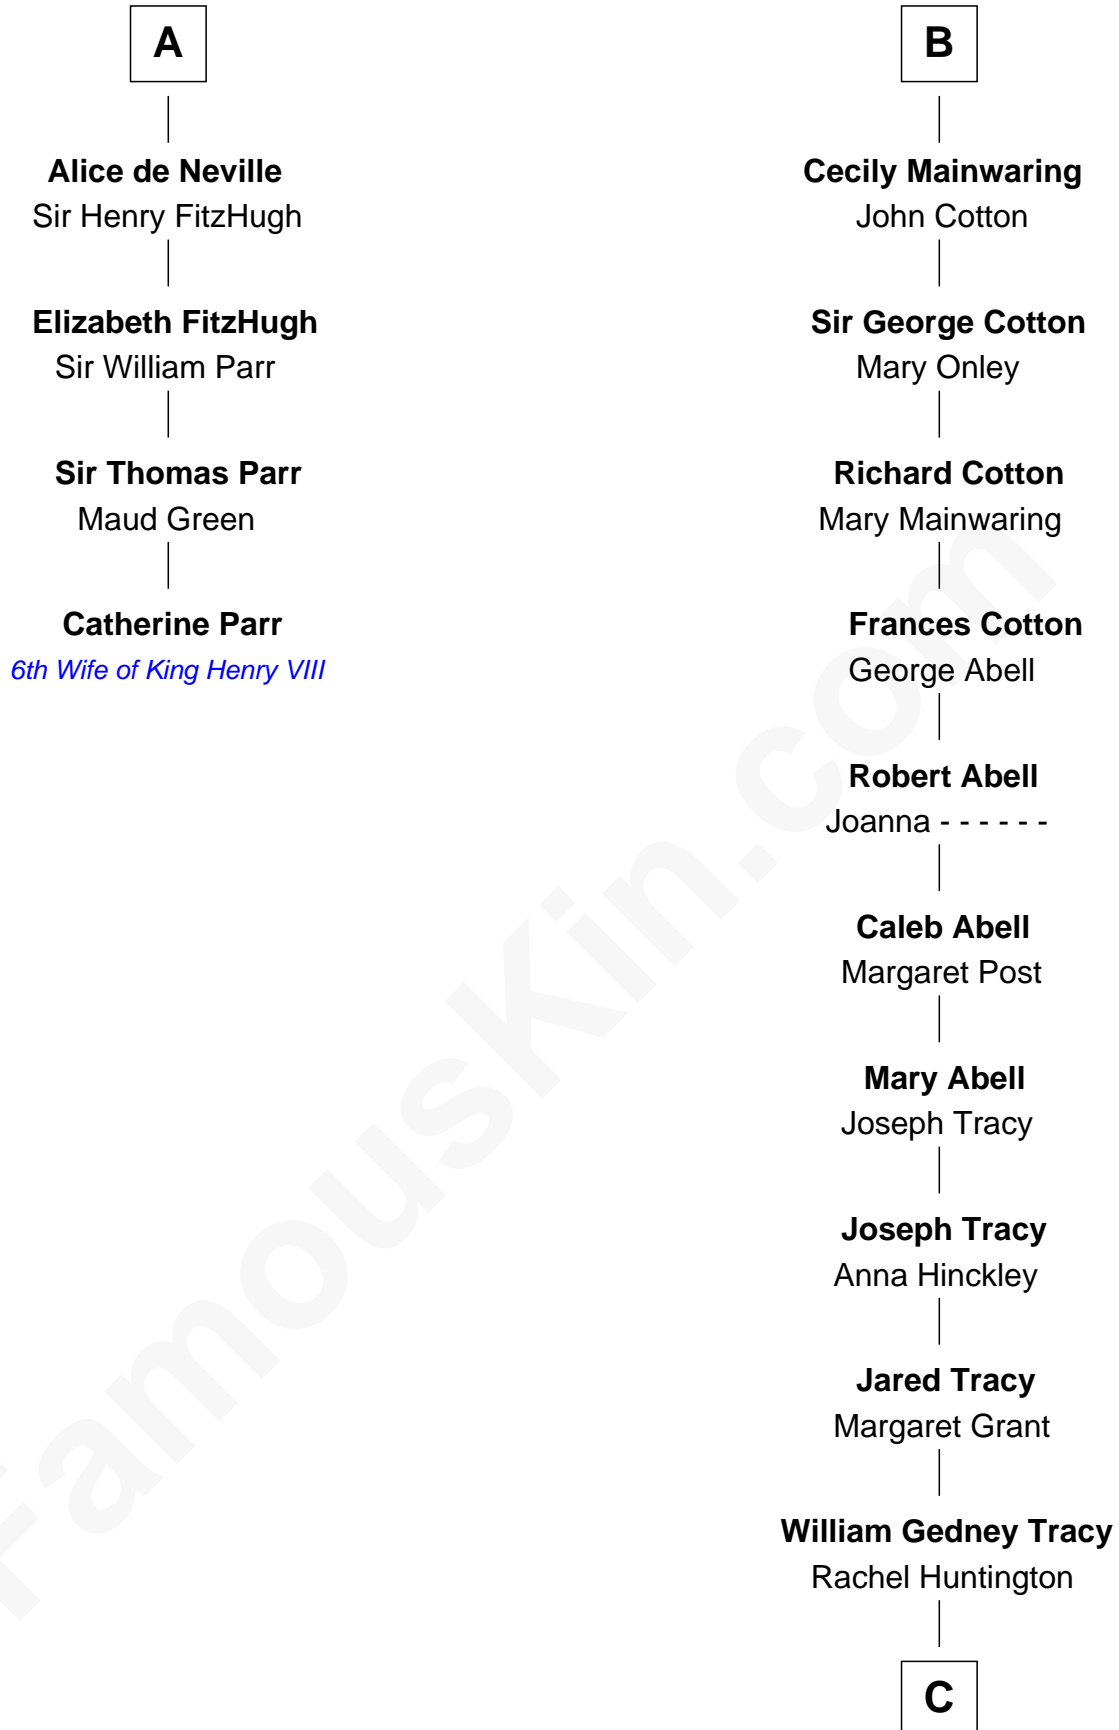

FamousKin.com Relationship Chart of

Catherine Parr

6th Wife of King Henry VIII

10th cousin 9 times removed of

J.P. Morgan, Jr.

American Banker and Philanthropist

C

Charles F. Tracy