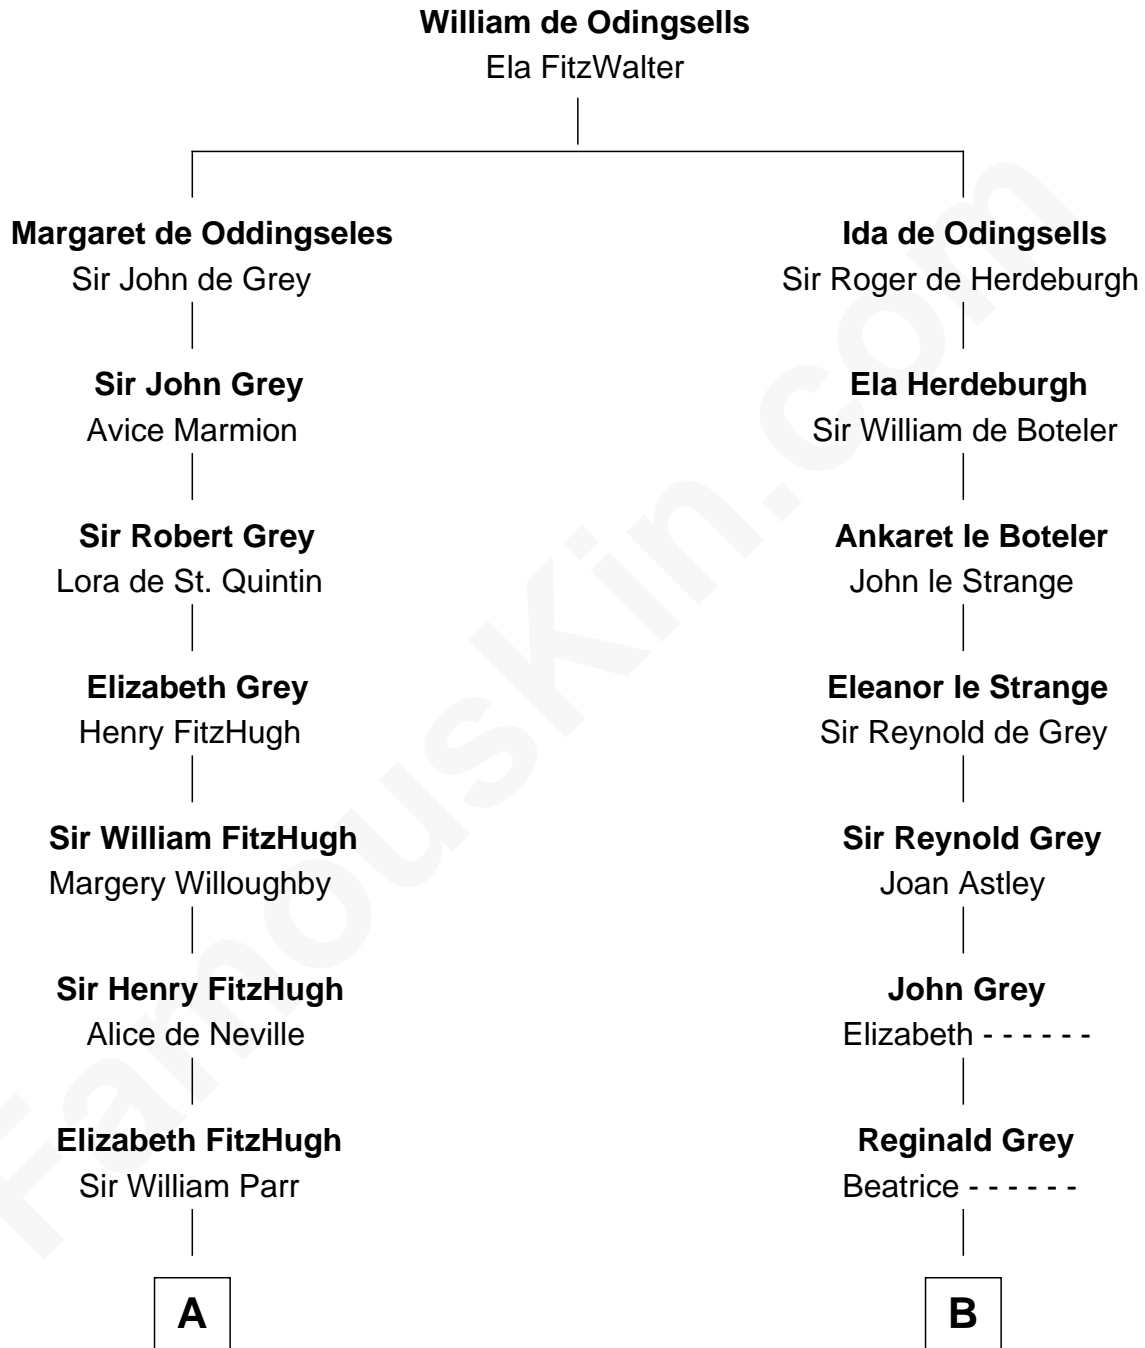

# FamousKin.com Relationship Chart of

**Catherine Parr**

*6th Wife of King Henry VIII*

8th cousin 12 times removed of

**J.P. Morgan, Jr.**

*American Banker and Philanthropist*

**C**

—  
**Mary Sheldon Lord**

John Pierpont

—  
**Juliet Pierpont**

Junius Spencer Morgan

—  
**John Pierpont Morgan**

Frances Louisa Tracy

—  
**J.P. Morgan, Jr.**

*American Banker and Philanthropist*

FamousKin.com