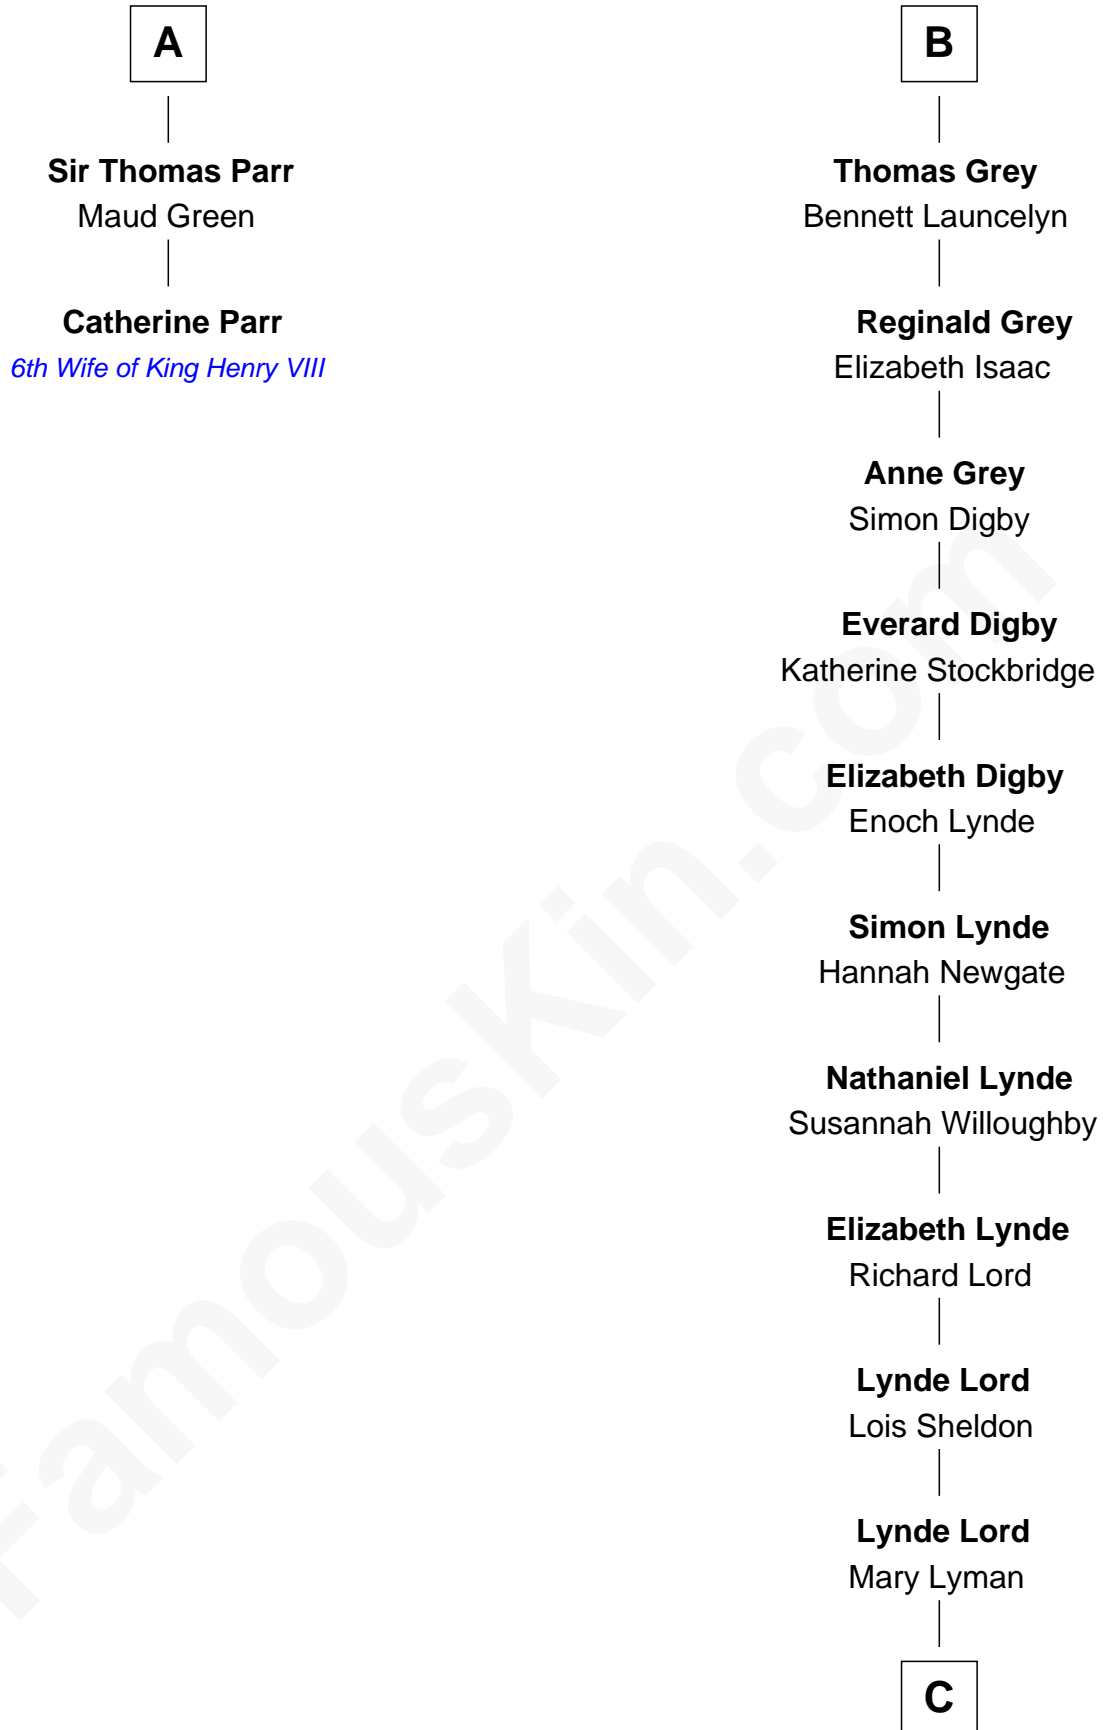

# FamousKin.com Relationship Chart of

**Catherine Parr**

*6th Wife of King Henry VIII*

8th cousin 12 times removed of

**J.P. Morgan, Jr.**

*American Banker and Philanthropist*

**C**

—  
**Mary Sheldon Lord**