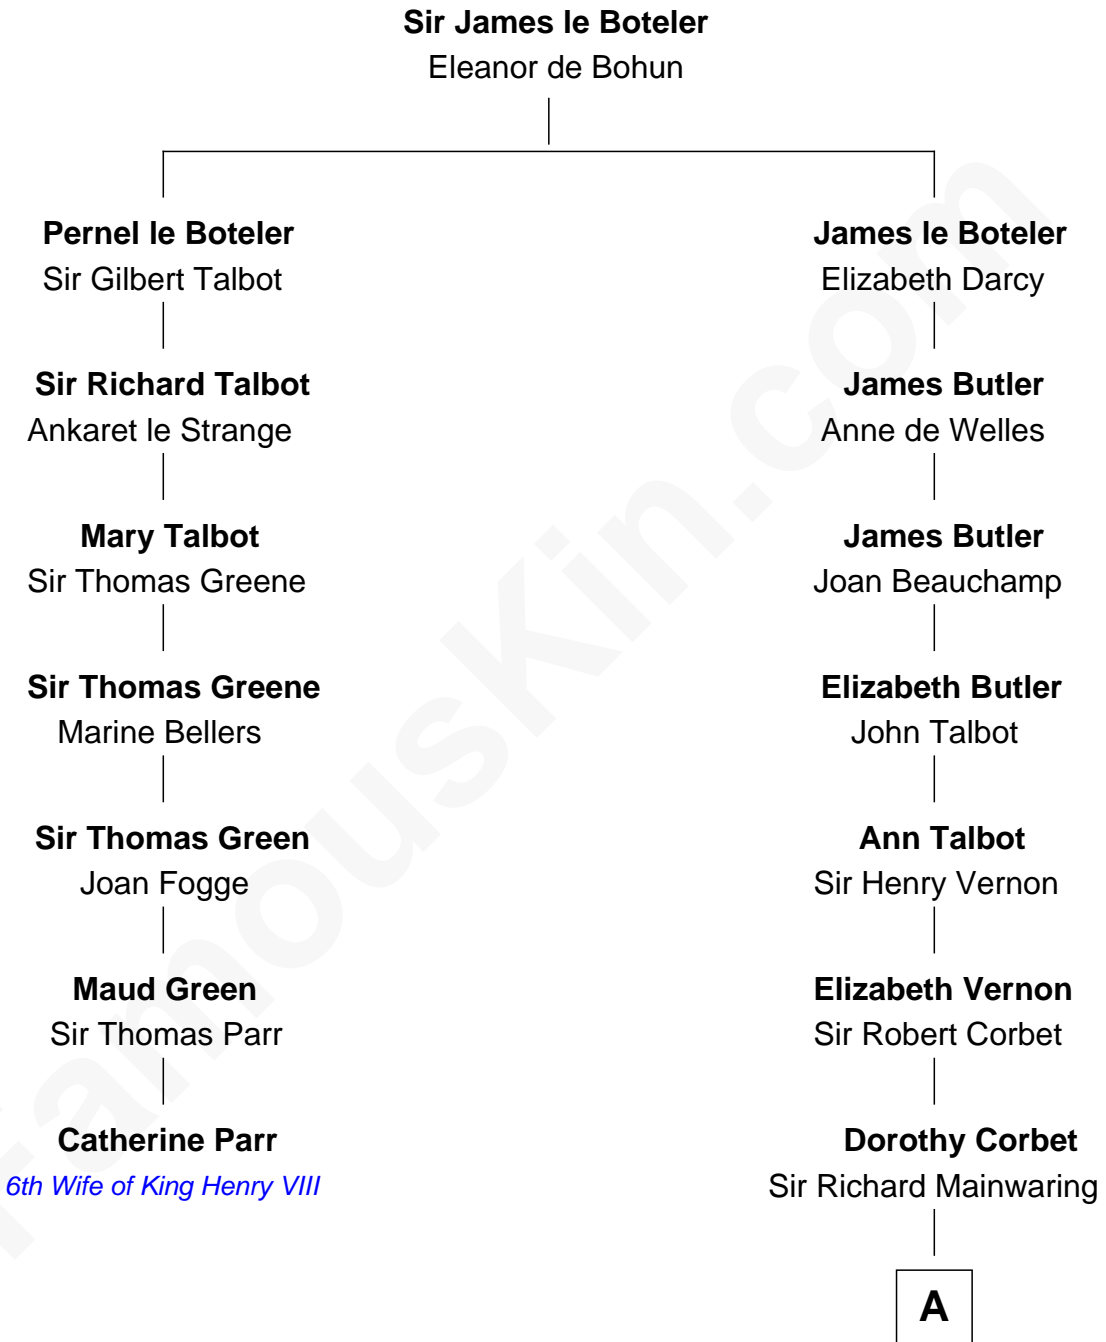

FamousKin.com Relationship Chart of

Catherine Parr

6th Wife of King Henry VIII

6th cousin 12 times removed of

J.P. Morgan, Jr.

American Banker and Philanthropist

A

Sir Arthur Mainwaring
Margaret Mainwaring

Mary Mainwaring
Richard Cotton

Frances Cotton
George Abell

Robert Abell
Joanna - - - - -

Caleb Abell
Margaret Post

Mary Abell
Joseph Tracy

Joseph Tracy
Anna Hinckley

Jared Tracy
Margaret Grant

William Gedney Tracy
Rachel Huntington