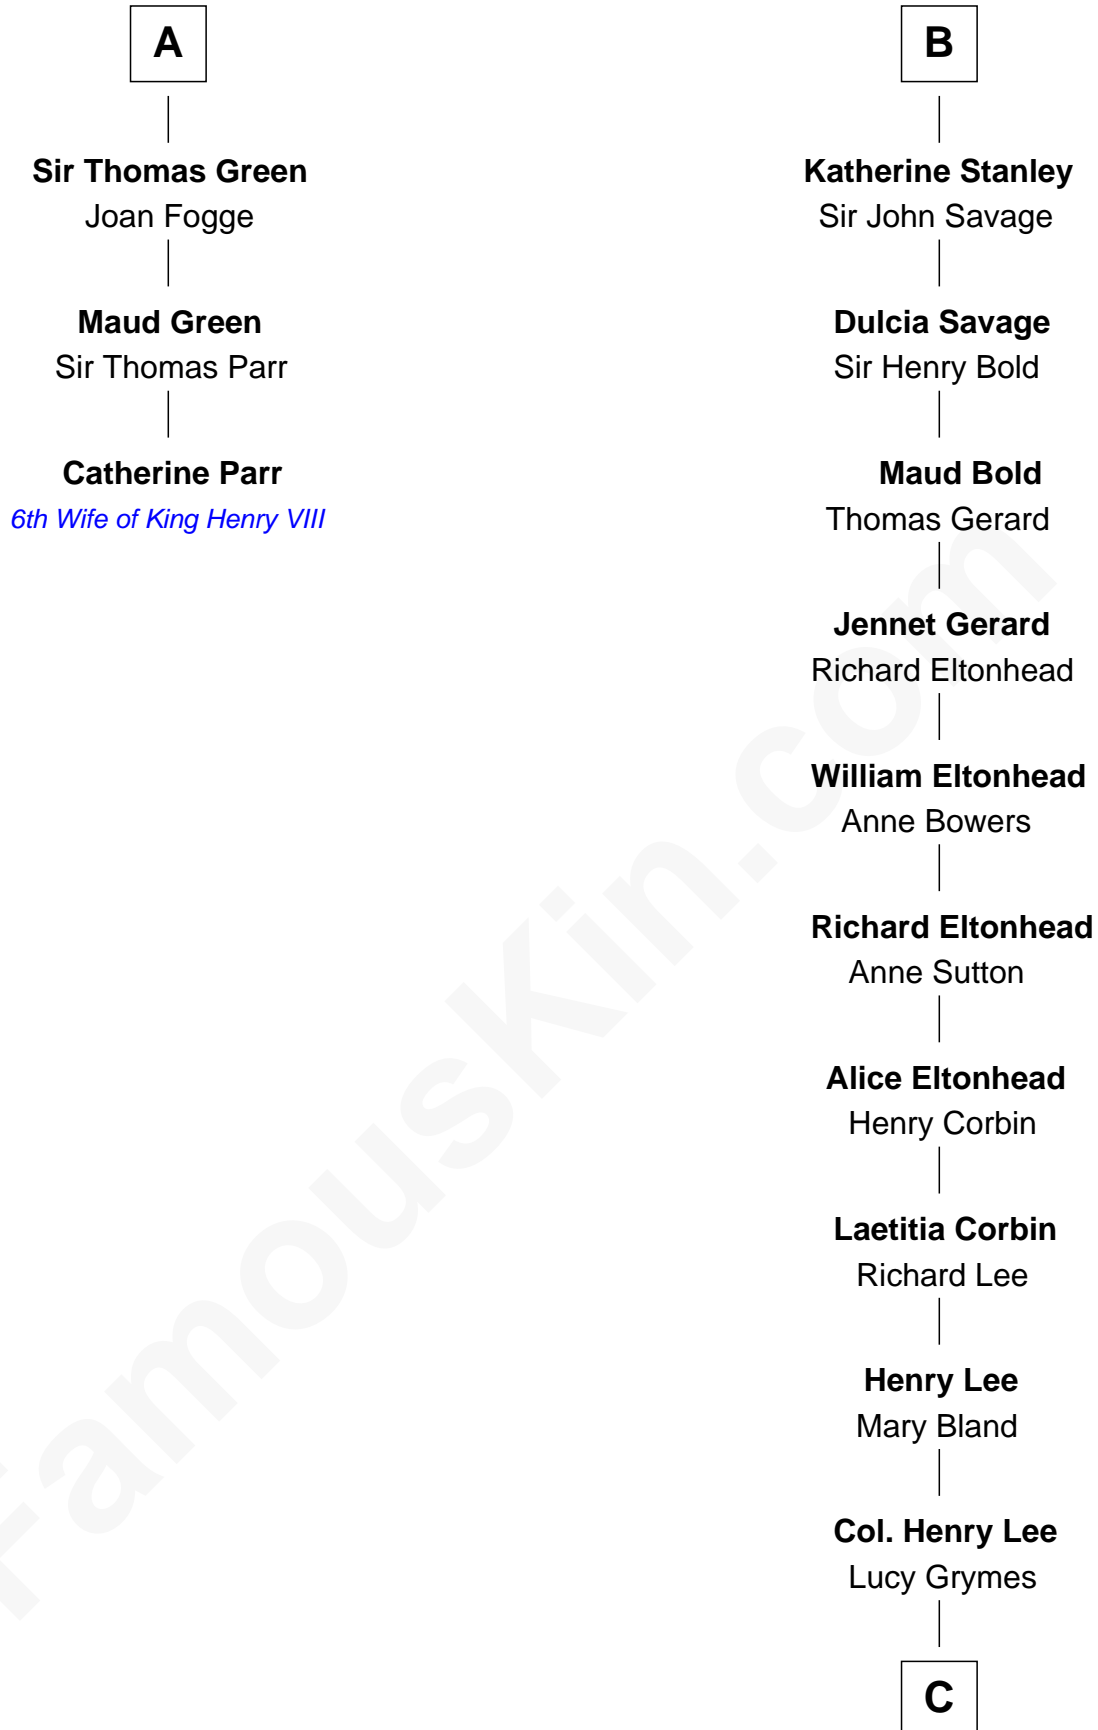

FamousKin.com Relationship Chart of

Catherine Parr

6th Wife of King Henry VIII

9th cousin 10 times removed of

Fitzhugh Lee

40th Governor of Virginia

Sir John FitzGeoffrey

Isabel le Bigod

C

Maj. Gen. Henry Lee

Anne Hill Carter

Sydney Smith Lee

Anna Maria Mason

Fitzhugh Lee

40th Governor of Virginia

FamousKin.com