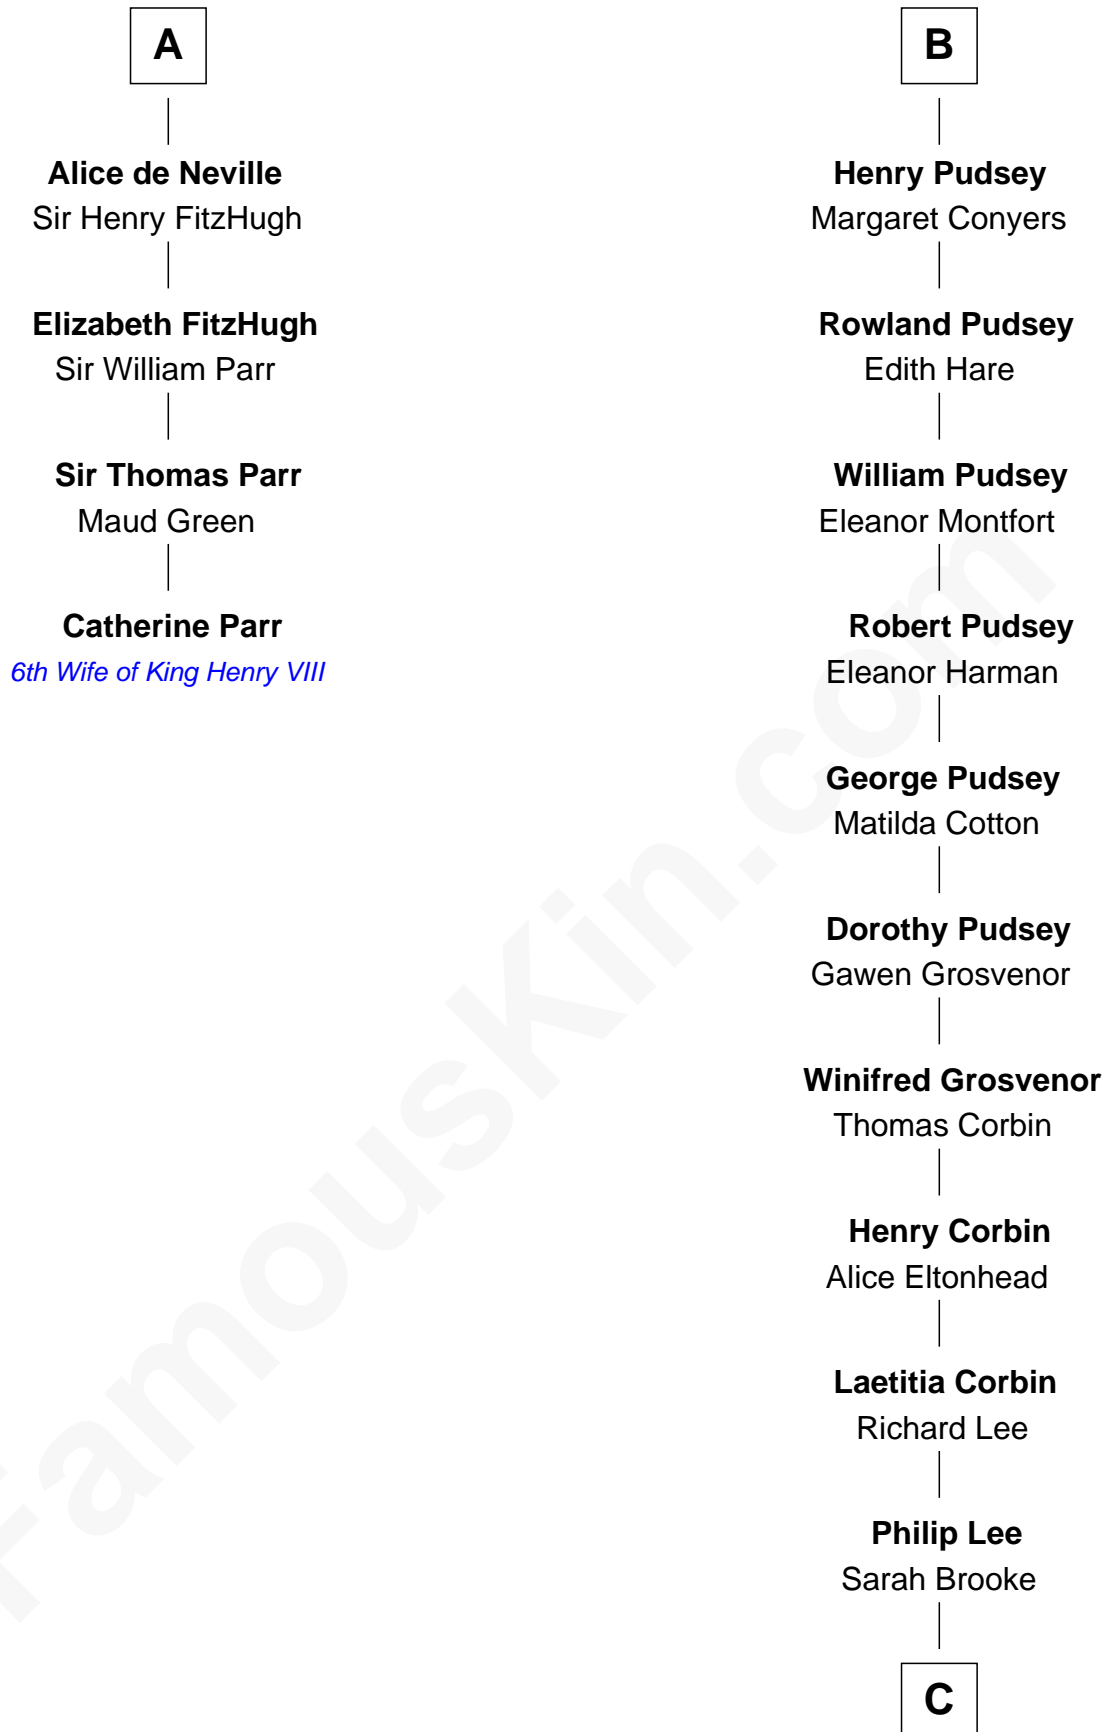

FamousKin.com Relationship Chart of

Catherine Parr

6th Wife of King Henry VIII

10th cousin 8 times removed of

Thomas Sim Lee

2nd and 7th Governor of Maryland

John Fitz Robert

Ada de Baliol

C

Thomas Lee
Christiana Sim

Thomas Sim Lee

2nd and 7th Governor of Maryland

FamousKin.com