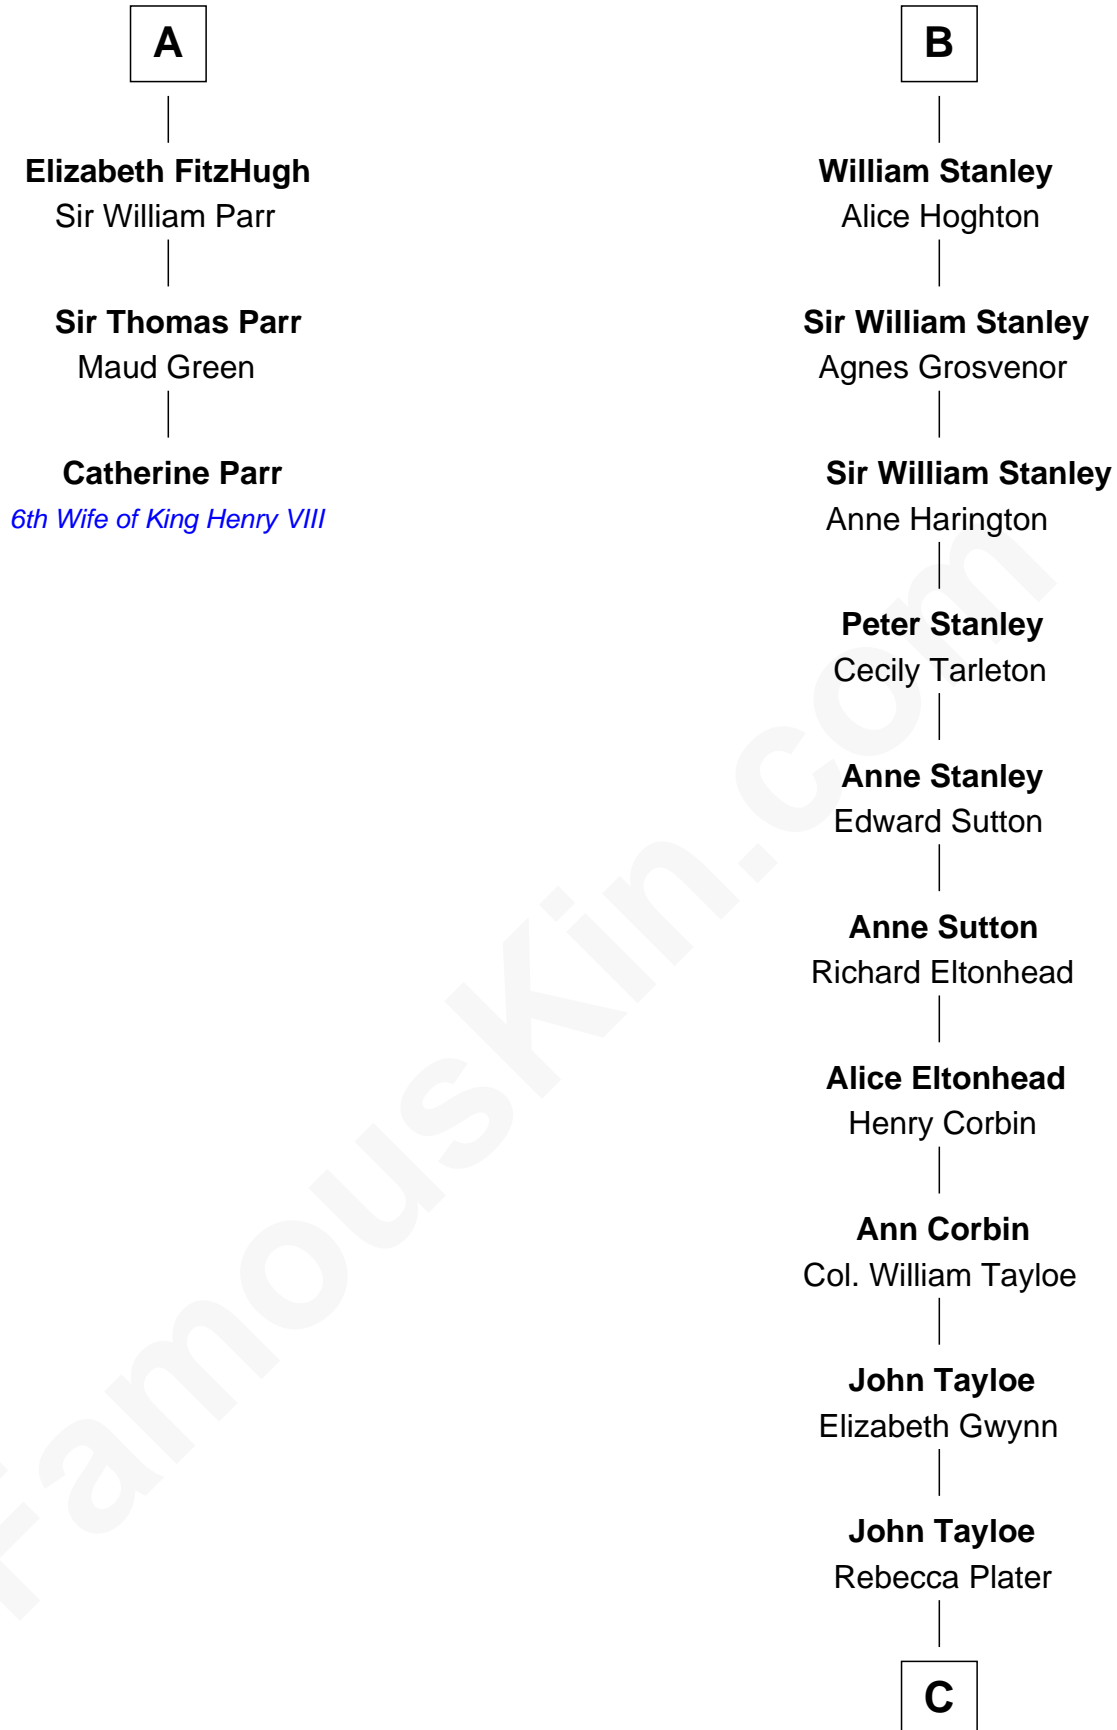

# FamousKin.com Relationship Chart of

**Catherine Parr**

*6th Wife of King Henry VIII*

9th cousin 9 times removed of

**Edward Lloyd V**

*13th Governor of Maryland*

**Alan la Zouche**

Ellen de Quincy

**C**

**Elizabeth Tayloe**  
Col. Edward Lloyd

**Edward Lloyd V**  
*13th Governor of Maryland*

FamousKin.com