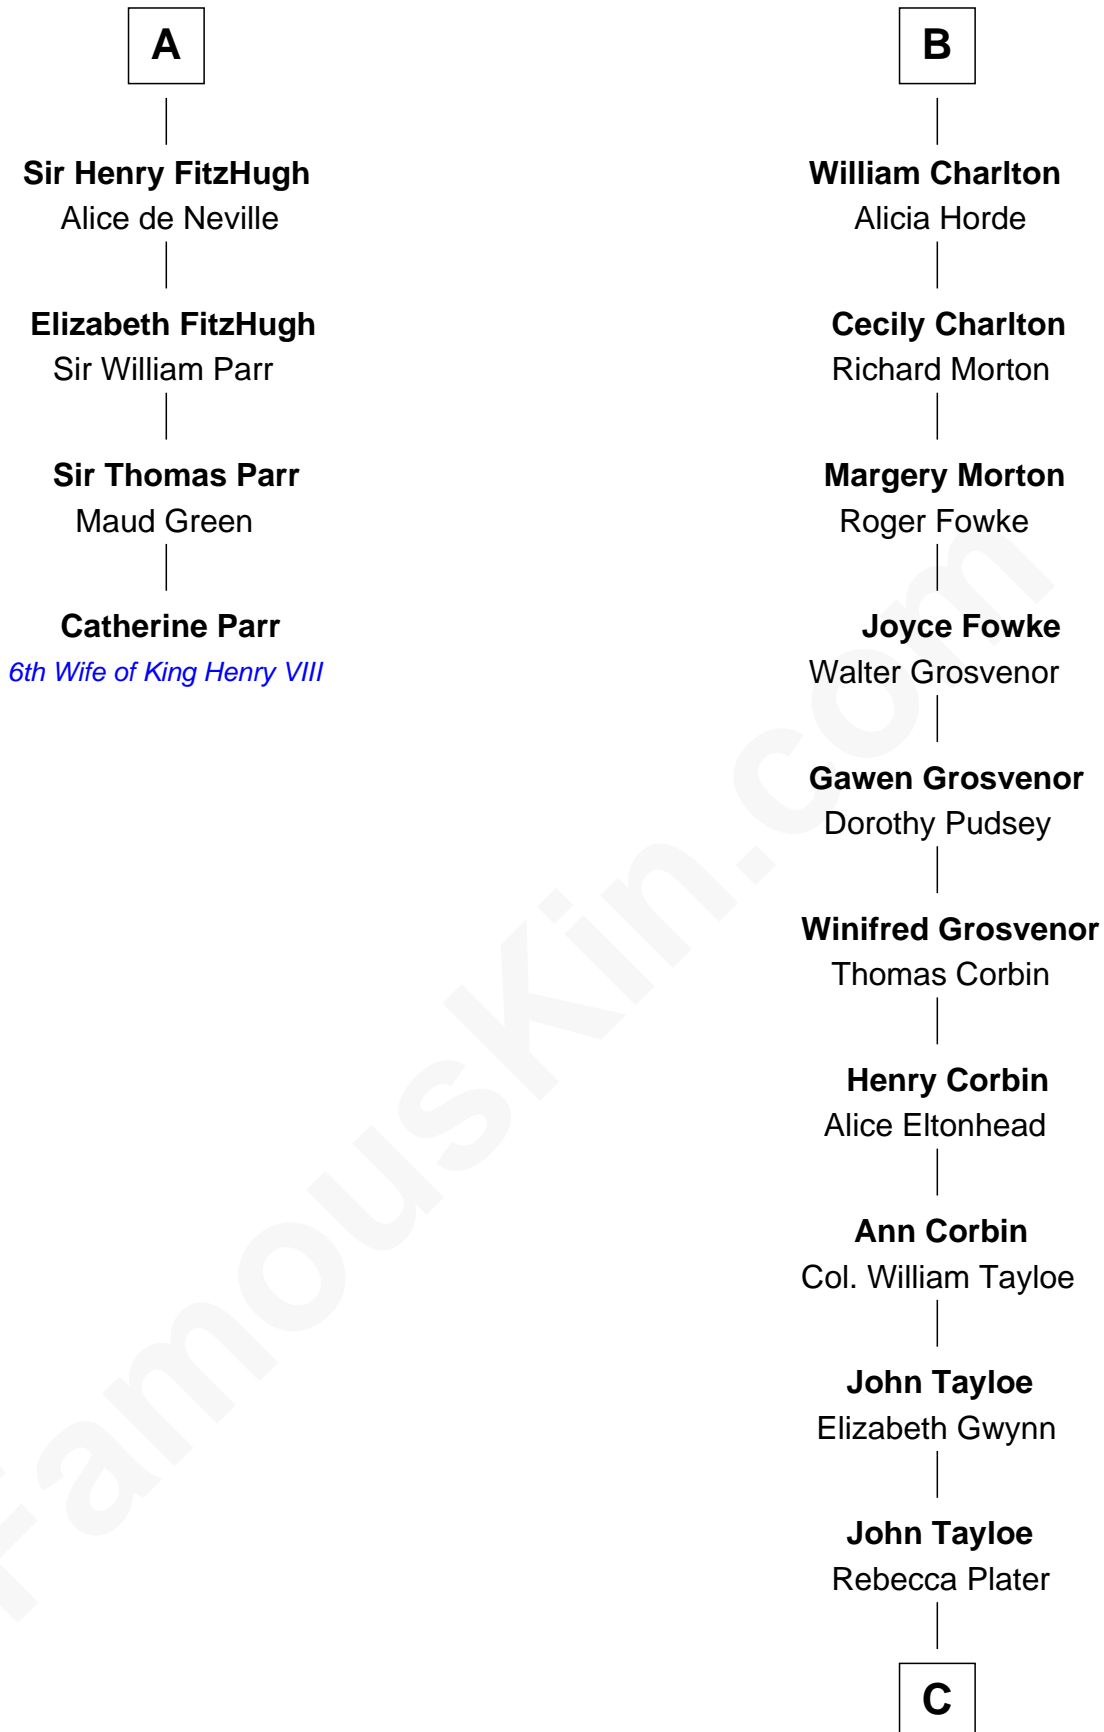

FamousKin.com Relationship Chart of

Catherine Parr

6th Wife of King Henry VIII

10th cousin 8 times removed of

Edward Lloyd V

13th Governor of Maryland

Sir Roger de Somery

Nichole d'Aubenev

C

Elizabeth Tayloe
Col. Edward Lloyd

Edward Lloyd V
13th Governor of Maryland

FamousKin.com